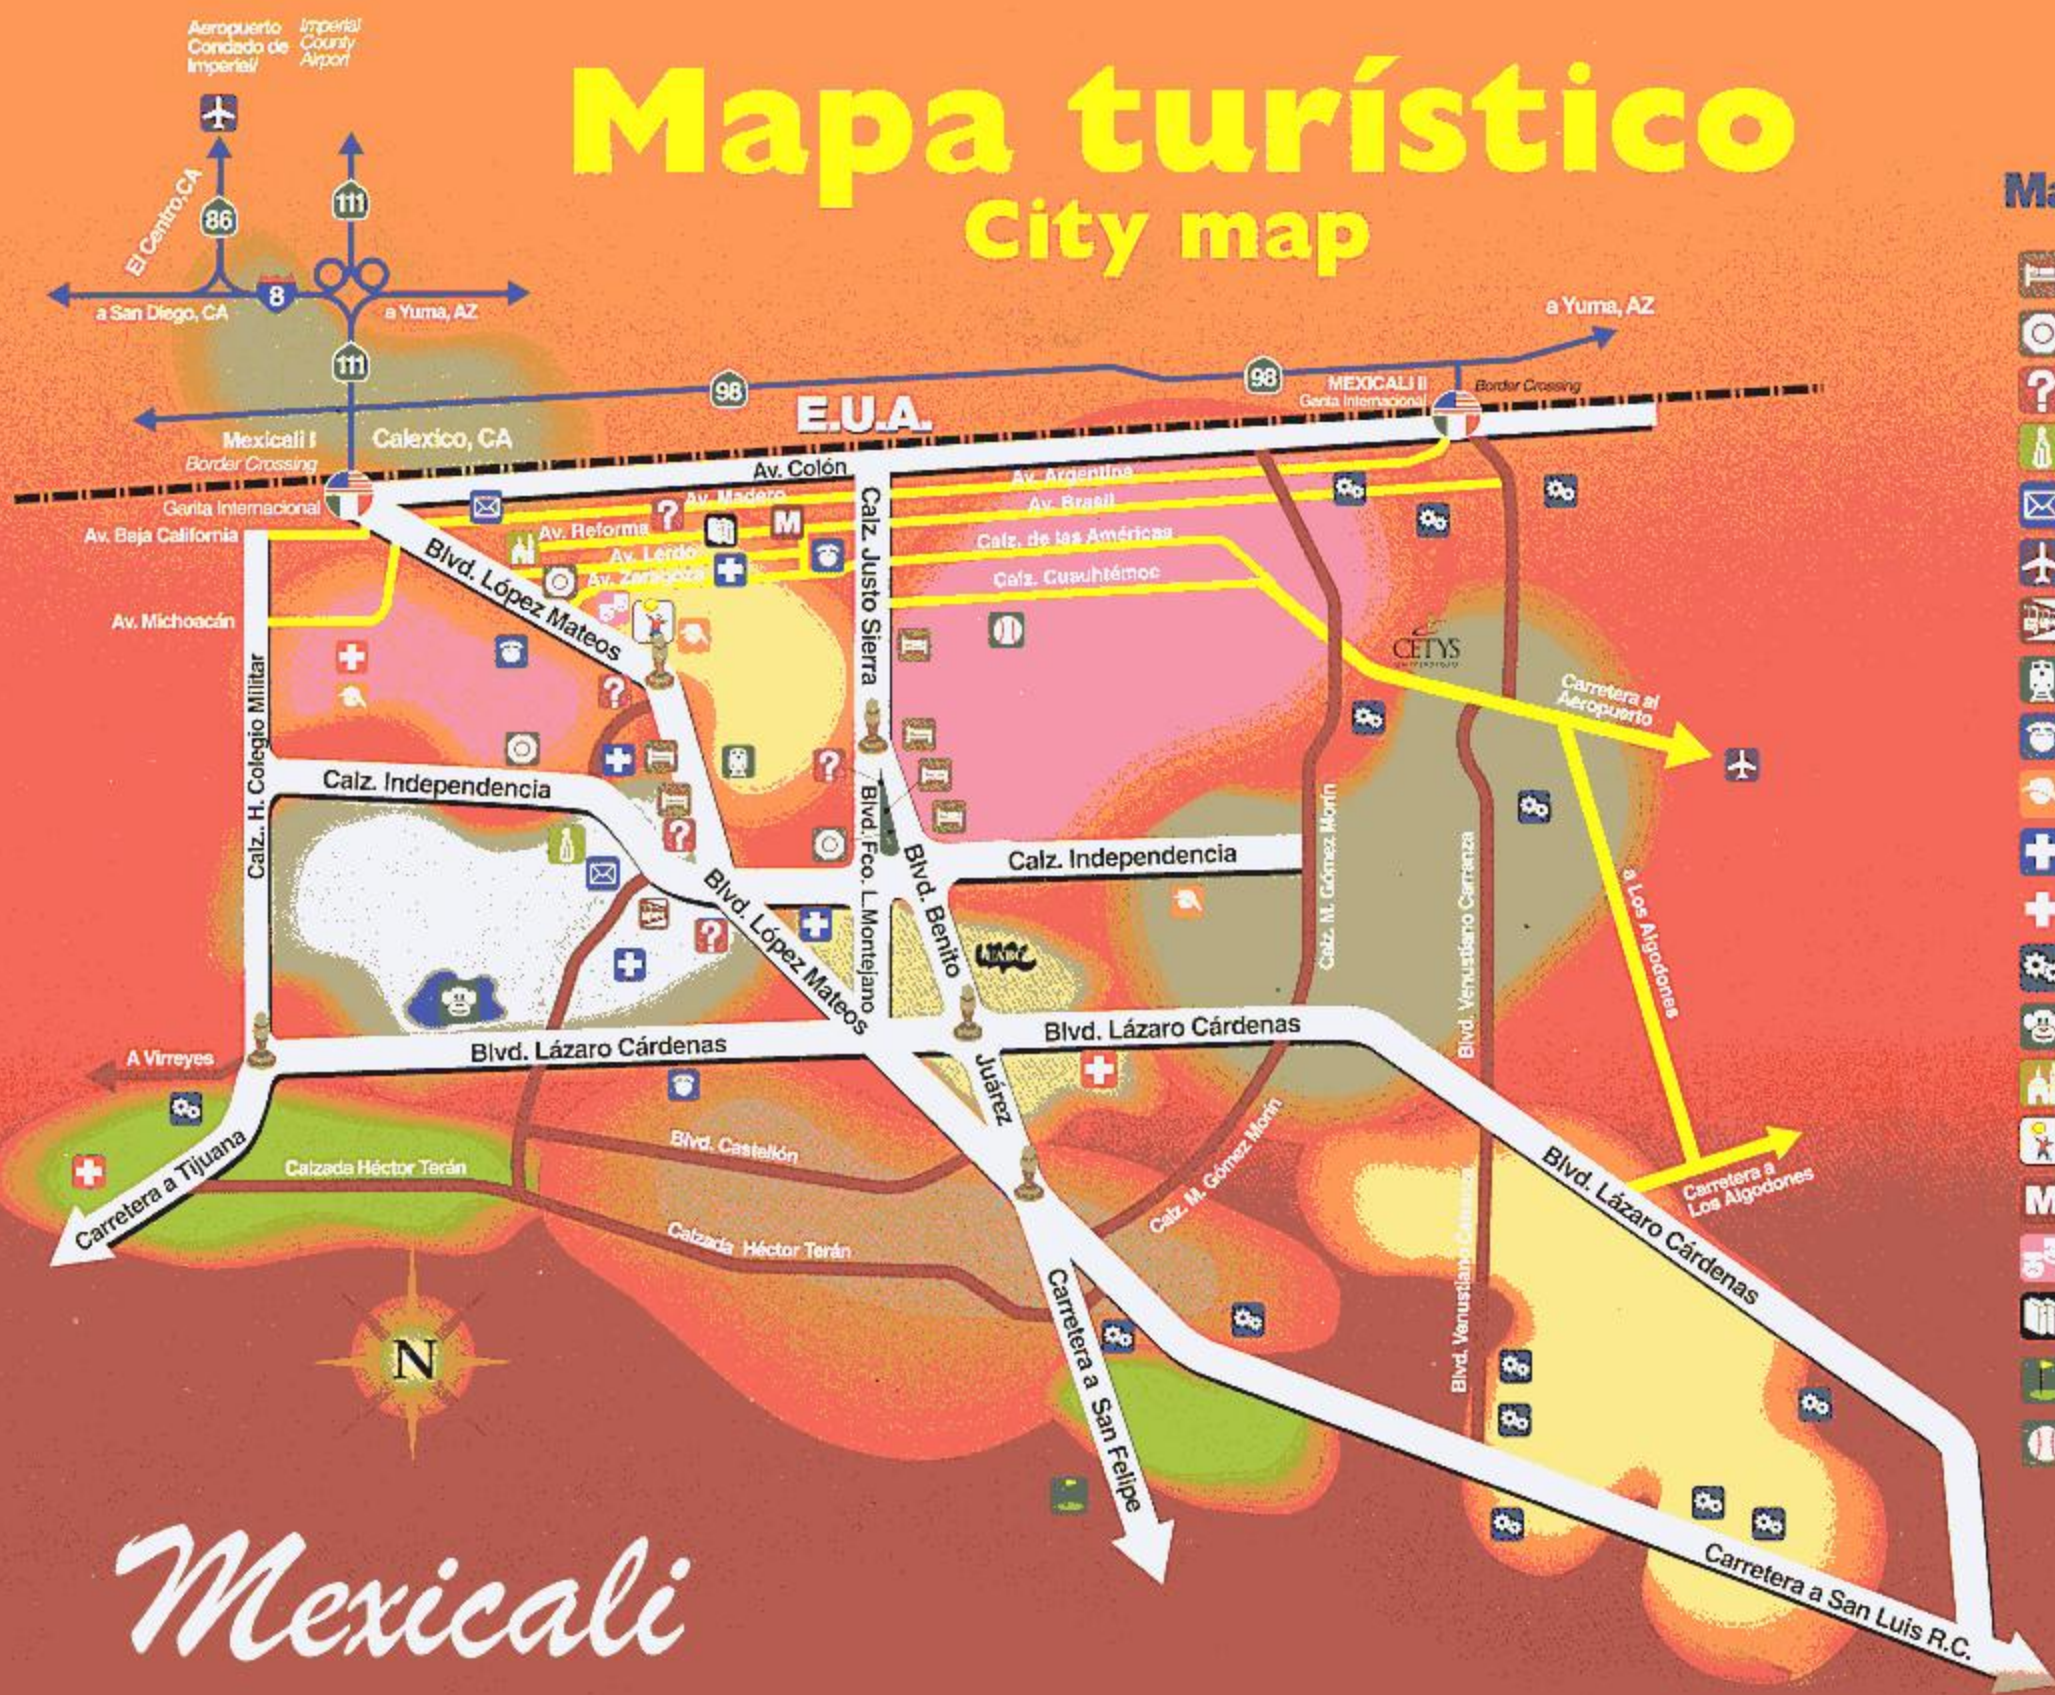

Mapa turístico

City map

Map signing

-  HOTEL
-  SHOPPING CENTER
-  TOURIST INFO
-  STATE GOVERNMENT CENTER
-  MAIL OFFICE
-  AIRPORT
-  BUS
-  RAILROAD CENTRAL
-  POLICE
-  FIRE STATION
-  HOSPITAL
-  RED CROSS
-  INDUSTRIAL PARKS AND SITES
-  CITY FOREST AND ZOO
-  CHURCH
-  SOL DEL NIÑO INTERACTIVE CENTER
-  REGIONAL MUSEUM
-  THEATER
-  LIBRARY
-  GOLF COURSE
-  BASEBALL STADIUM

Mexicali