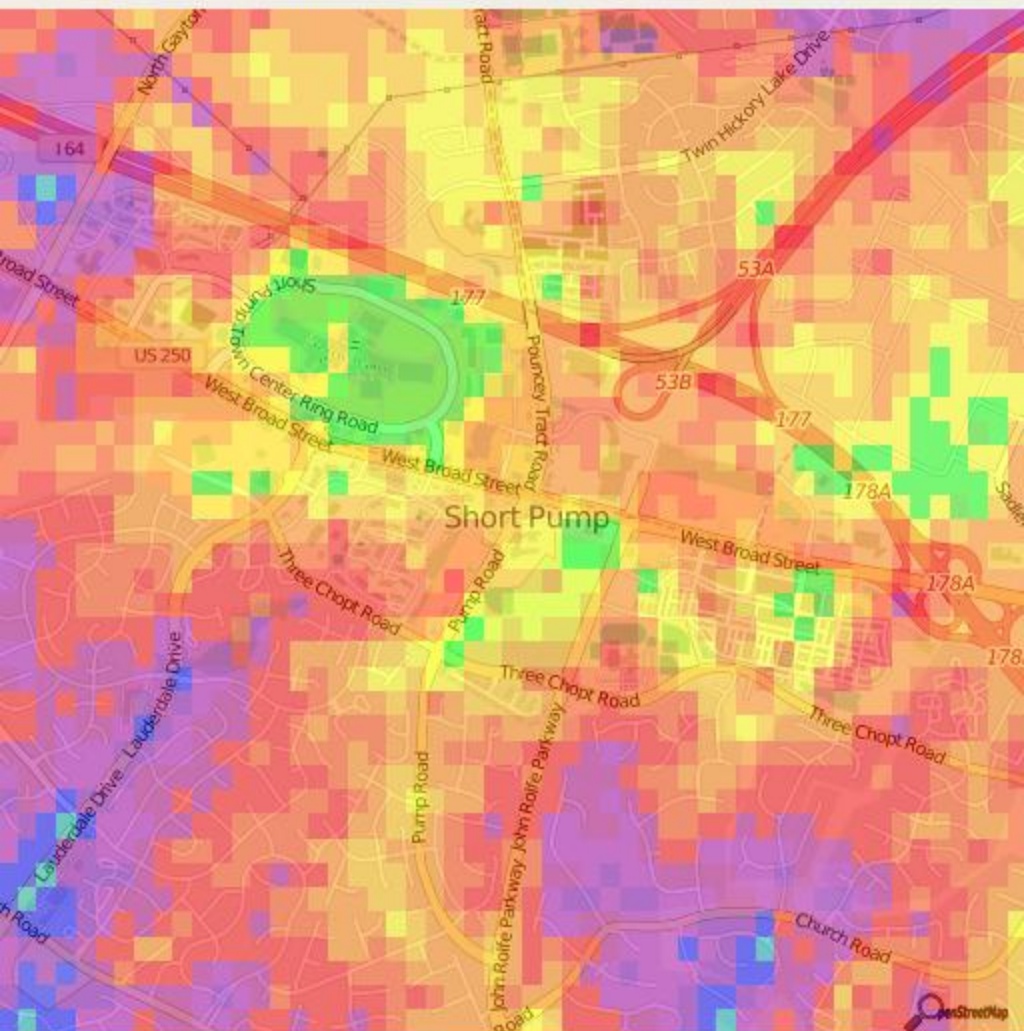

# Short Pump Elevation: 61 meter Map by www.FloodMap.net (beta)

meter 61 64 68 71 75 78 82 85 89 92 96 99 103  
Short Pump Elevation Map developed by www.FloodMap.net  
Base map © OpenStreetMap contributors