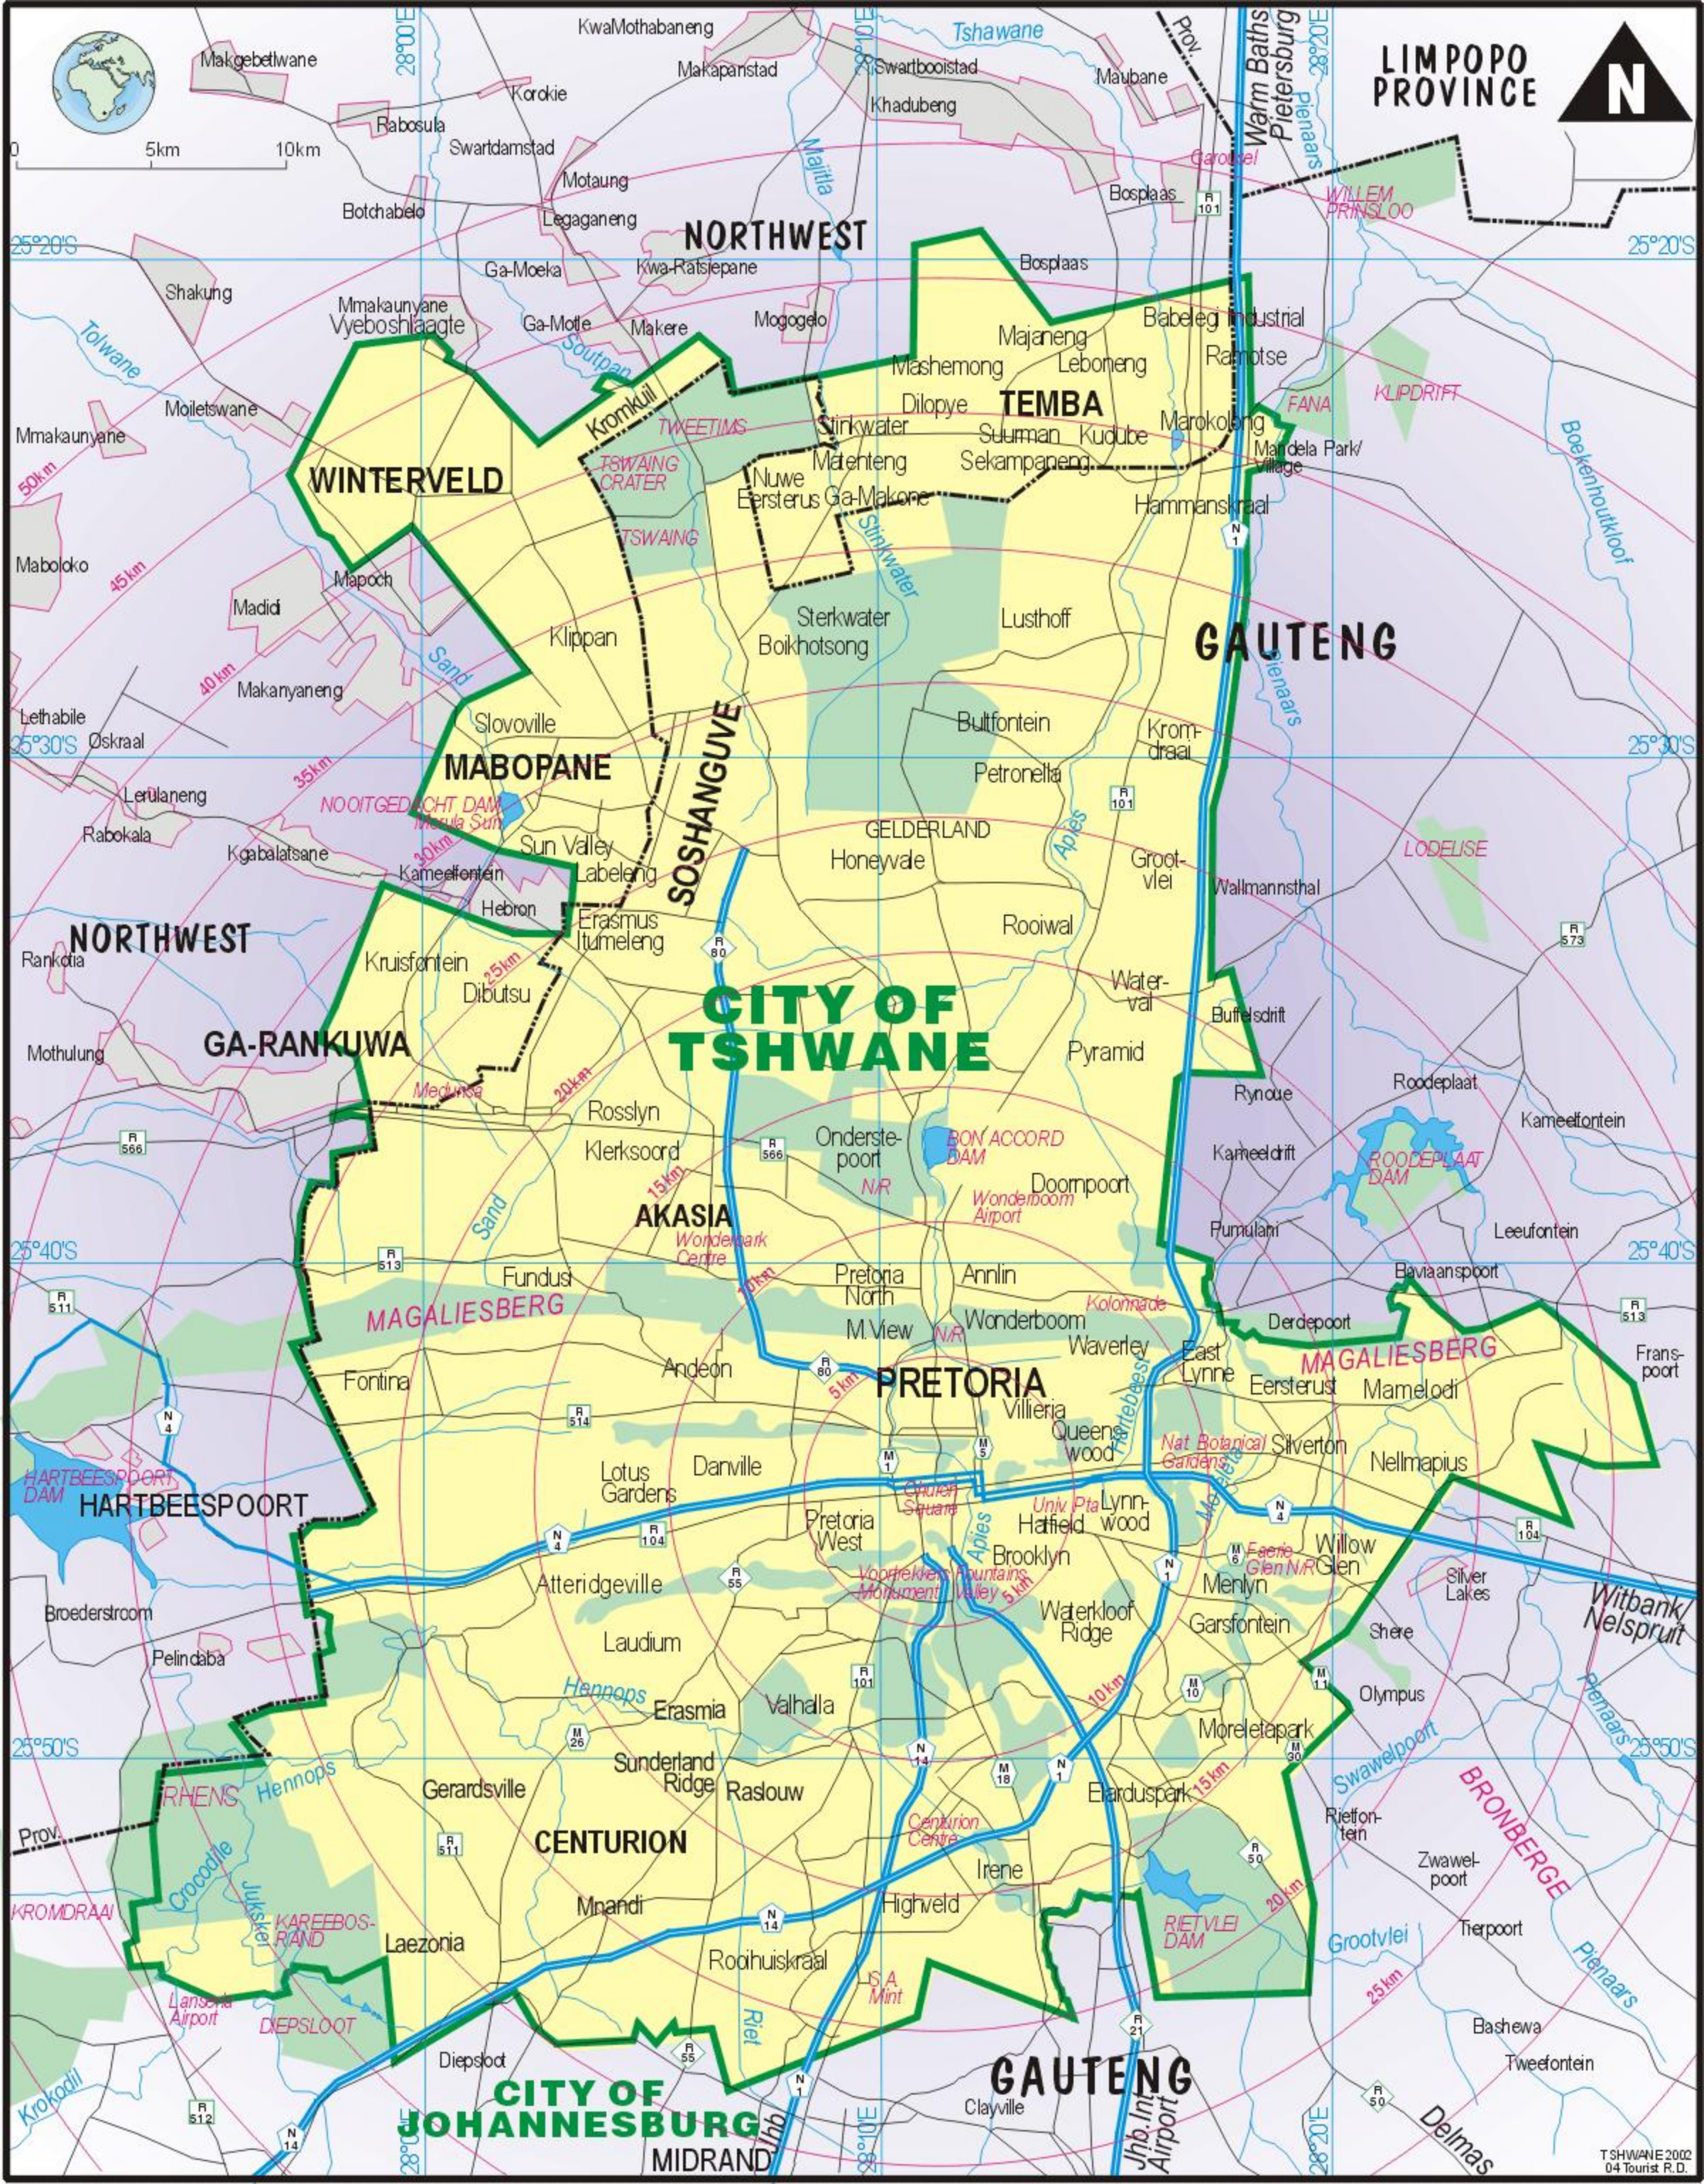

LIMPOPO PROVINCE

0 5km 10km

NORTHWEST

TEMBA

GAUTENG

CITY OF TSHWANE

NORTHWEST

GA-RANKUWA

AKASIA

PRETORIA

MAGALIESBERG

HARTBEESSPOORT

CENTURION

CITY OF JOHANNESBURG

GAUTENG