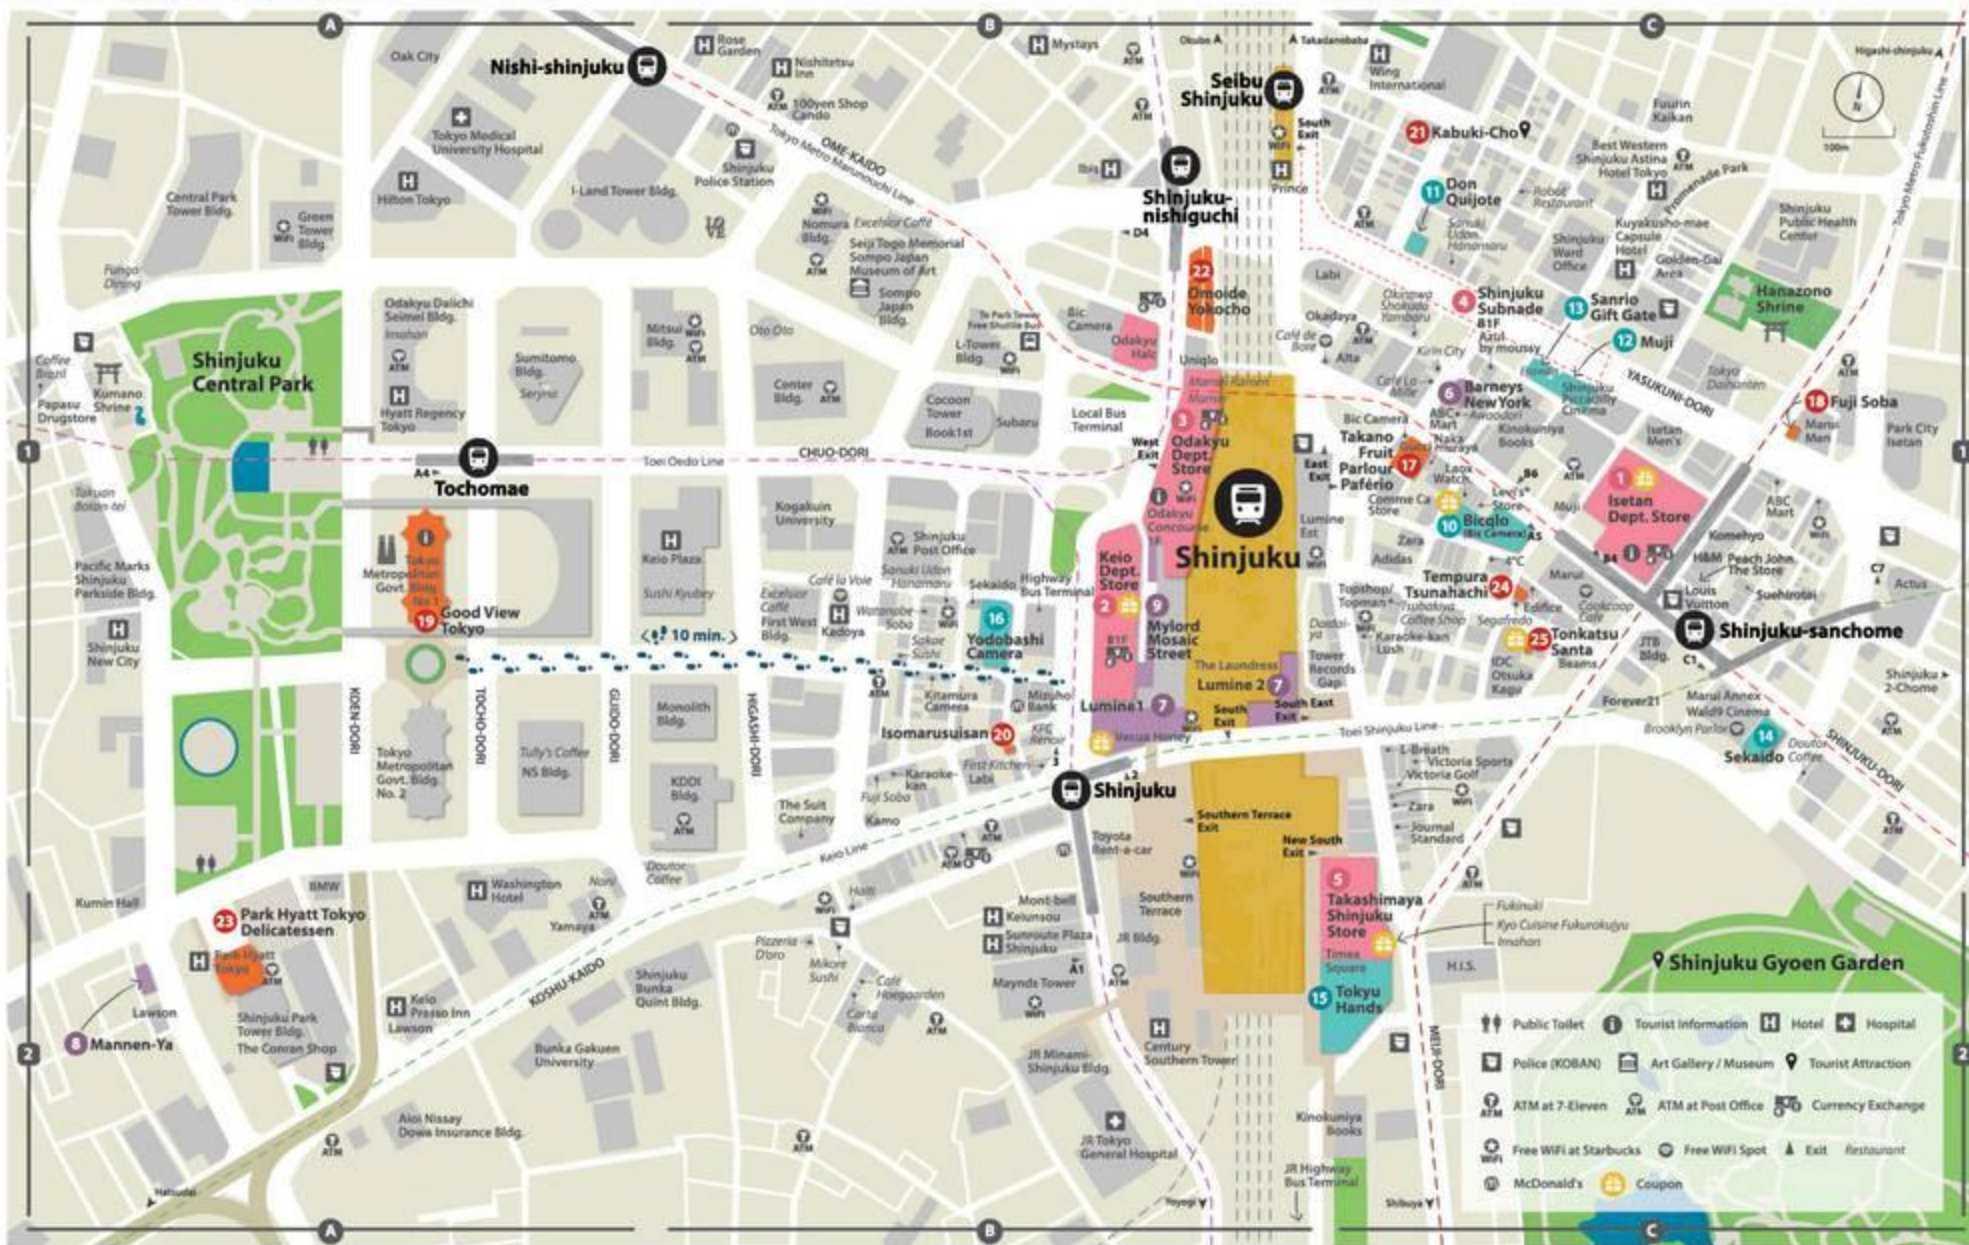

Area Map Shinjuku

SUNROUTE HOTEL CHAIN

SUNROUTE Tokyo area map

The Sunroute Hotel chain is expanding, now with 77 locations in and outside Japan. Each property is centrally located and reasonably priced. We guarantee a pleasant stay.

www.sunroute.jp

BIC CAMERA
ビカム

2 973899 091115

You can enjoy shopping at BIC CAMERA.

Japan. Tax-free Shop

Cameras, Watches, Ricecookers, Beauty-related goods, PC, Glasses, Game Toys, Suitcase, Stainless Bottle, BICOLO, West store, Drugs, Liquors

6% OFF

TAX FREE 8% OFF + SPECIAL COUPON (Some exclusion product existence from a sticker price)

Access Map