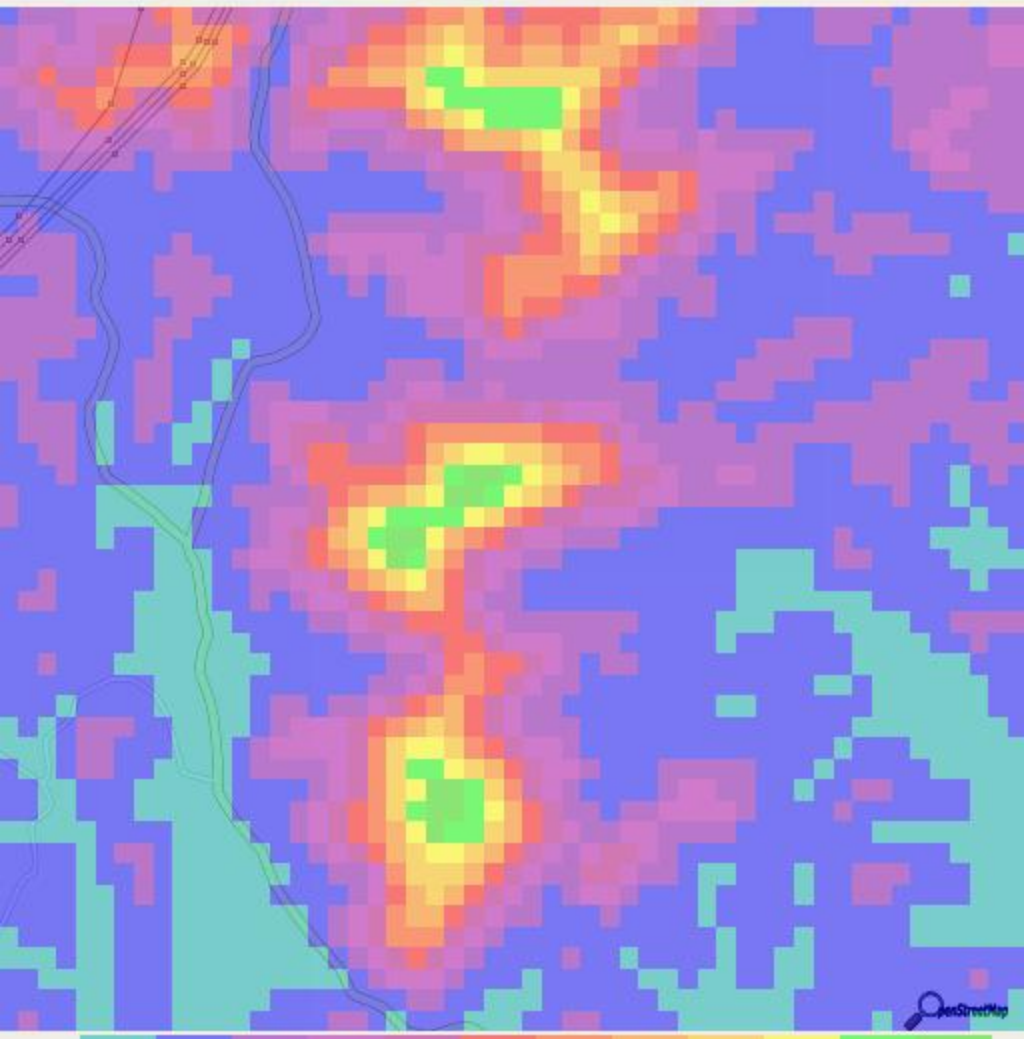

Sao Manuel Elevation: 152 meter Map by www.FloodMap.net (beta)

Sao Manuel Elevation Map developed by www.FloodMap.net

Base map © OpenStreetMap contributors