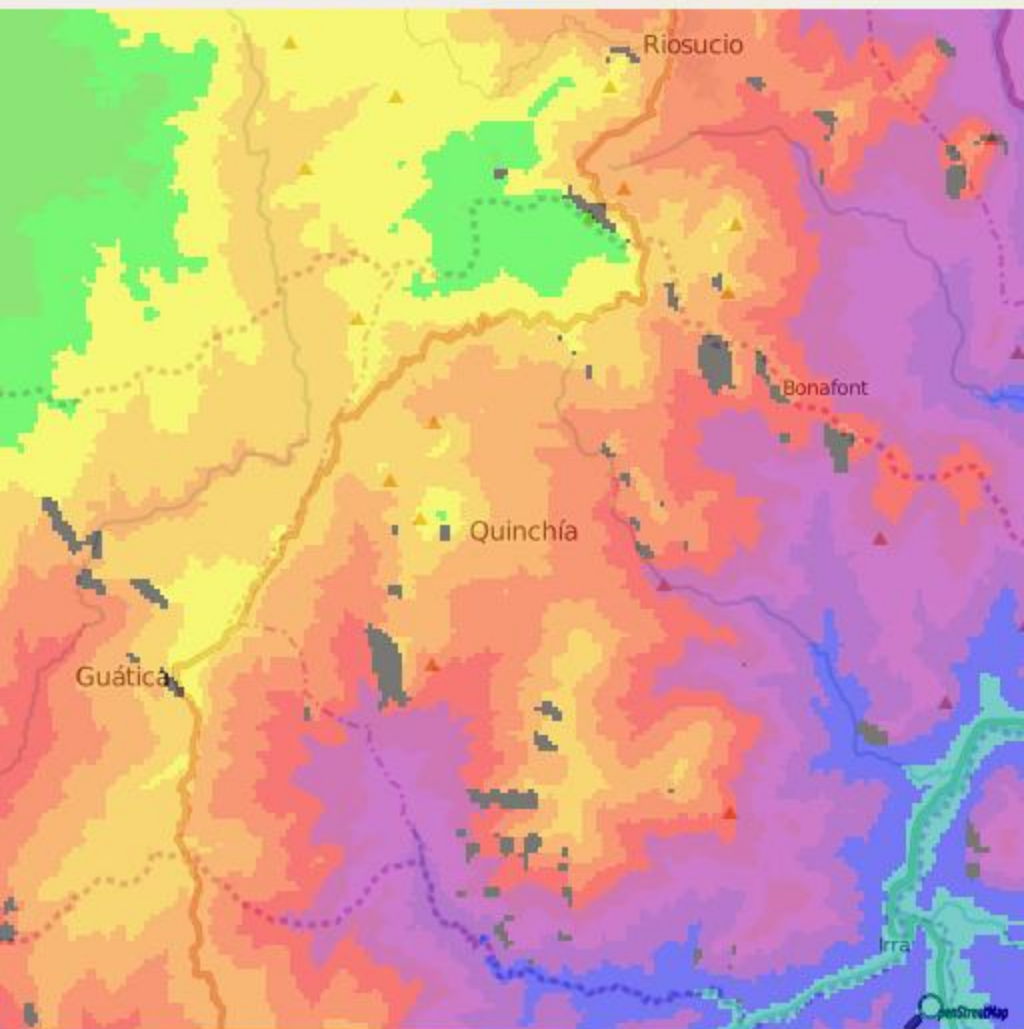

Quinchia Elevation: 2030 meter Map by www.FloodMap.net (beta)

meter 723 886 1049 1213 1376 1539 1703 1866 2029 2193 2356 2519 2683
Quinchia Elevation Map developed by www.FloodMap.net Base map © OpenStreetMap contributors