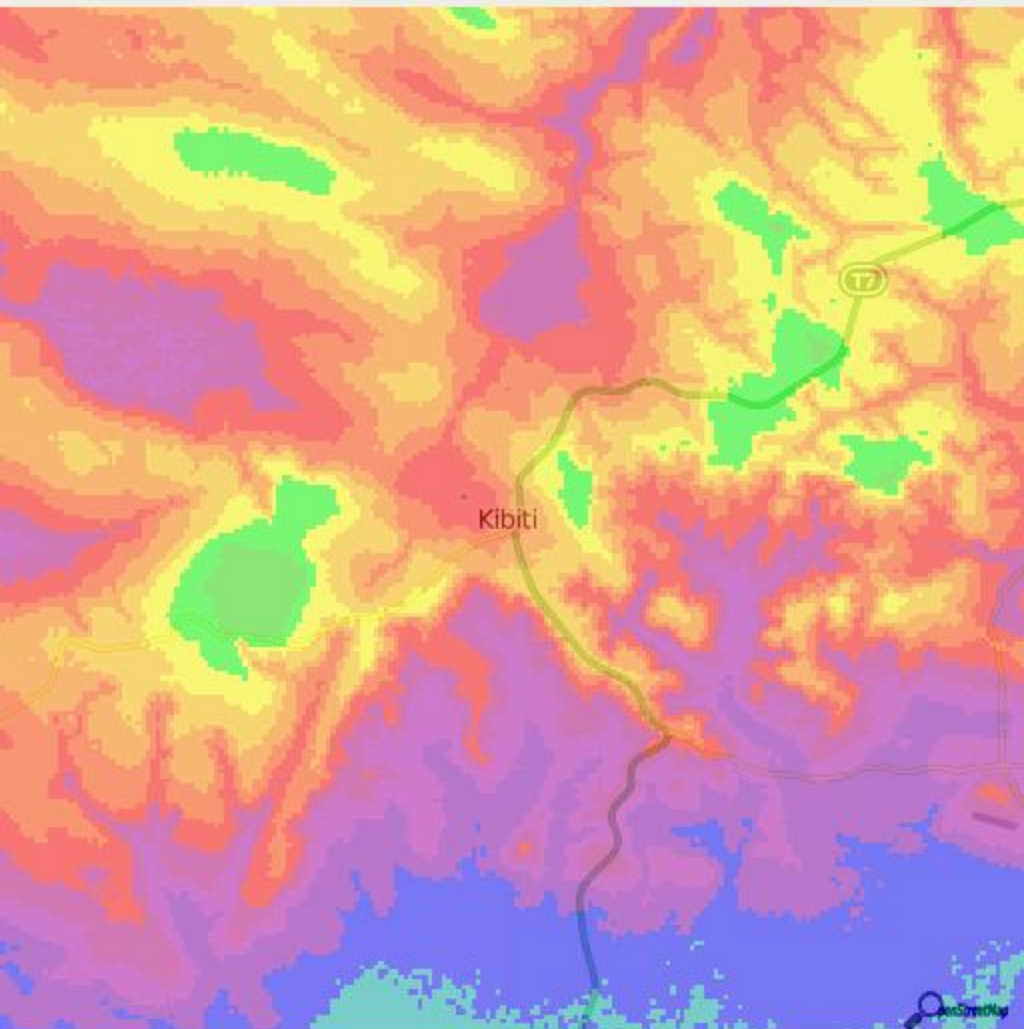

Kibiti Elevation: 153 meter Map by www.FloodMap.net (beta)

Kibiti

17

meter 55 74 93 112 132 151 170 189 209 228 247 266 286  
Kibiti Elevation Map developed by www.FloodMap.net Base map © OpenStreetMap contributors