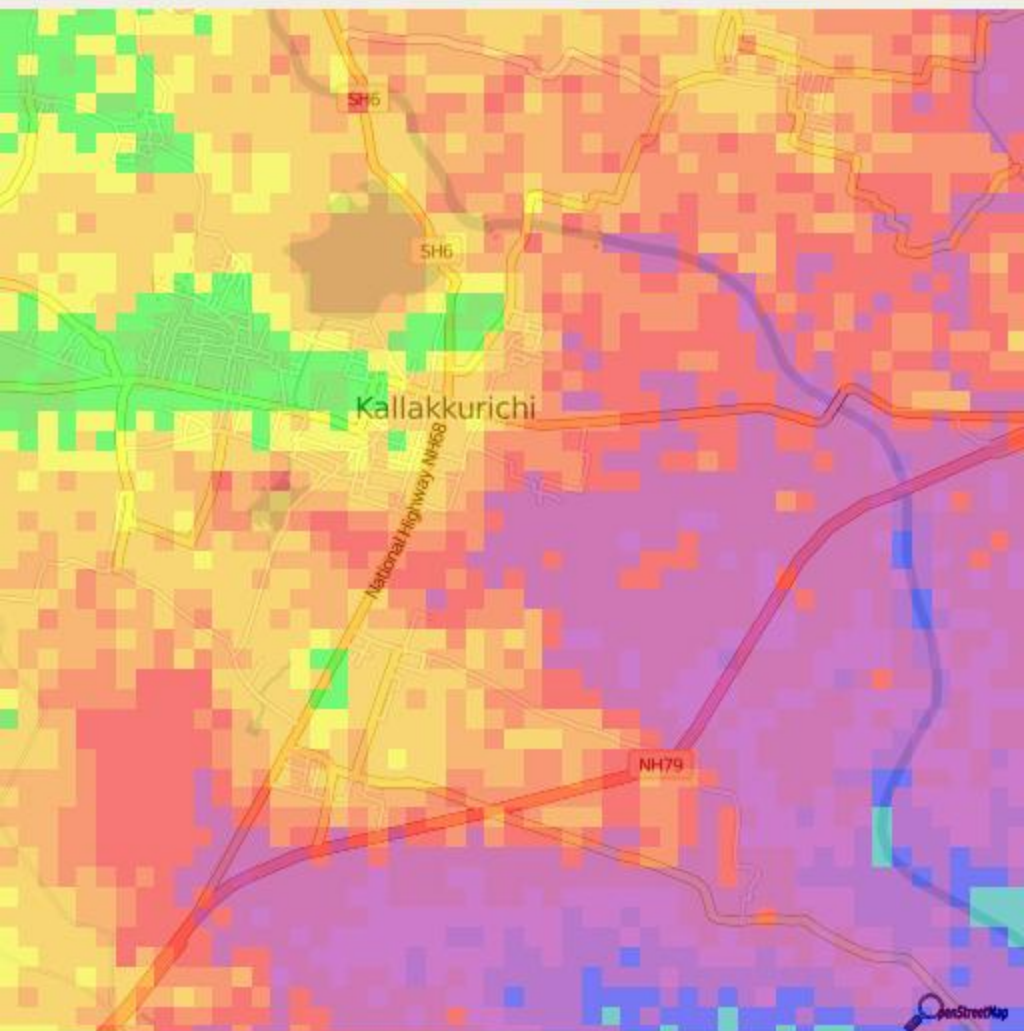

Kallakkurichchi Elevation: 112 meter Map by www.FloodMap.net (beta)

meter 109 111 113 115 118 120 122 124 127 129 131 133 136
Kallakkurichchi Elevation Map developed by www.FloodMap.net

Base map © OpenStreetMap contributors