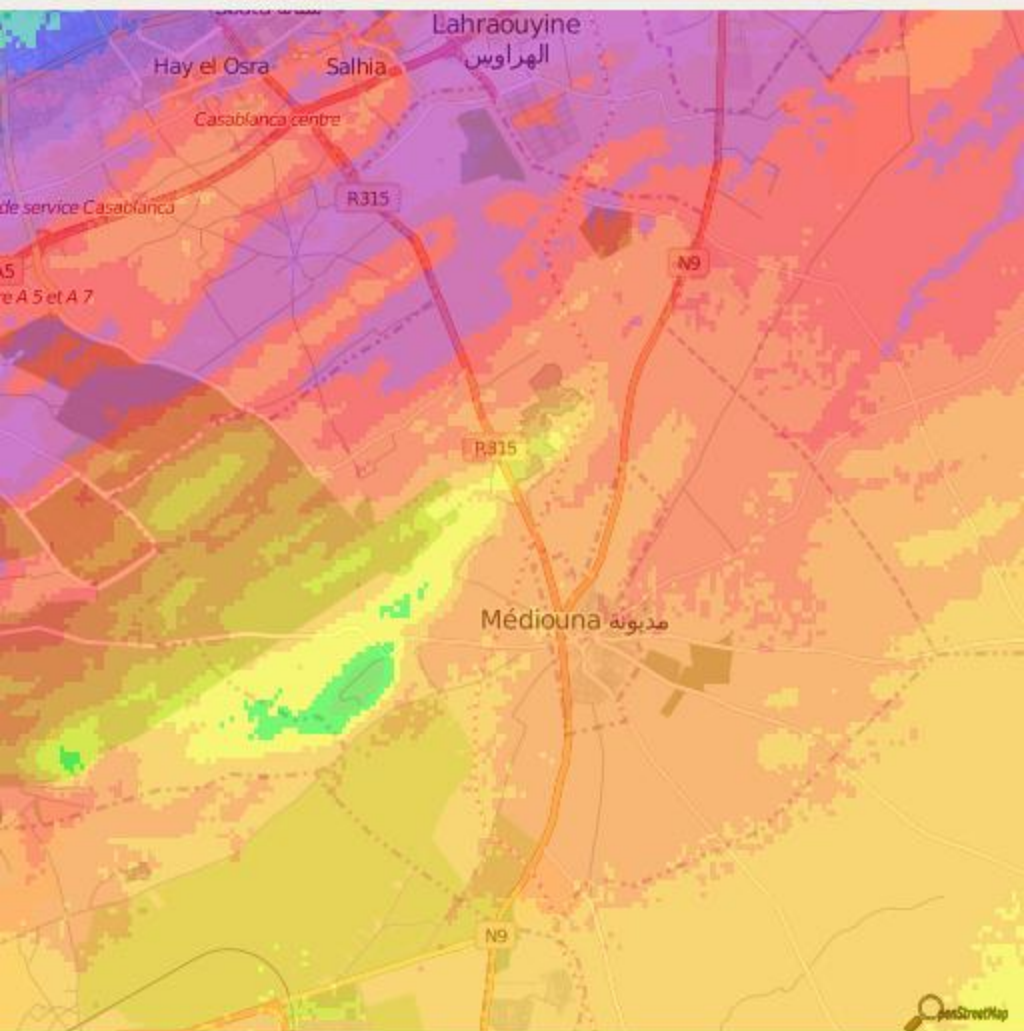

Mediouna Elevation: 157 meter Map by www.FloodMap.net (beta)

meter 76 90 104 118 132 146 160 174 188 202 216 230 244
Mediouna Elevation Map developed by www.FloodMap.net Base map © OpenStreetMap contributors