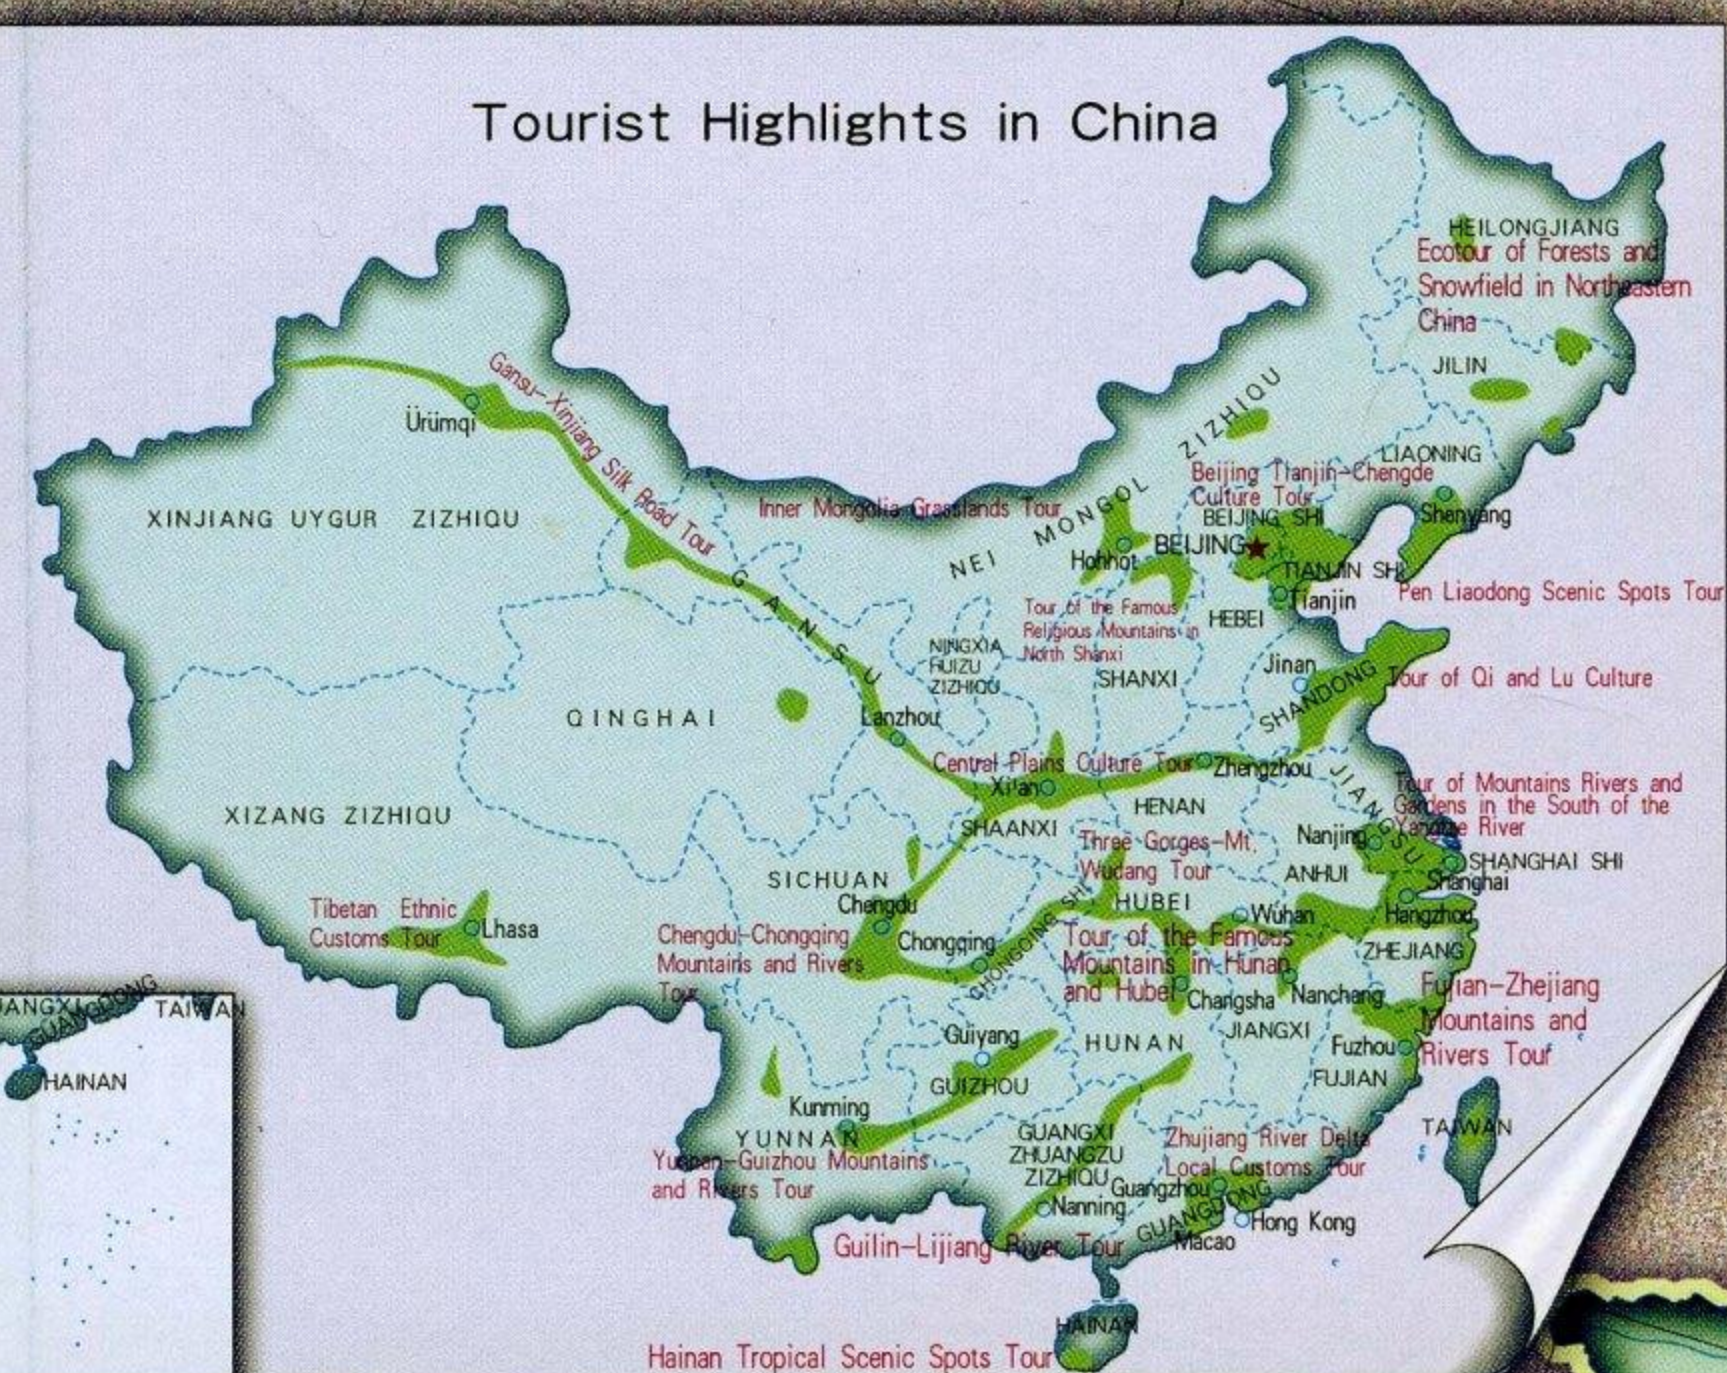

TOURIST MAP OF CHINA

1 : 8 000 000

0 80km

Top places of interest

Introduction Vast territory, complicate terrain and ancient civilization combine to give China its unique charm, making it one of the world's most attractive countries. This map, aided with pictures and explanations, tries to offer you a general view of this wonderful land.

Explanation of Symbols

- ★ Capital
- Capital of Province
- Main Tourist City
- Other City
- ▲ Ruins
- Railway
- High-Level Highway
- Highway
- Silk Road
- Great Wall
- ▲ Place for Climbing
- ★ Seaside Resort
- Volcano
- ⊗ Cultural and Natural Heritage of the World
- ▲ Mountain Scenic Area
- ★ Senic Garden
- ★ Nature Reserve
- Places of Interest
- Other Scenic Spots