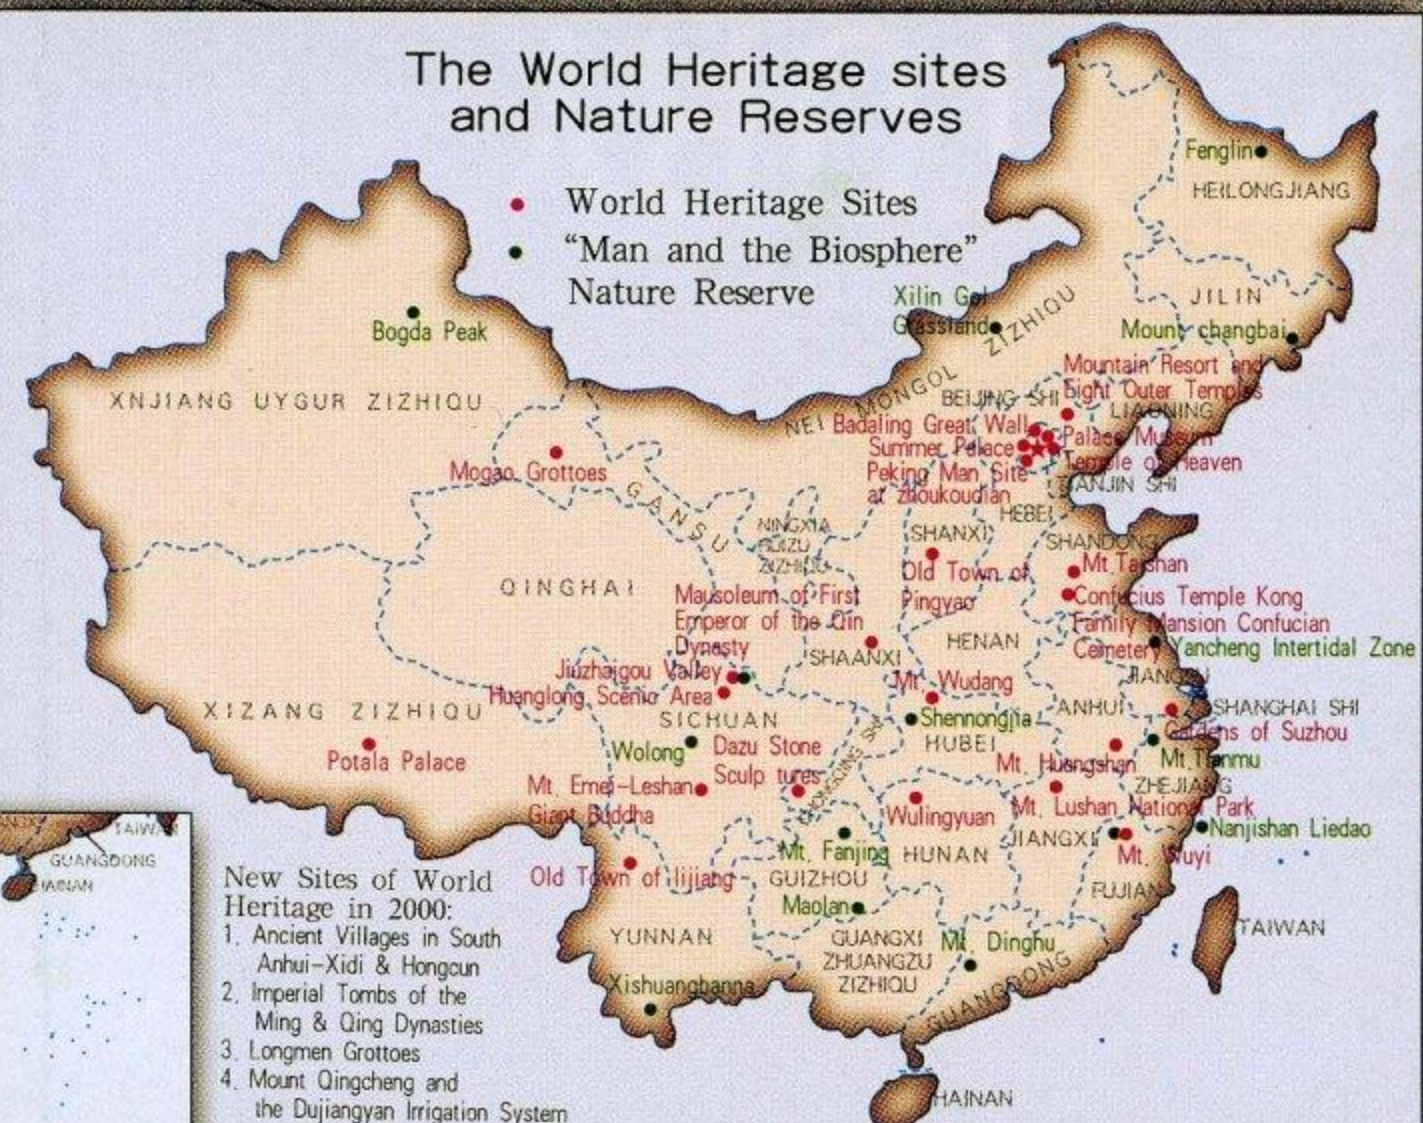

TOURIST MAP OF CHINA

1 : 8 000 000

0 80km

Top places of interest

Introduction Vast territory, complicate terrain and ancient civilization combine to give China its unique charm, making it one of the world's most attractive countries. This map, aided with pictures and explanations, tries to offer you a general view of this wonderful land.

Explanation of Symbols

- ★ Capital
- Capital of Province
- Main Tourist City
- Other City
- ▲ Ruins
- Railway
- High-Level Highway
- Highway
- Silk Road
- Great Wall
- ▲ Place for Climbing
- ★ Seaside Resort
- Volcano
- ⊗ Cultural and Natural Heritage of the World
- ▲ Mountain Scenic Area
- ★ Senic Garden
- ★ Nature Reserve
- Places of Interest
- Other Scenic Spots