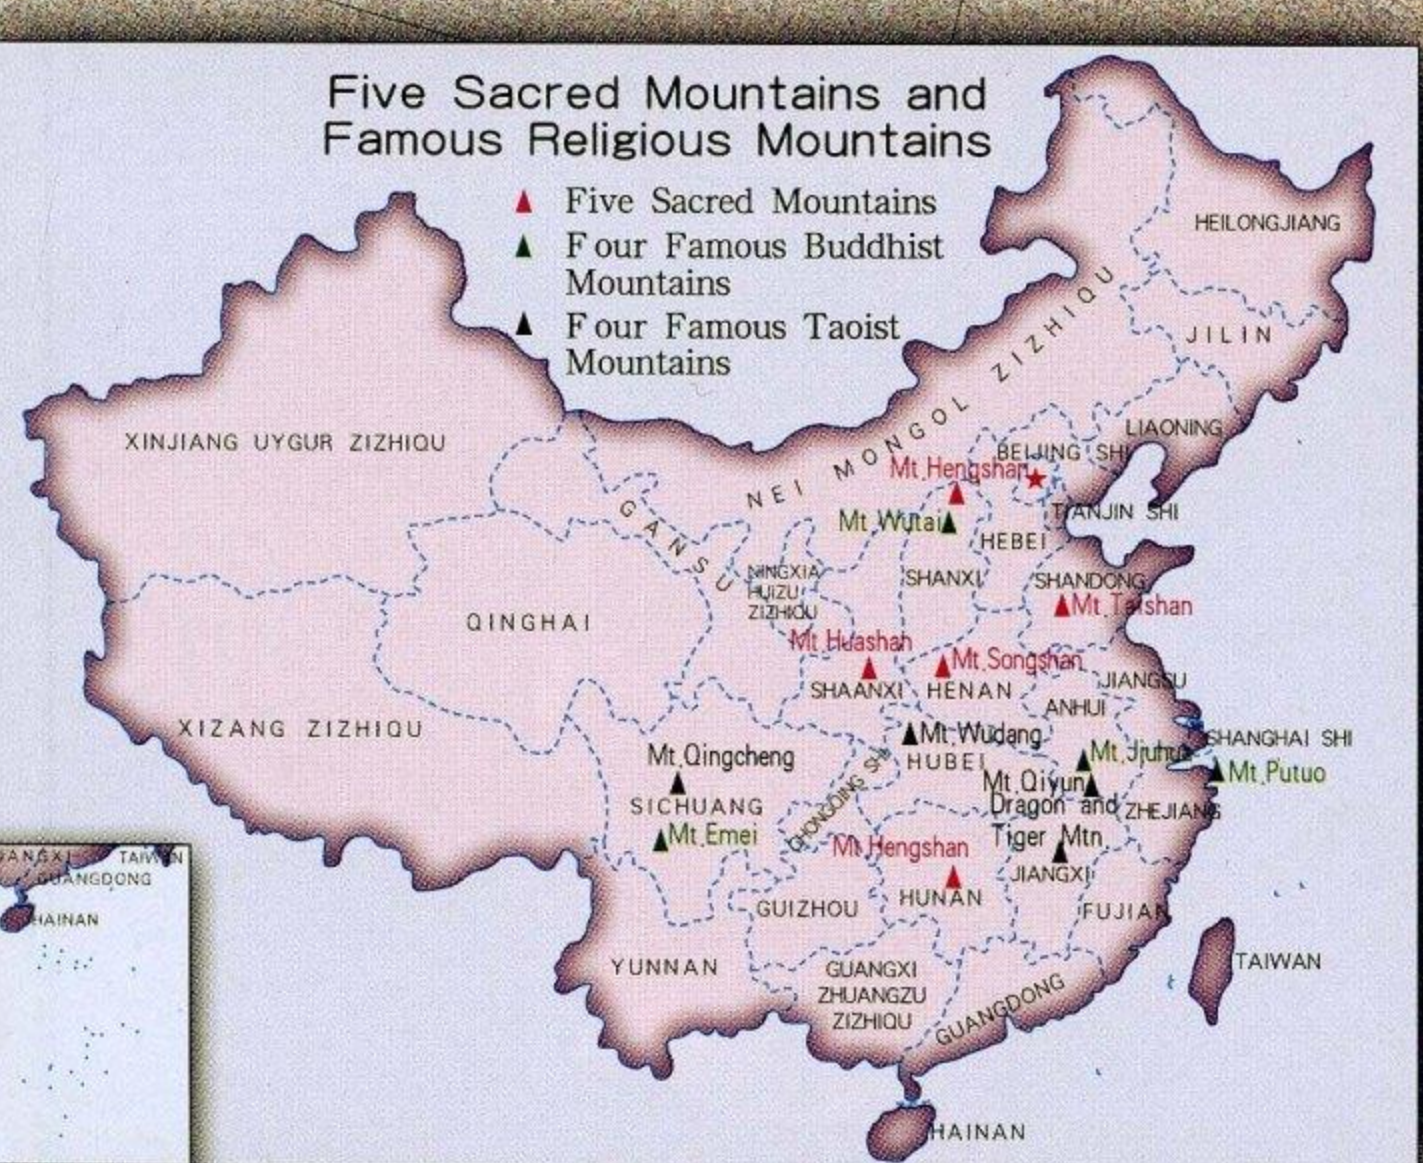

TOURIST MAP OF CHINA

1 : 8 000 000

0 80km

Top places of interest

Introduction Vast territory, complicate terrain and ancient civilization combine to give China its unique charm, making it one of the world's most attractive countries. This map, aided with pictures and explanations, tries to offer you a general view of this wonderful land.

Explanation of Symbols

- ★ Capital
- Capital of Province
- Main Tourist City
- Other City
- ▲ Ruins
- Railway
- High-Level Highway
- Highway
- Silk Road
- Great Wall
- ▲ Place for Climbing
- ★ Seaside Resort
- Volcano
- ⊗ Cultural and Natural Heritage of the World
- ▲ Mountain Scenic Area
- ★ Senic Garden
- ★ Nature Reserve
- Places of Interest
- Other Scenic Spots