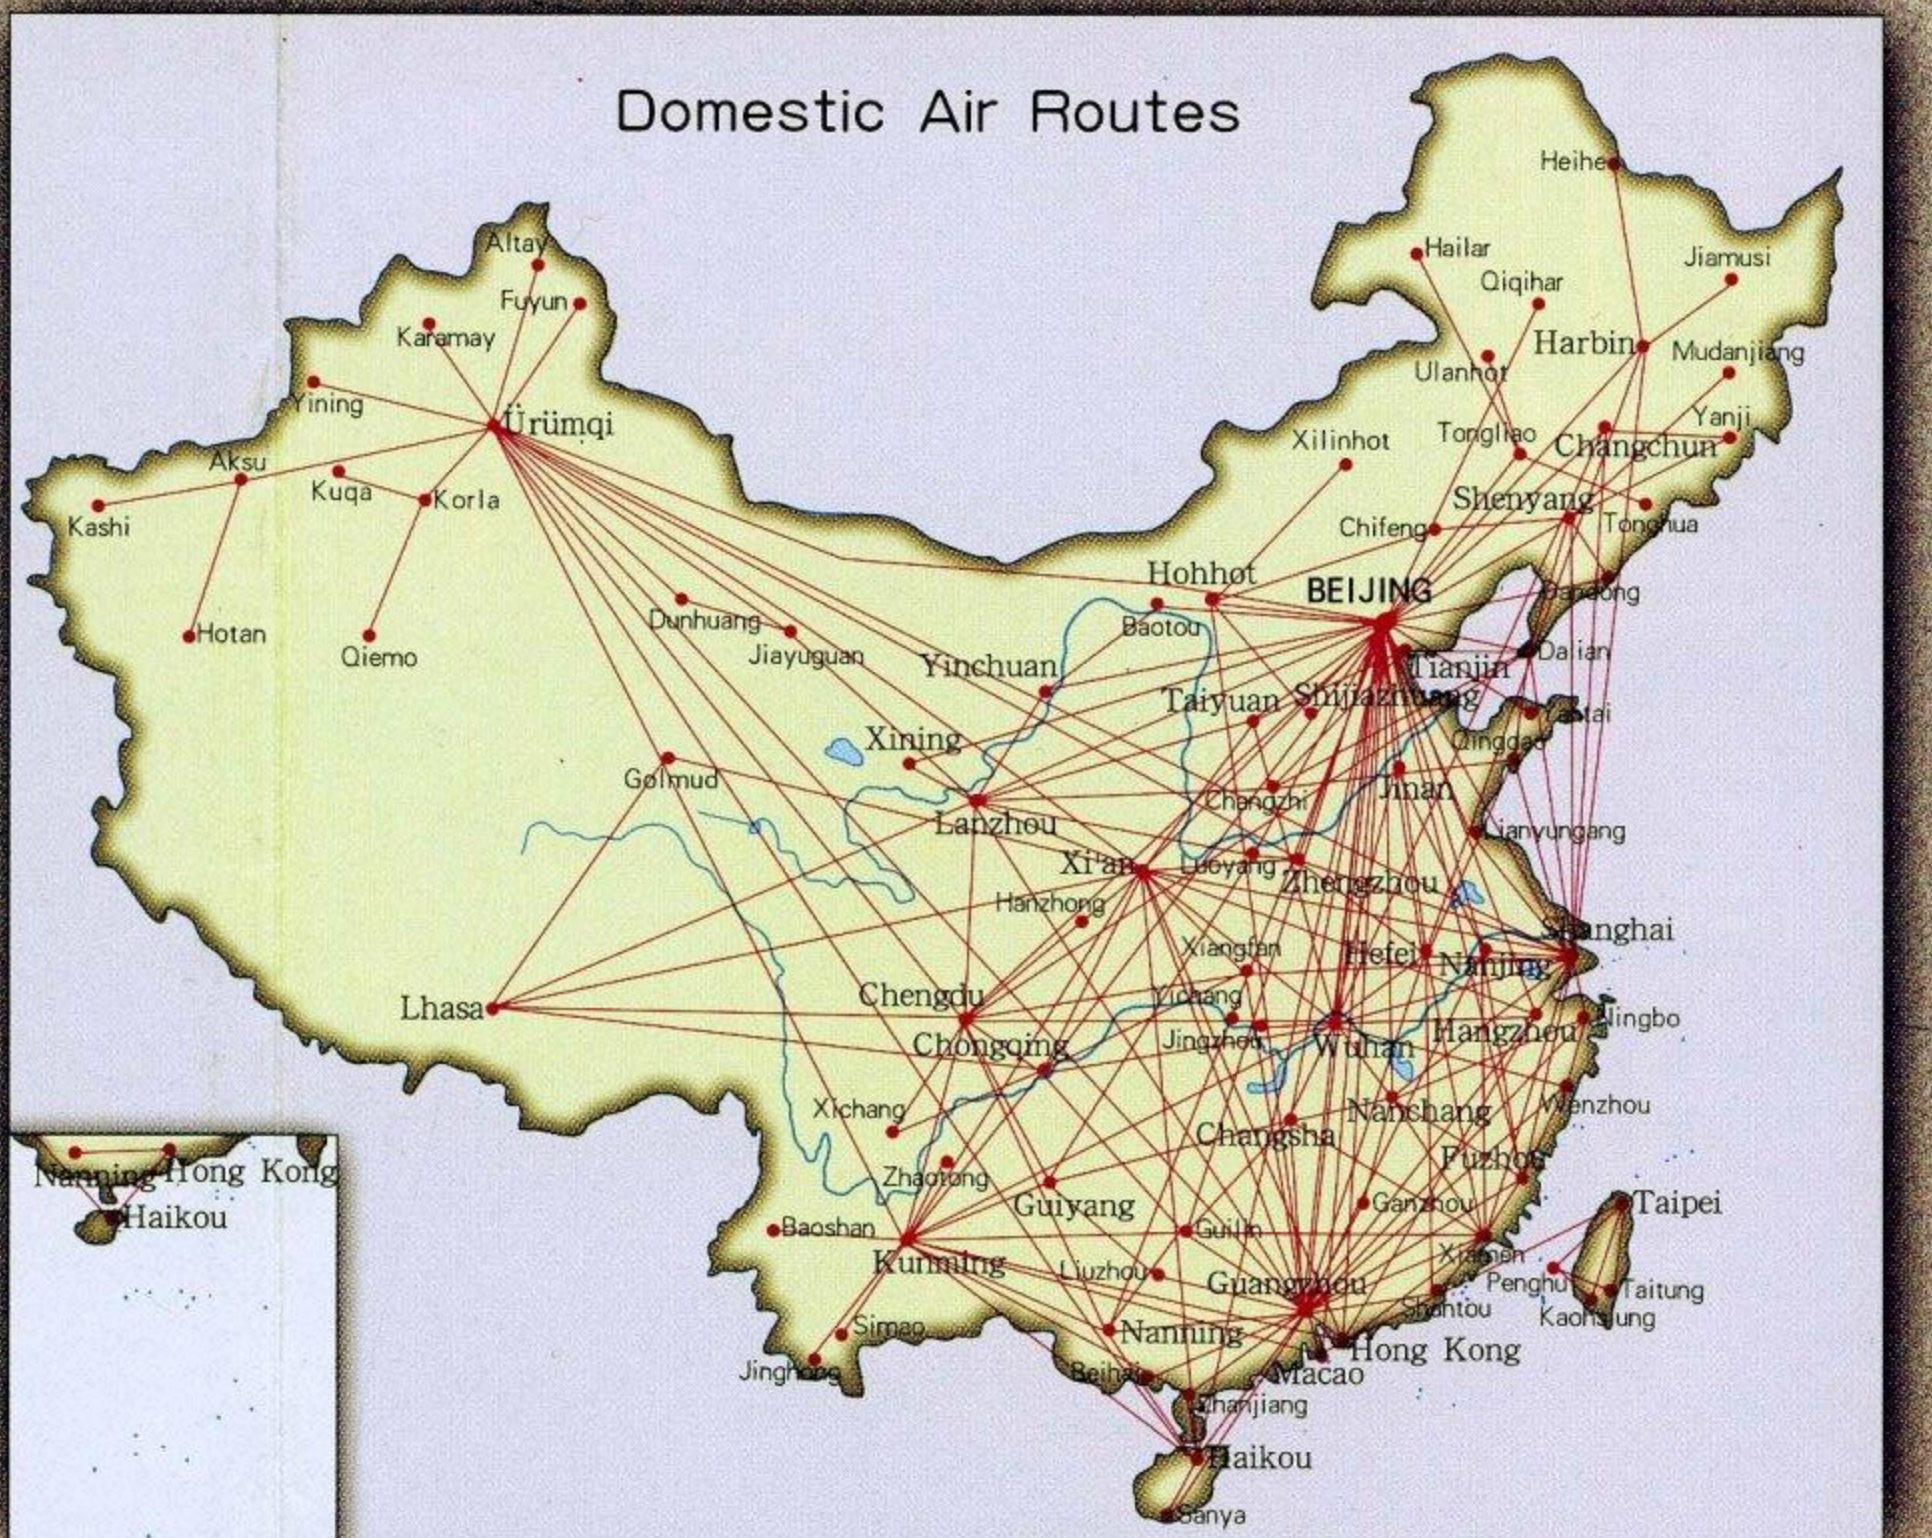

TOURIST MAP OF CHINA

1 : 8 000 000

0 80km

Top places of interest

Introduction Vast territory, complicate terrain and ancient civilization combine to give China its unique charm, making it one of the world's most attractive countries. This map, aided with pictures and explanations, tries to offer you a general view of this wonderful land.

Explanation of Symbols

- ★ Capital
- Capital of Province
- Main Tourist City
- Other City
- ▲ Ruins
- Railway
- High-Level Highway
- Highway
- Silk Road
- Great Wall
- ▲ Place for Climbing
- ★ Seaside Resort
- Volcano
- ⊗ Cultural and Natural Heritage of the World
- ▲ Mountain Scenic Area
- ★ Senic Garden
- ★ Nature Reserve
- Places of Interest
- Other Scenic Spots