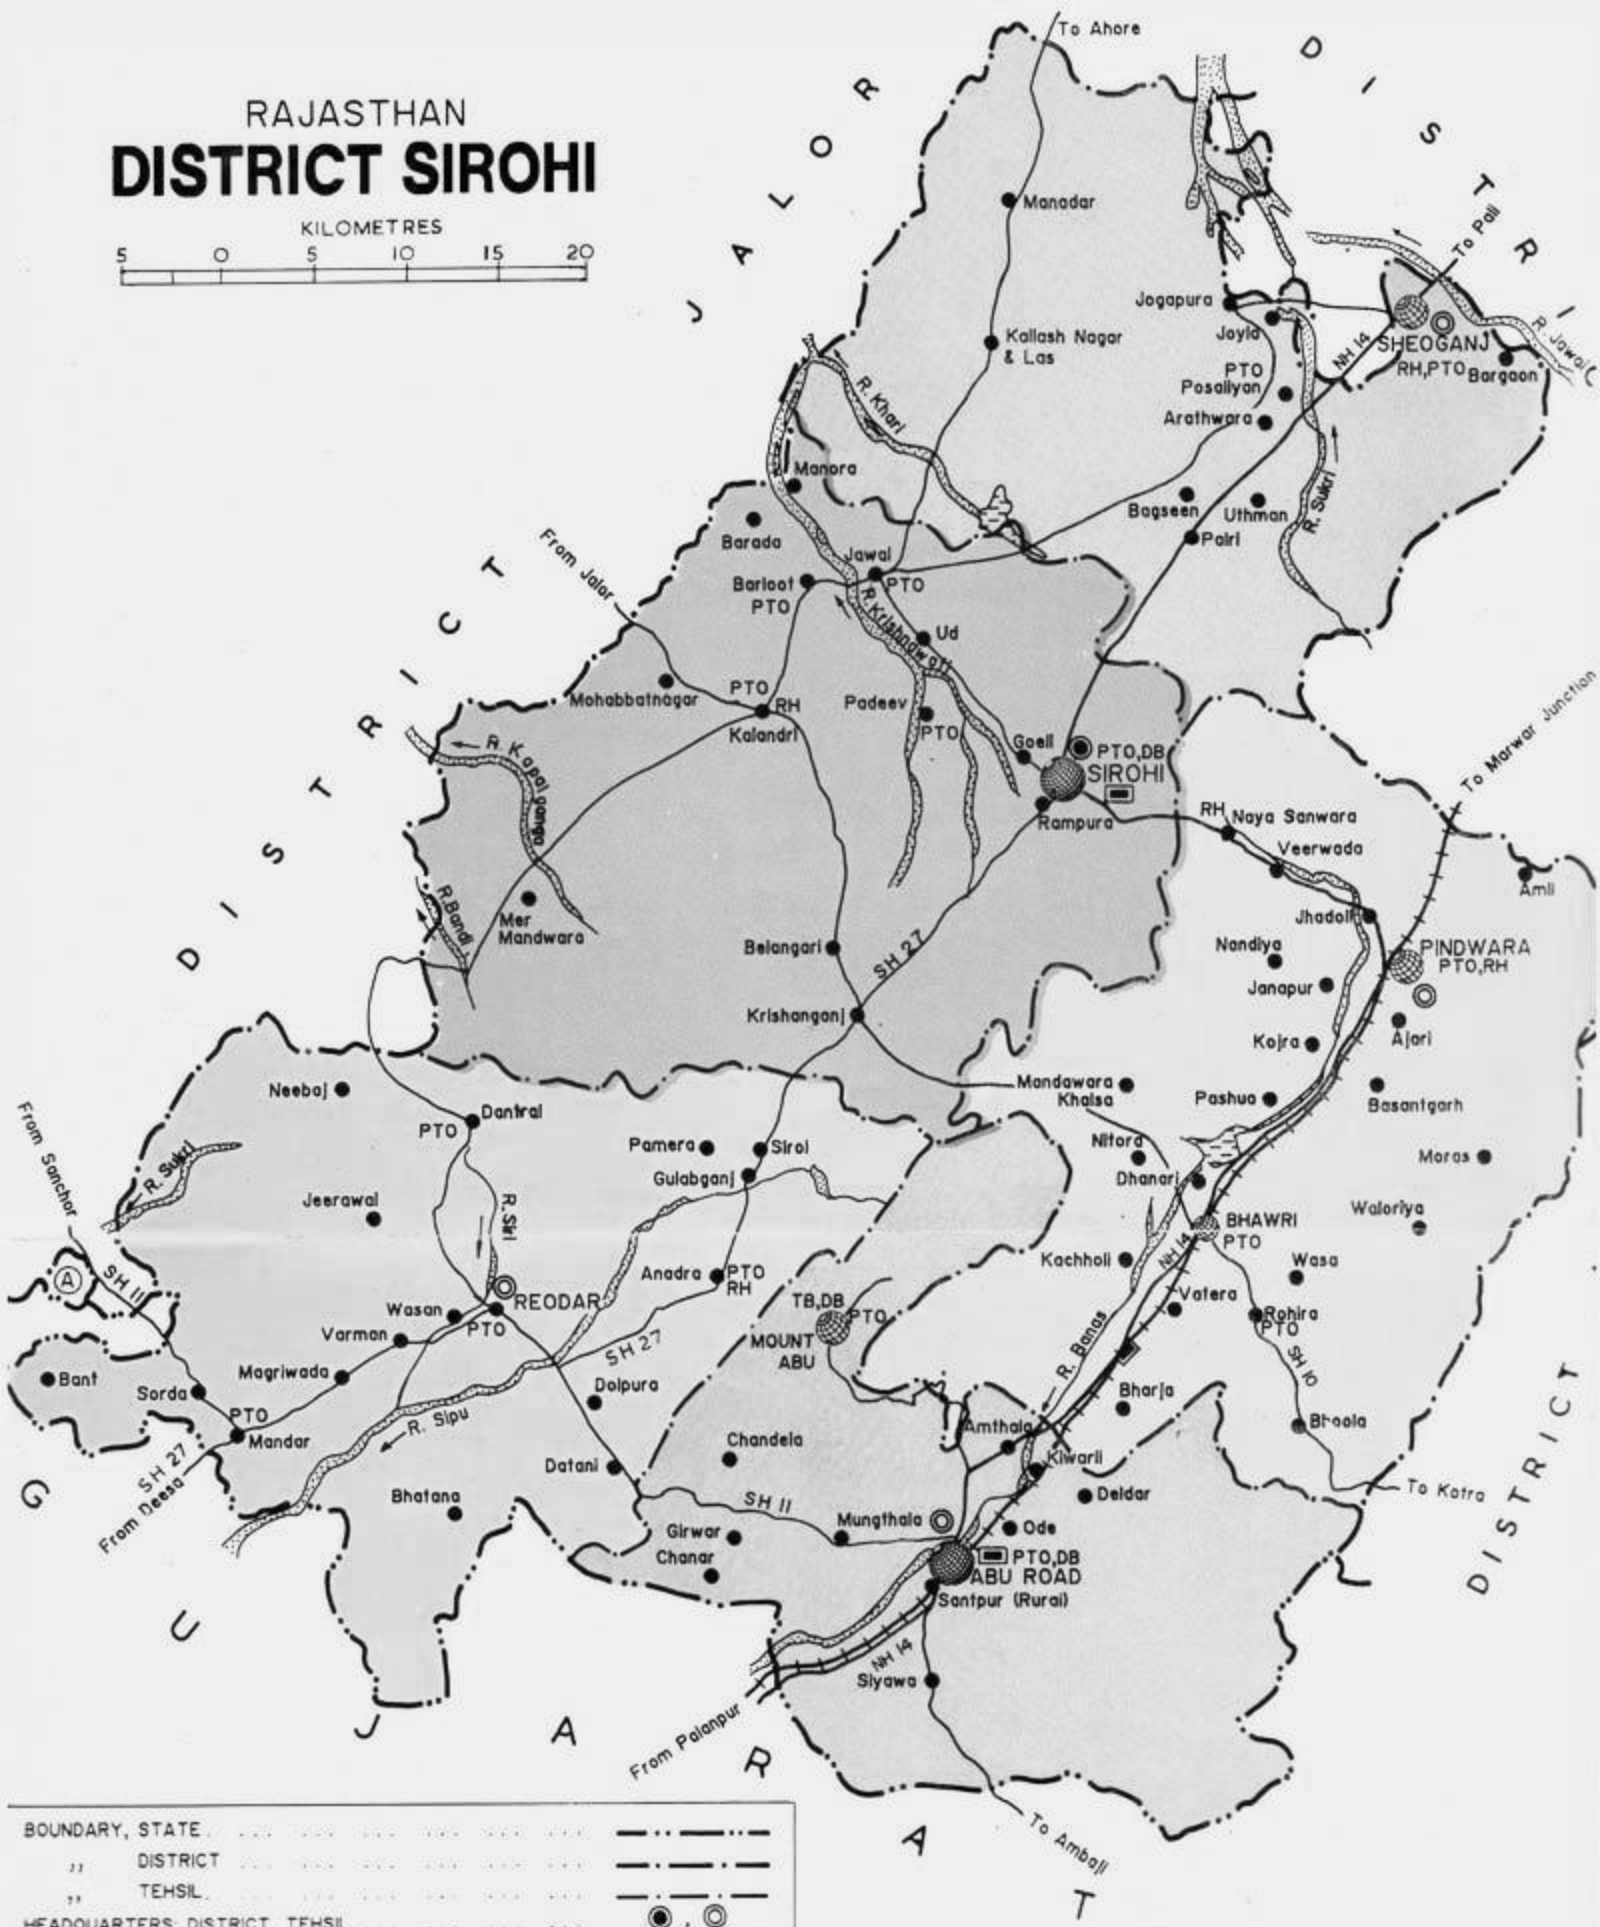

RAJASTHAN DISTRICT SIROHI

BOUNDARY, STATE	-----	-----
" " DISTRICT	-----	-----
" " TEHSIL	-----	-----
HEADQUARTERS: DISTRICT, TEHSIL	●, ○	●, ○
NATIONAL HIGHWAY, STATE HIGHWAY	NH 14 SH 27	NH 14 SH 27
IMPORTANT METALLED ROAD	---	---
RAILWAY LINE WITH STATION, METRE GAUGE	—RS—	—RS—