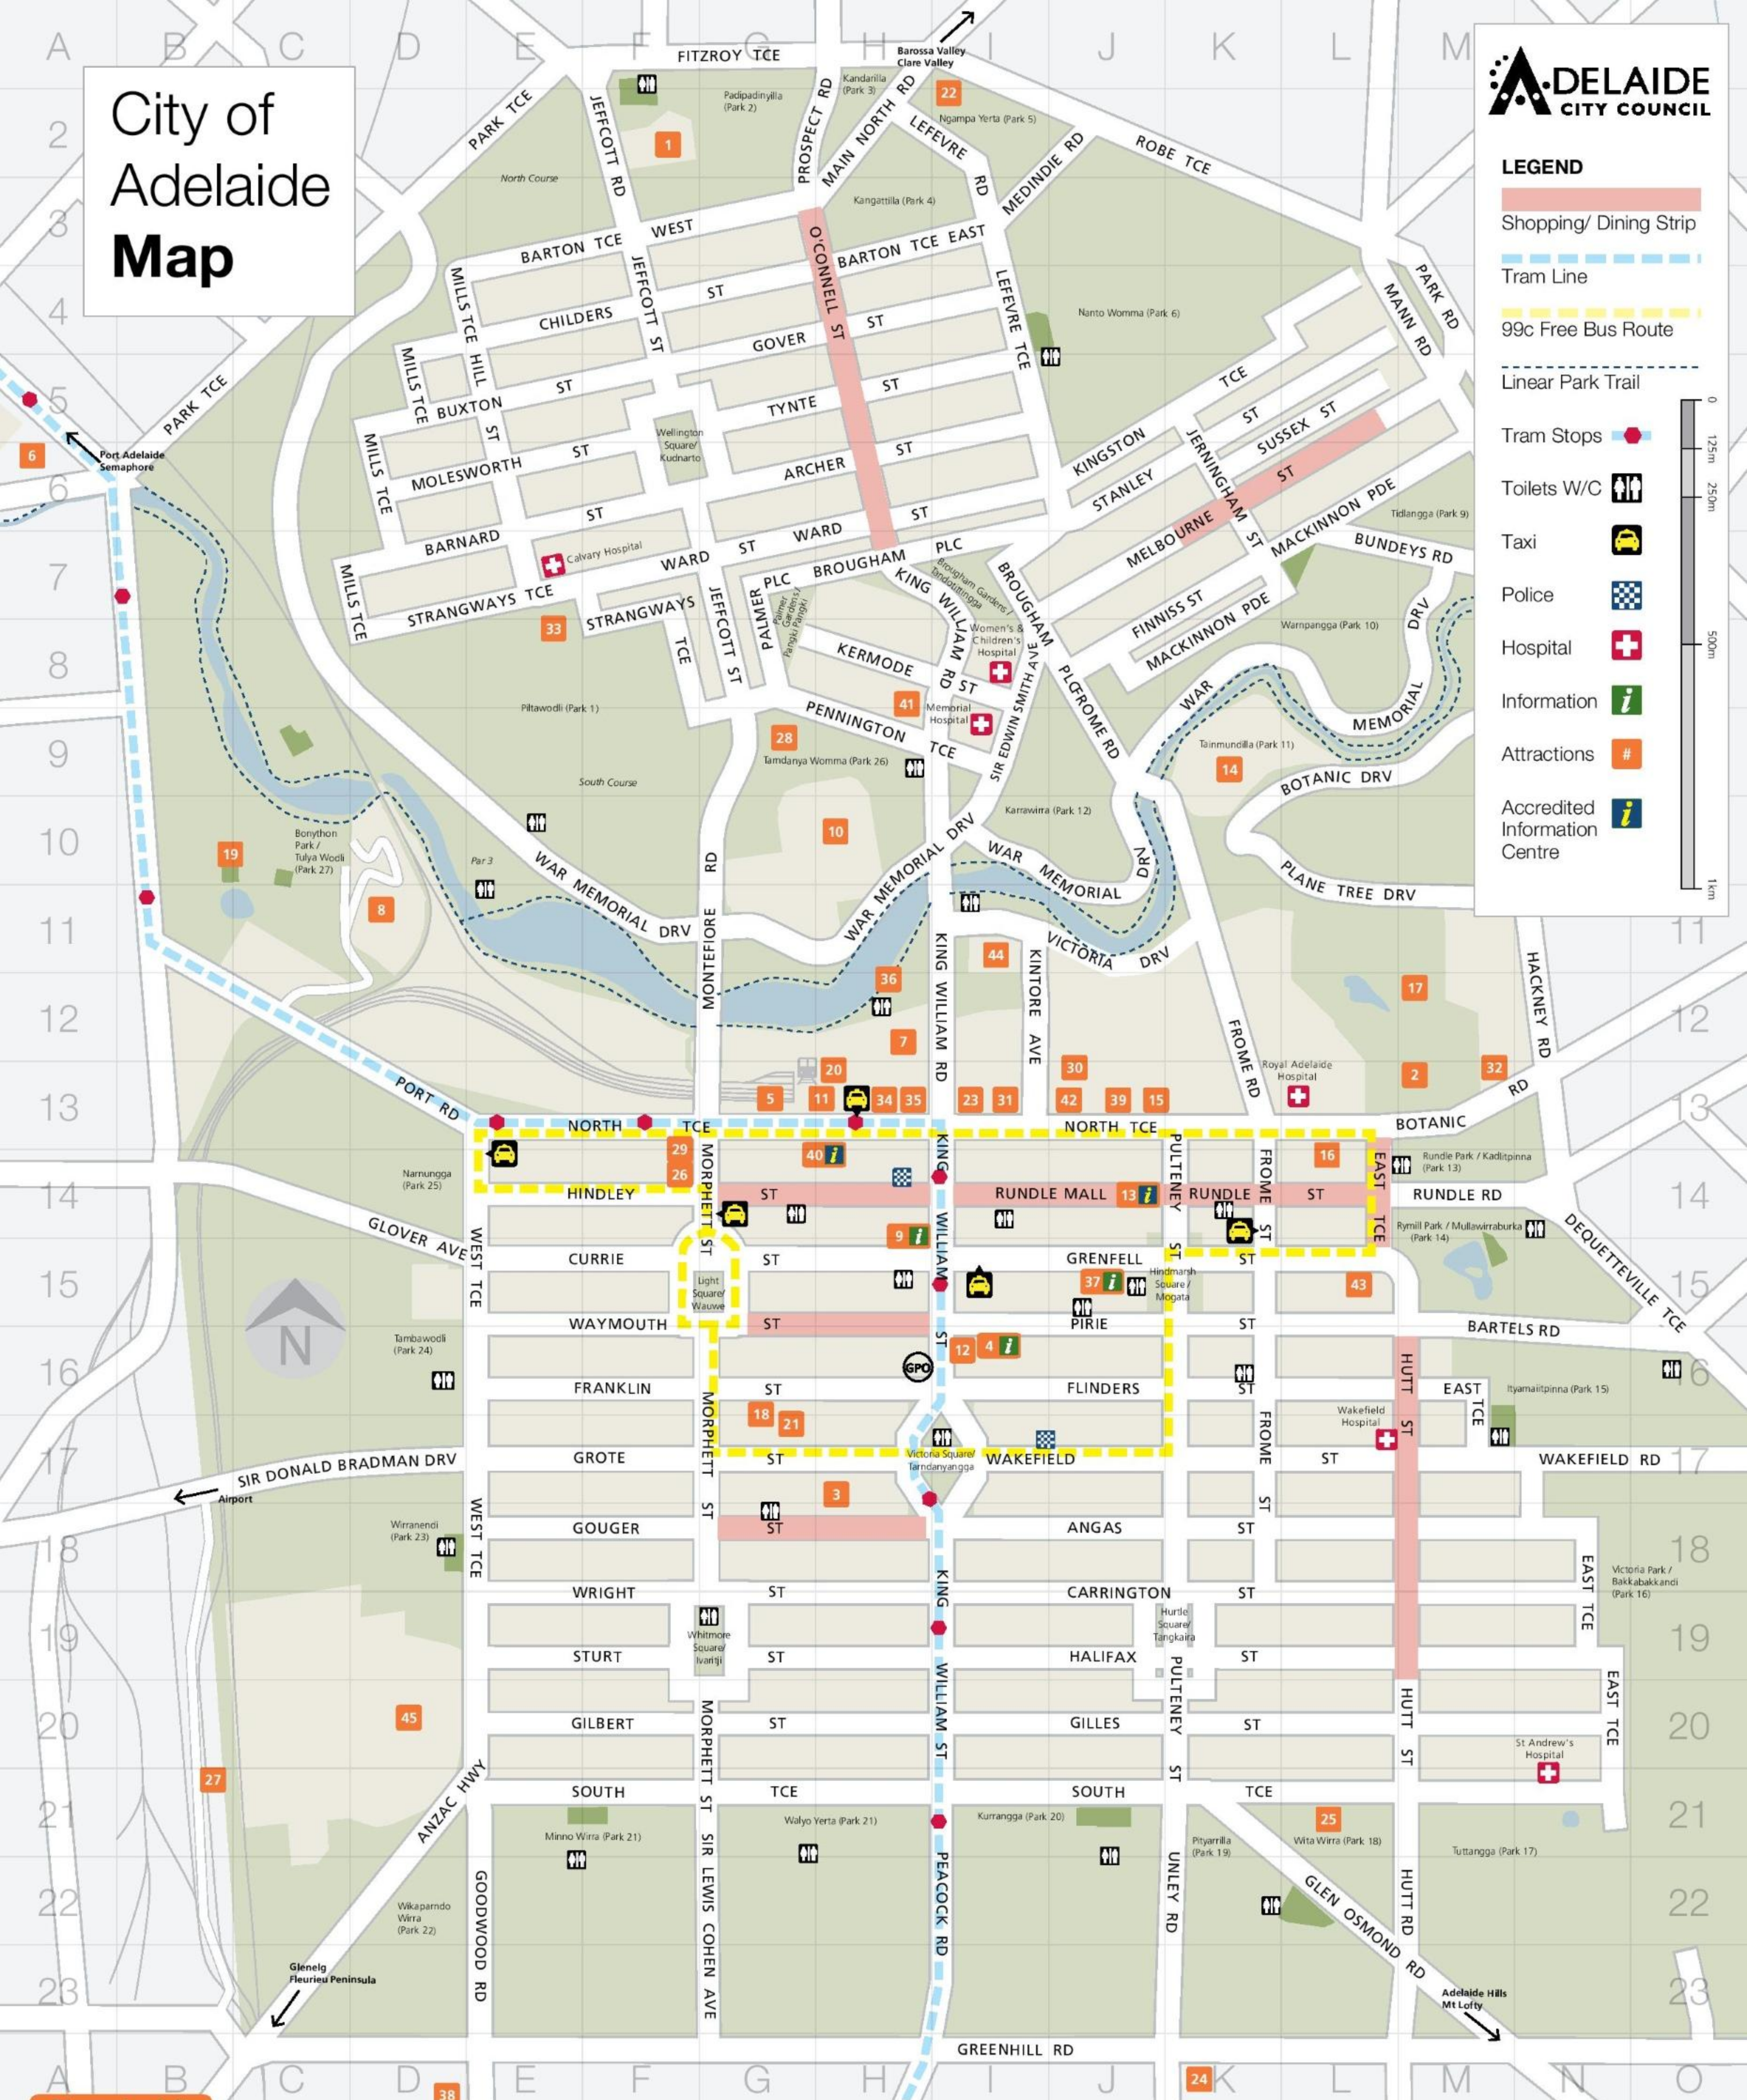

City of Adelaide Map

LEGEND

- Shopping/ Dining Strip
- Tram Line
- 99c Free Bus Route
- Linear Park Trail
- Tram Stops
- Toilets W/C
- Taxi
- Police
- Hospital
- Information
- Attractions
- Accredited Information Centre

Places to visit

#	Ref	Attraction
1	F2	Adelaide Aquatic Centre
2	M13	Adelaide Botanic Gardens
3	H18	Adelaide Central Markets
4	I16	Adelaide City Council Customer Centre
5	G13	Adelaide Convention Centre
6	A6	Adelaide Entertainment Centre
7	H12	Adelaide Festival Centre
8	D11	Adelaide Gaol Heritage Site
9	H15	Adelaide Metro Info Centre (public transport)
10	H10	Adelaide Oval
11	H13	Adelaide Railway Station (suburban)
12	I16	Adelaide Town Hall
13	J14	Adelaide Visitor Information Centre
14	K9	Adelaide Zoo
15	J13	Art Gallery of South Australia
16	L14	Ayers House
17	M12	Bicentennial Conservatory
18	G16	Bike SA
19	B10	Bonython Park Activity Hub
20	H13	Casino
21	G17	Central Bus Station (Country & Interstate)
22	I2	Dog Park (Park 5)
23	I13	Government House
24	K24	Haigh's Chocolate Factory
25	L21	Himeji Garden
26	F14	Jam Factory
27	B21	Keswick Rail Terminal (Interstate)
28	G9	Light's Vision
29	F14	Lions Arts Centre
30	J13	Migration Museum
31	I13	National War Memorial
32	M13	National Wine Centre of Australia
33	E8	North Adelaide Golf Course
34	H13	Old Parliament House
35	H13	Parliament House
36	H12	Popeye Launch
37	J15	RAA
38	D24	Royal Adelaide Showground
39	J13	South Australian Museum
40	H14	South Australian Visitor Information Centre
41	H8	St Peters Cathedral
42	J13	State Library of South Australia
43	L15	Tandanya—Aboriginal Cultural Institute
44	I11	Torrens Parade Ground
45	D20	West Terrace Cemetery