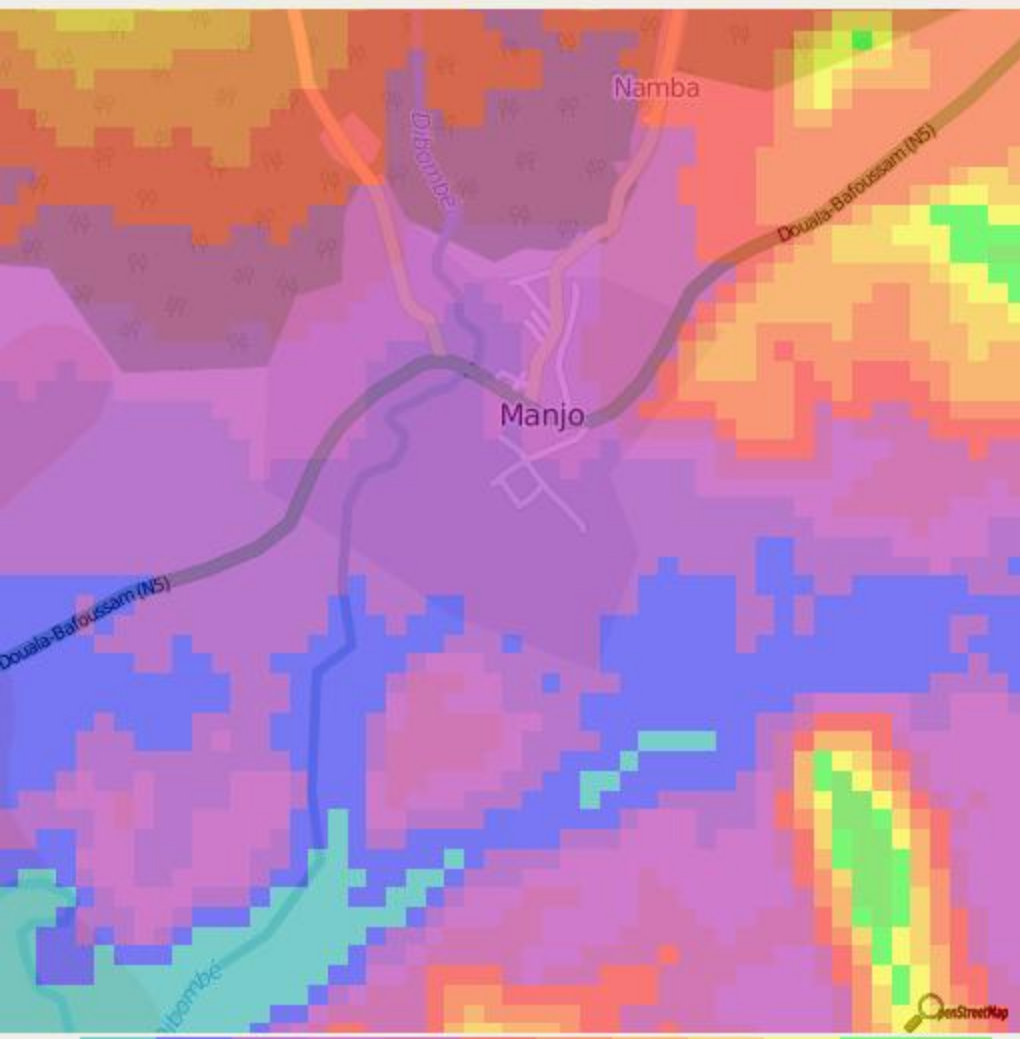

Manjo Elevation: 579 meter Map by www.FloodMap.net (beta)

meter 462 490 518 546 574 602 630 658 686 714 742 770 799
Manjo Elevation Map developed by www.FloodMap.net
Base map © OpenStreetMap contributors