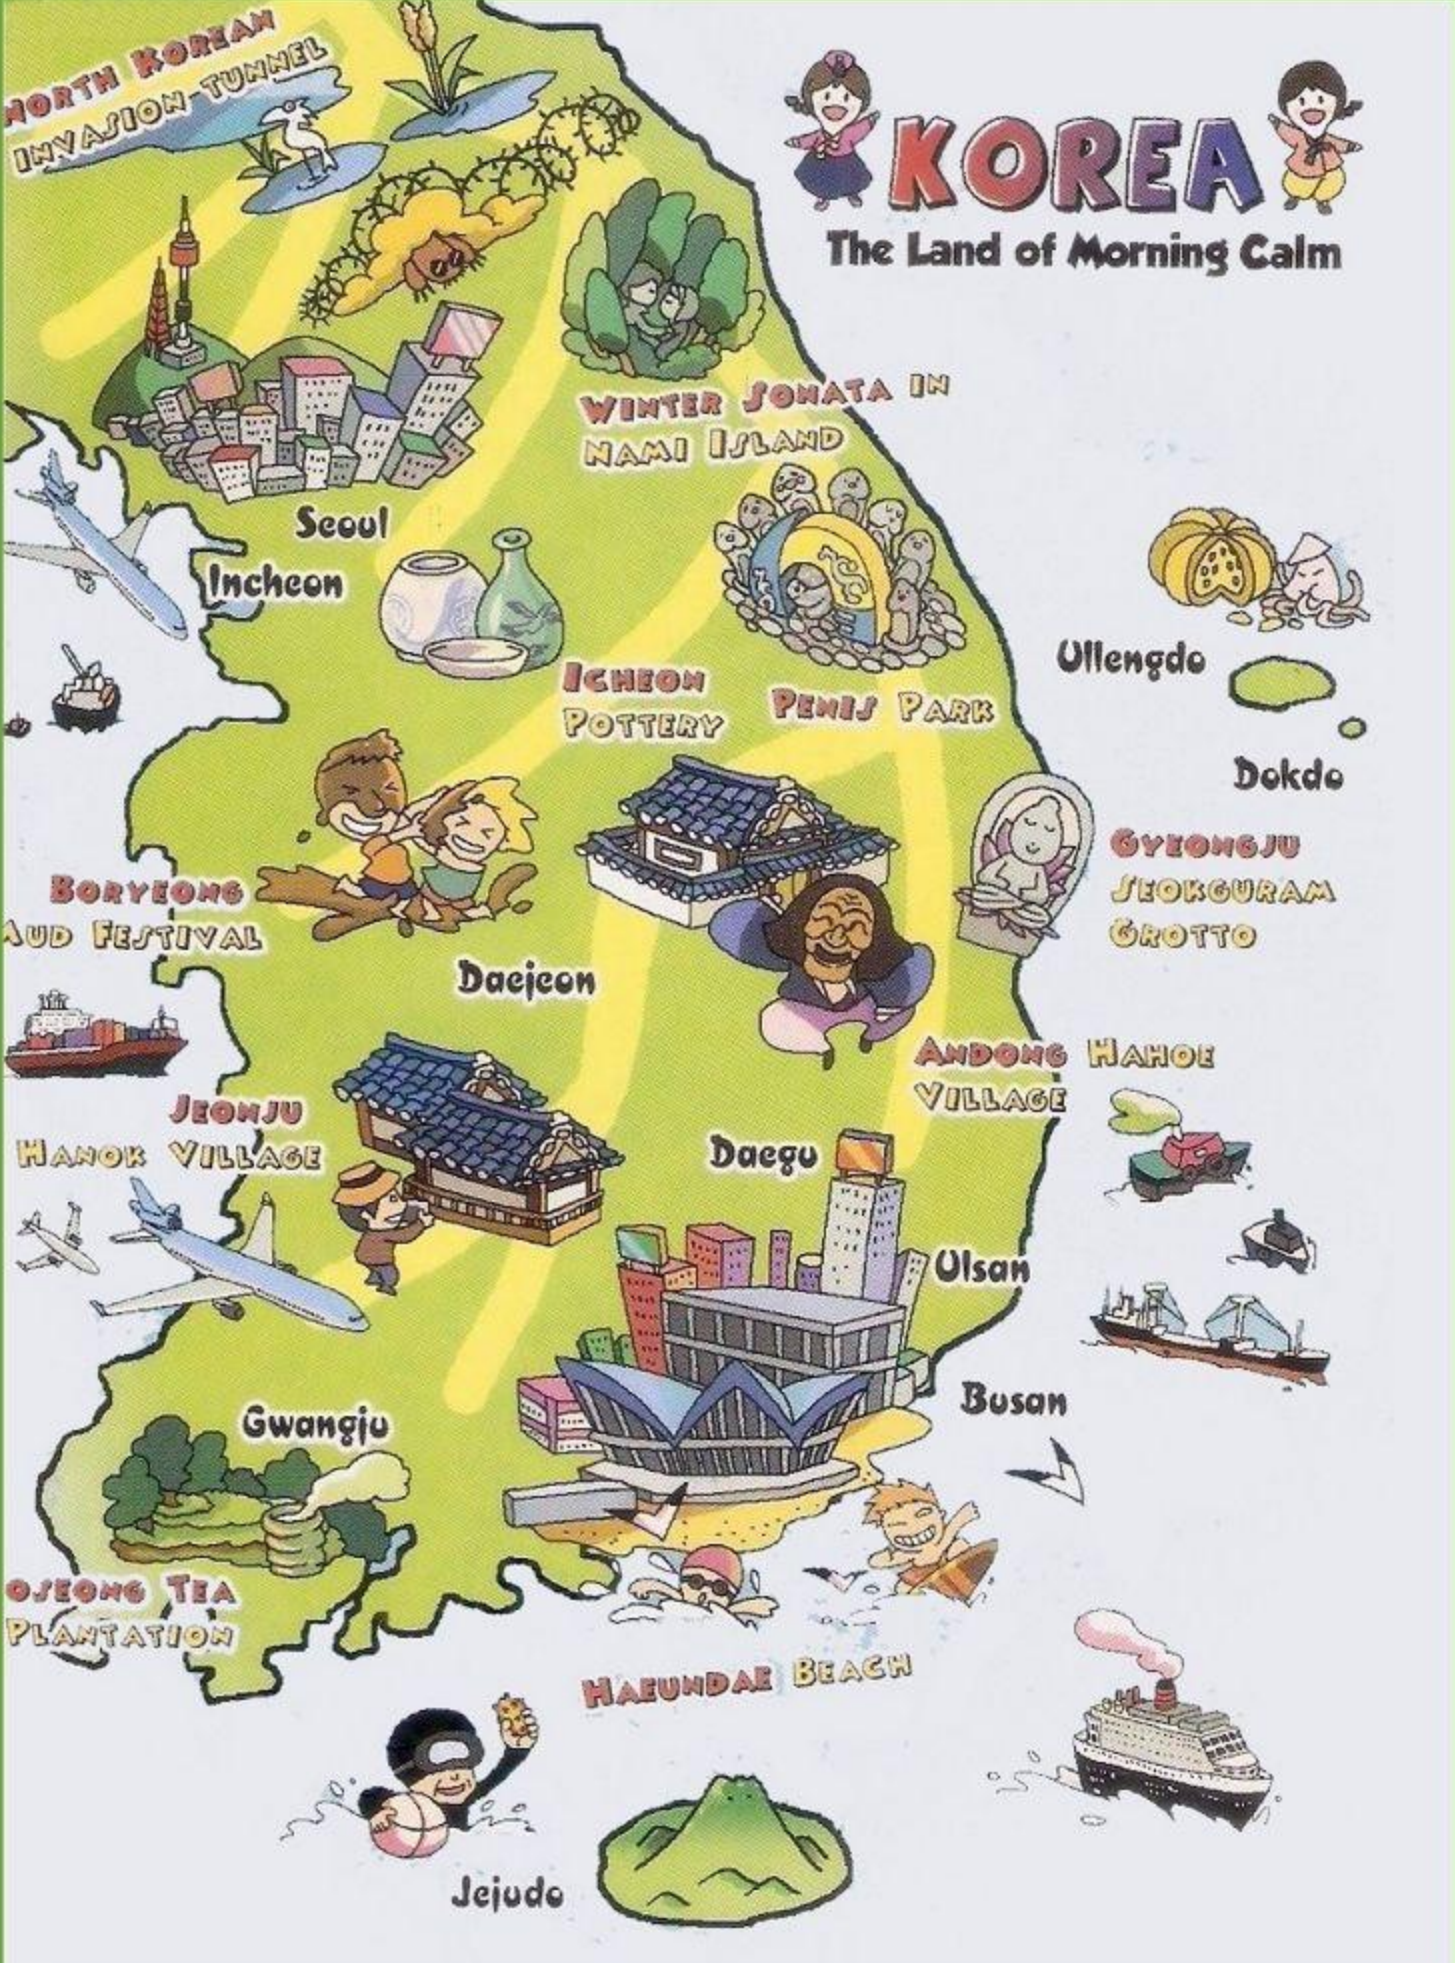

**NORTH KOREAN  
INVASION-TUNNEL**

# KOREA

The Land of Morning Calm

**WINTER SONATA IN  
NAMI ISLAND**

**Seoul  
Incheon**

**ICHEON  
POTTERY PENIS PARK**

**Ullengdo  
Dokdo**

**BORYEONG  
AUD FESTIVAL**

**Daejeon**

**GYEONGJU  
JEOKGURAM  
GROTTO**

**JEONJU  
HANOK VILLAGE**

**ANDONG  
VILLAGE HAHOE**

**Daegu**

**Ulsan**

**Gwangju**

**Busan**

**OJEONG TEA  
PLANTATION**

**HAEUNDAE BEACH**

**Jeju**