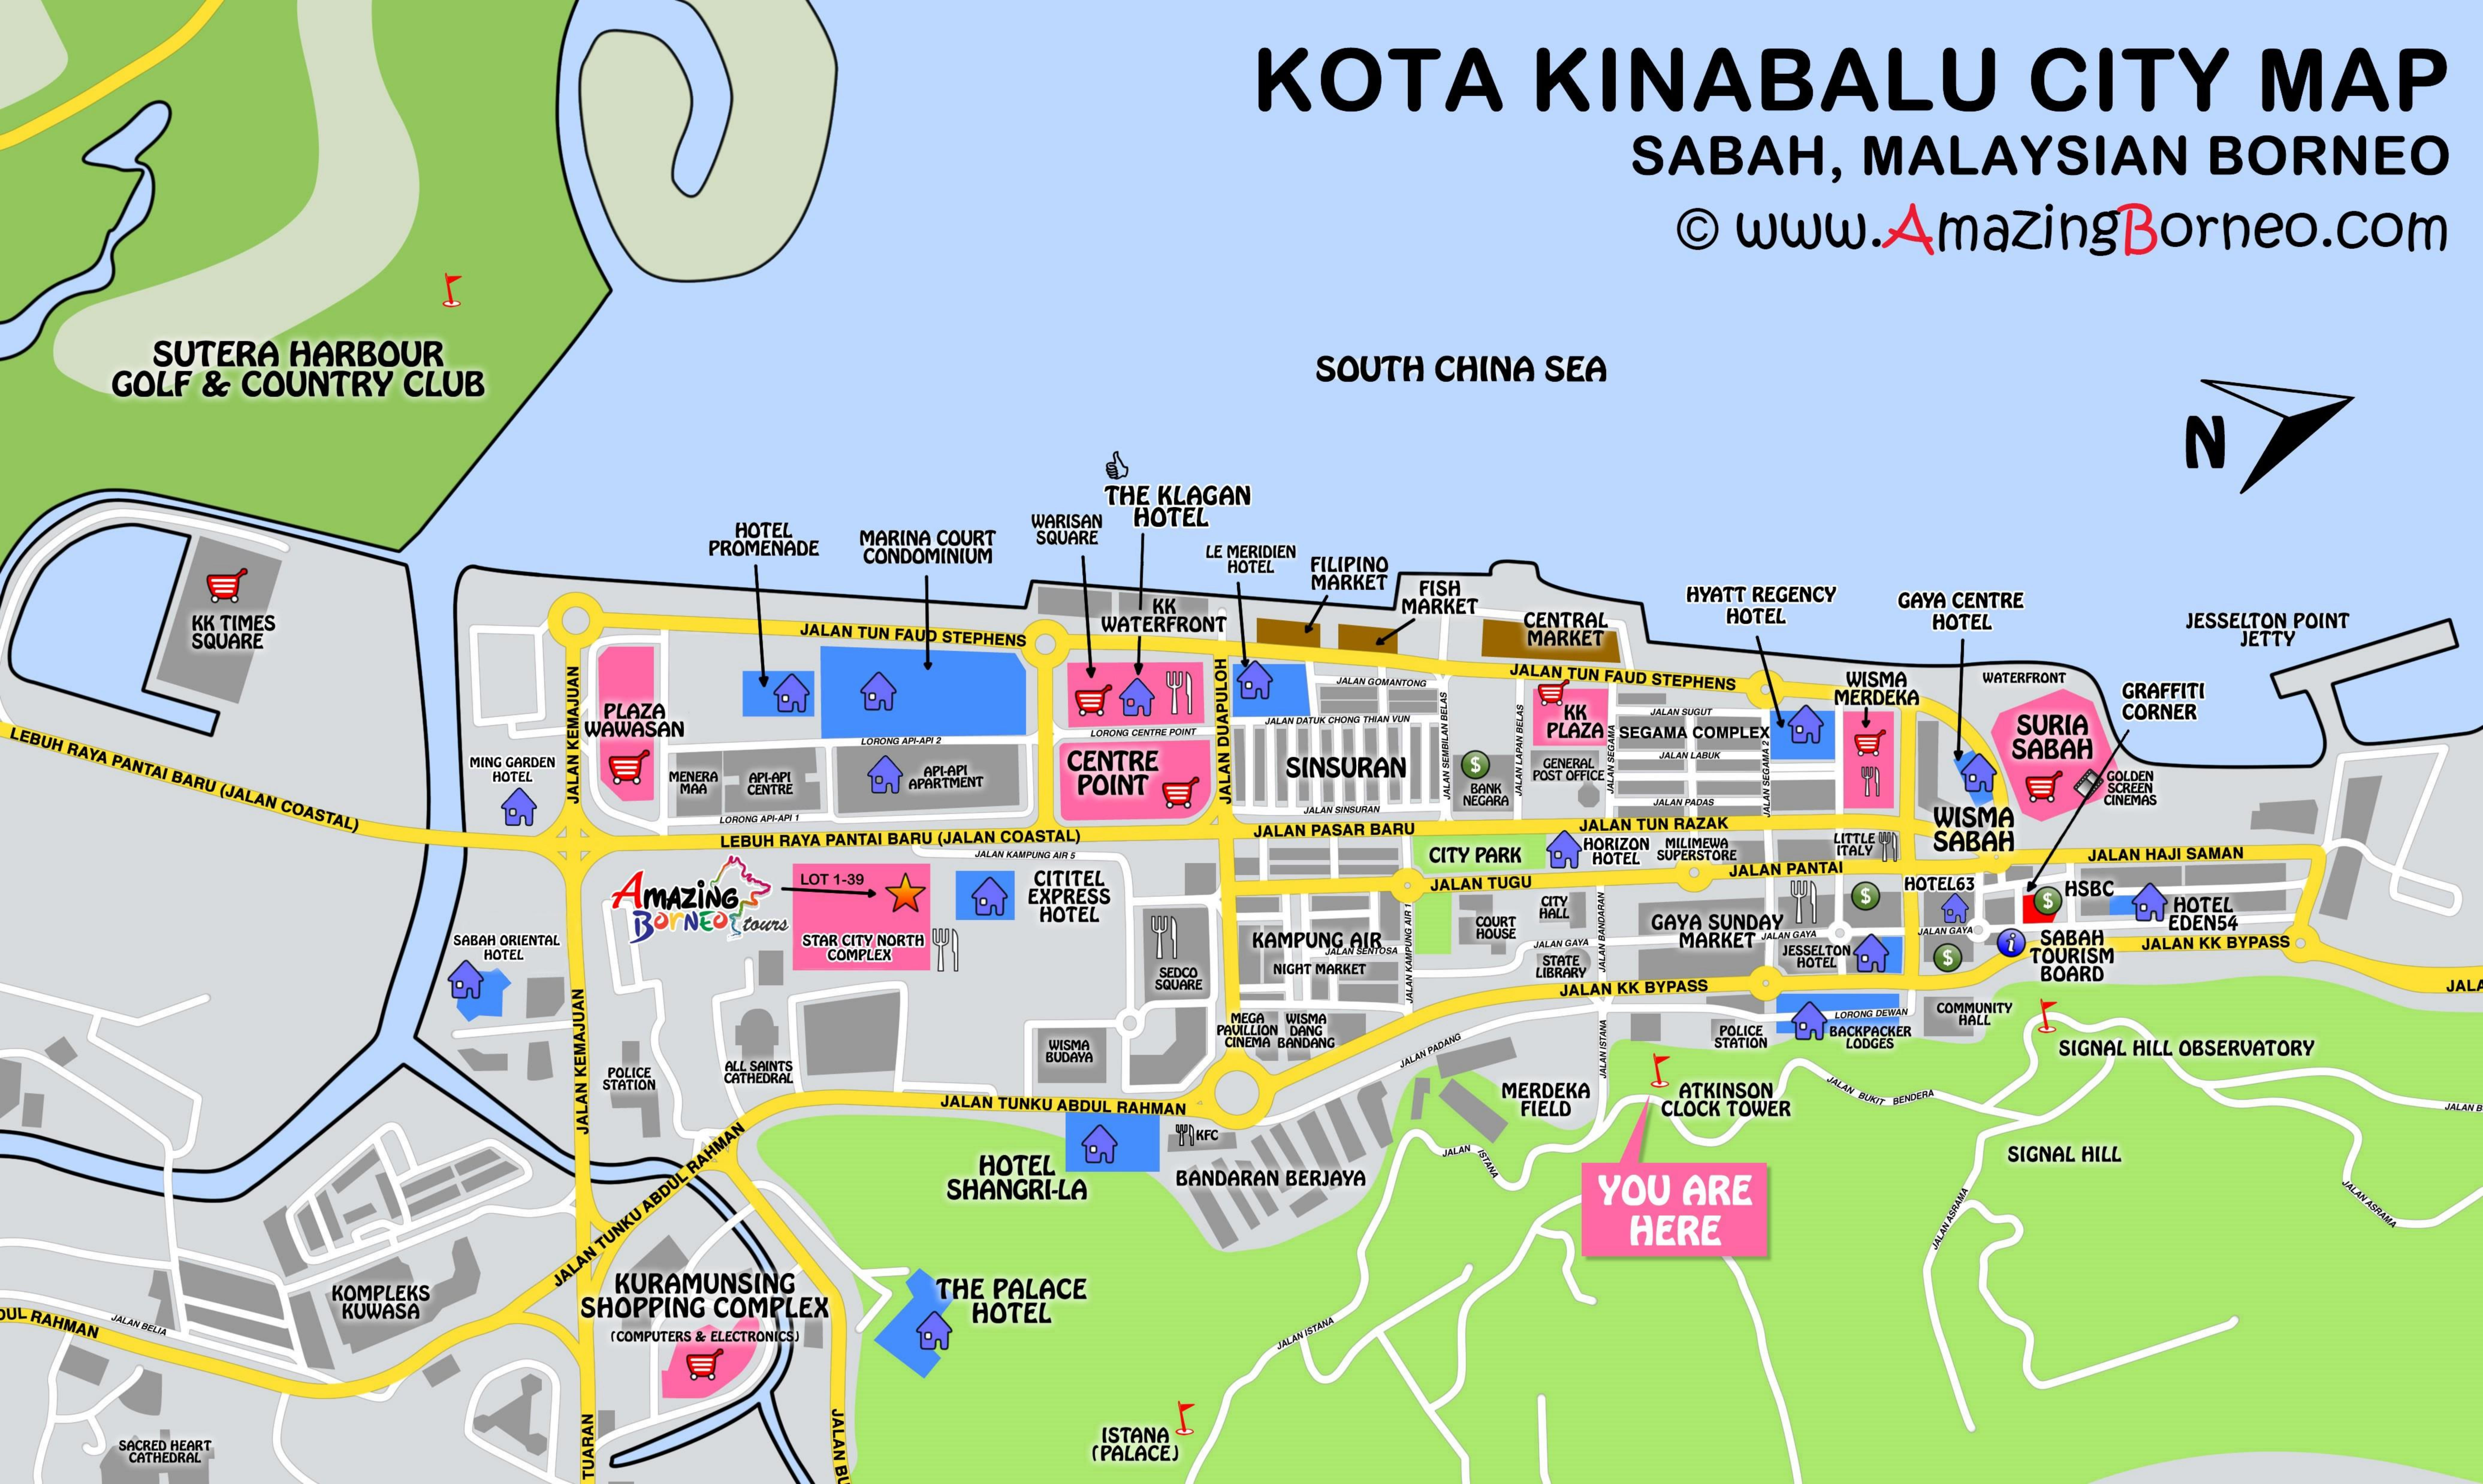

KOTA KINABALU CITY MAP

SABAH, MALAYSIAN BORNEO

© www.AmazingBorneo.com

SUTERA HARBOUR
GOLF & COUNTRY CLUB

SOUTH CHINA SEA

THE KLAGAN
HOTEL

HOTEL
PROMENADE

MARINA COURT
CONDOMINIUM

WARISAN
SQUARE

LE MERIDIEN
HOTEL

FILIPINO
MARKET

FISH
MARKET

CENTRAL
MARKET

HYATT REGENCY
HOTEL

GAYA CENTRE
HOTEL

JESSELTON POINT
JETTY

KK TIMES
SQUARE

PLAZA
WAWASAN

KK
WATERFRONT

SINSURAN

KK
PLAZA

WISMA
MERDEKA

WATERFRONT

GRAFFITI
CORNER

SURIA
SABAH

GOLDEN
SCREEN
CINEMAS

MING GARDEN
HOTEL

MENERA
MAA

API-API
CENTRE

API-API
APARTMENT

CENTRE
POINT

SINSURAN