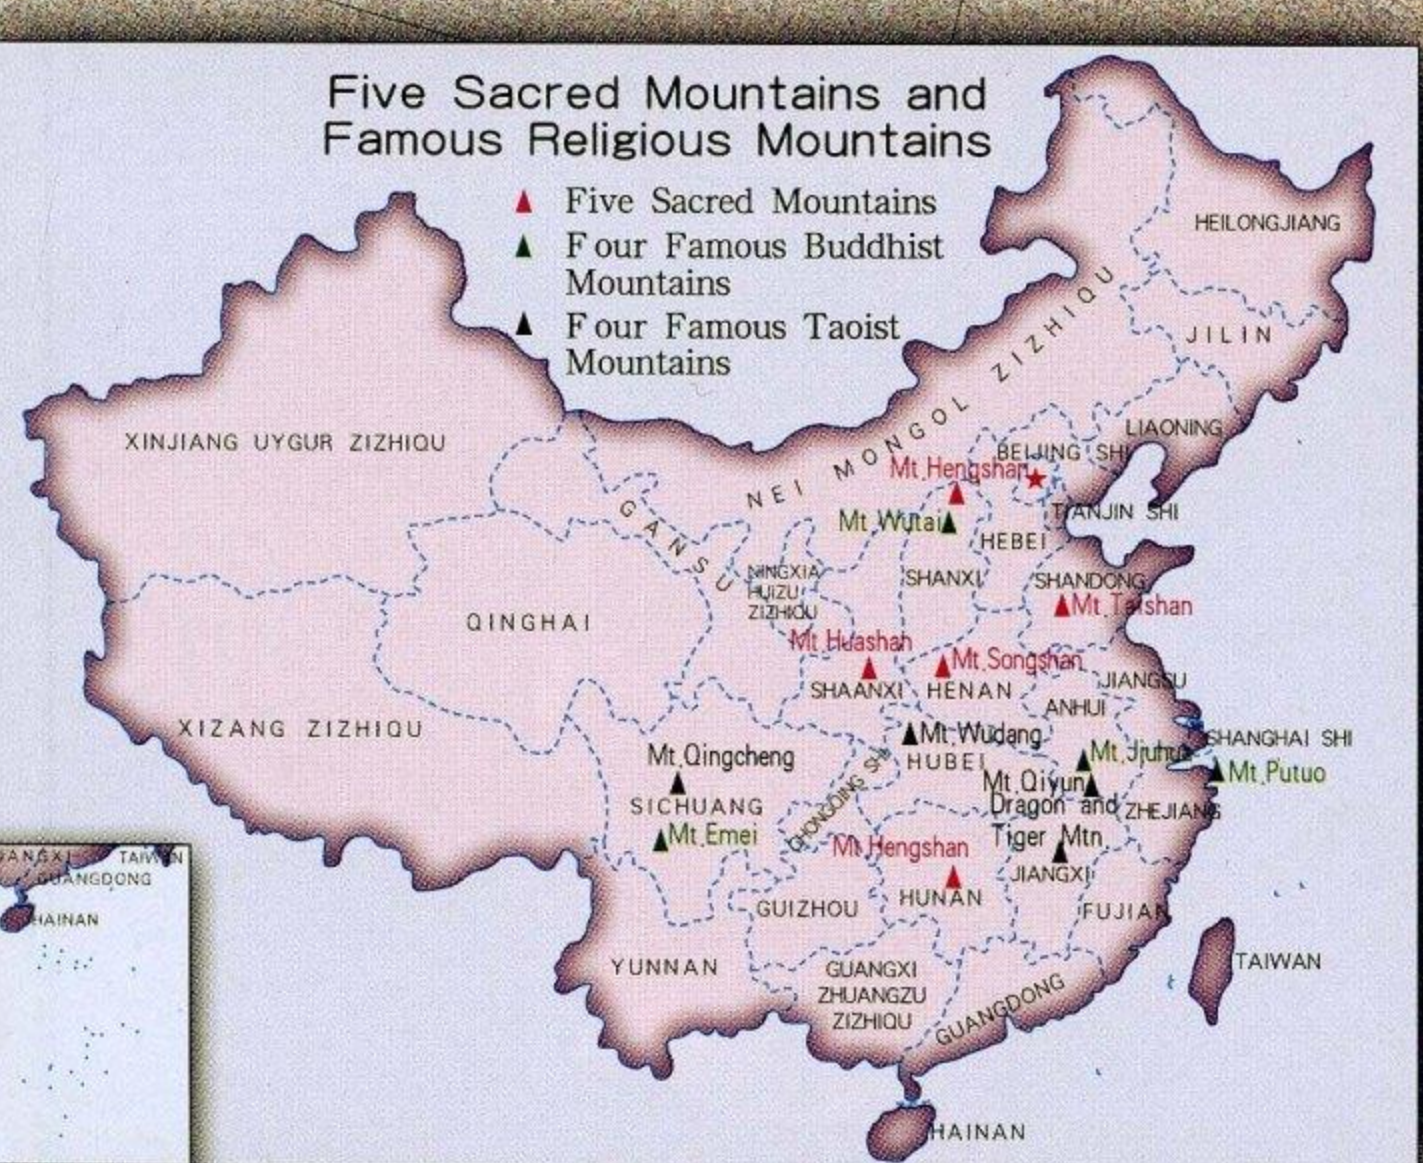

TOURIST MAP OF CHINA

1 : 8 000 000

0 80km

Top places of interest

Introduction Vast territory, complicate terrain and ancient civilization combine to give China its unique charm, making it one of the world's most attractive countries. This map, aided with pictures and explanations, tries to offer you a general view of this wonderful land.

Explanation of Symbols

- ★ Capital
- Capital of Province
- Main Tourist City
- Other City
- ▲ Ruins
- Railway
- High-Level Highway
- Highway
- Silk Road
- Great Wall
- ▲ Place for Climbing
- ★ Seaside Resort
- ★ Volcano
- ⊗ Cultural and Natural Heritage of the World
- ▲ Mountain Scenic Area
- ★ Senic Garden
- ★ Nature Reserve
- Places of Interest
- Other Scenic Spots