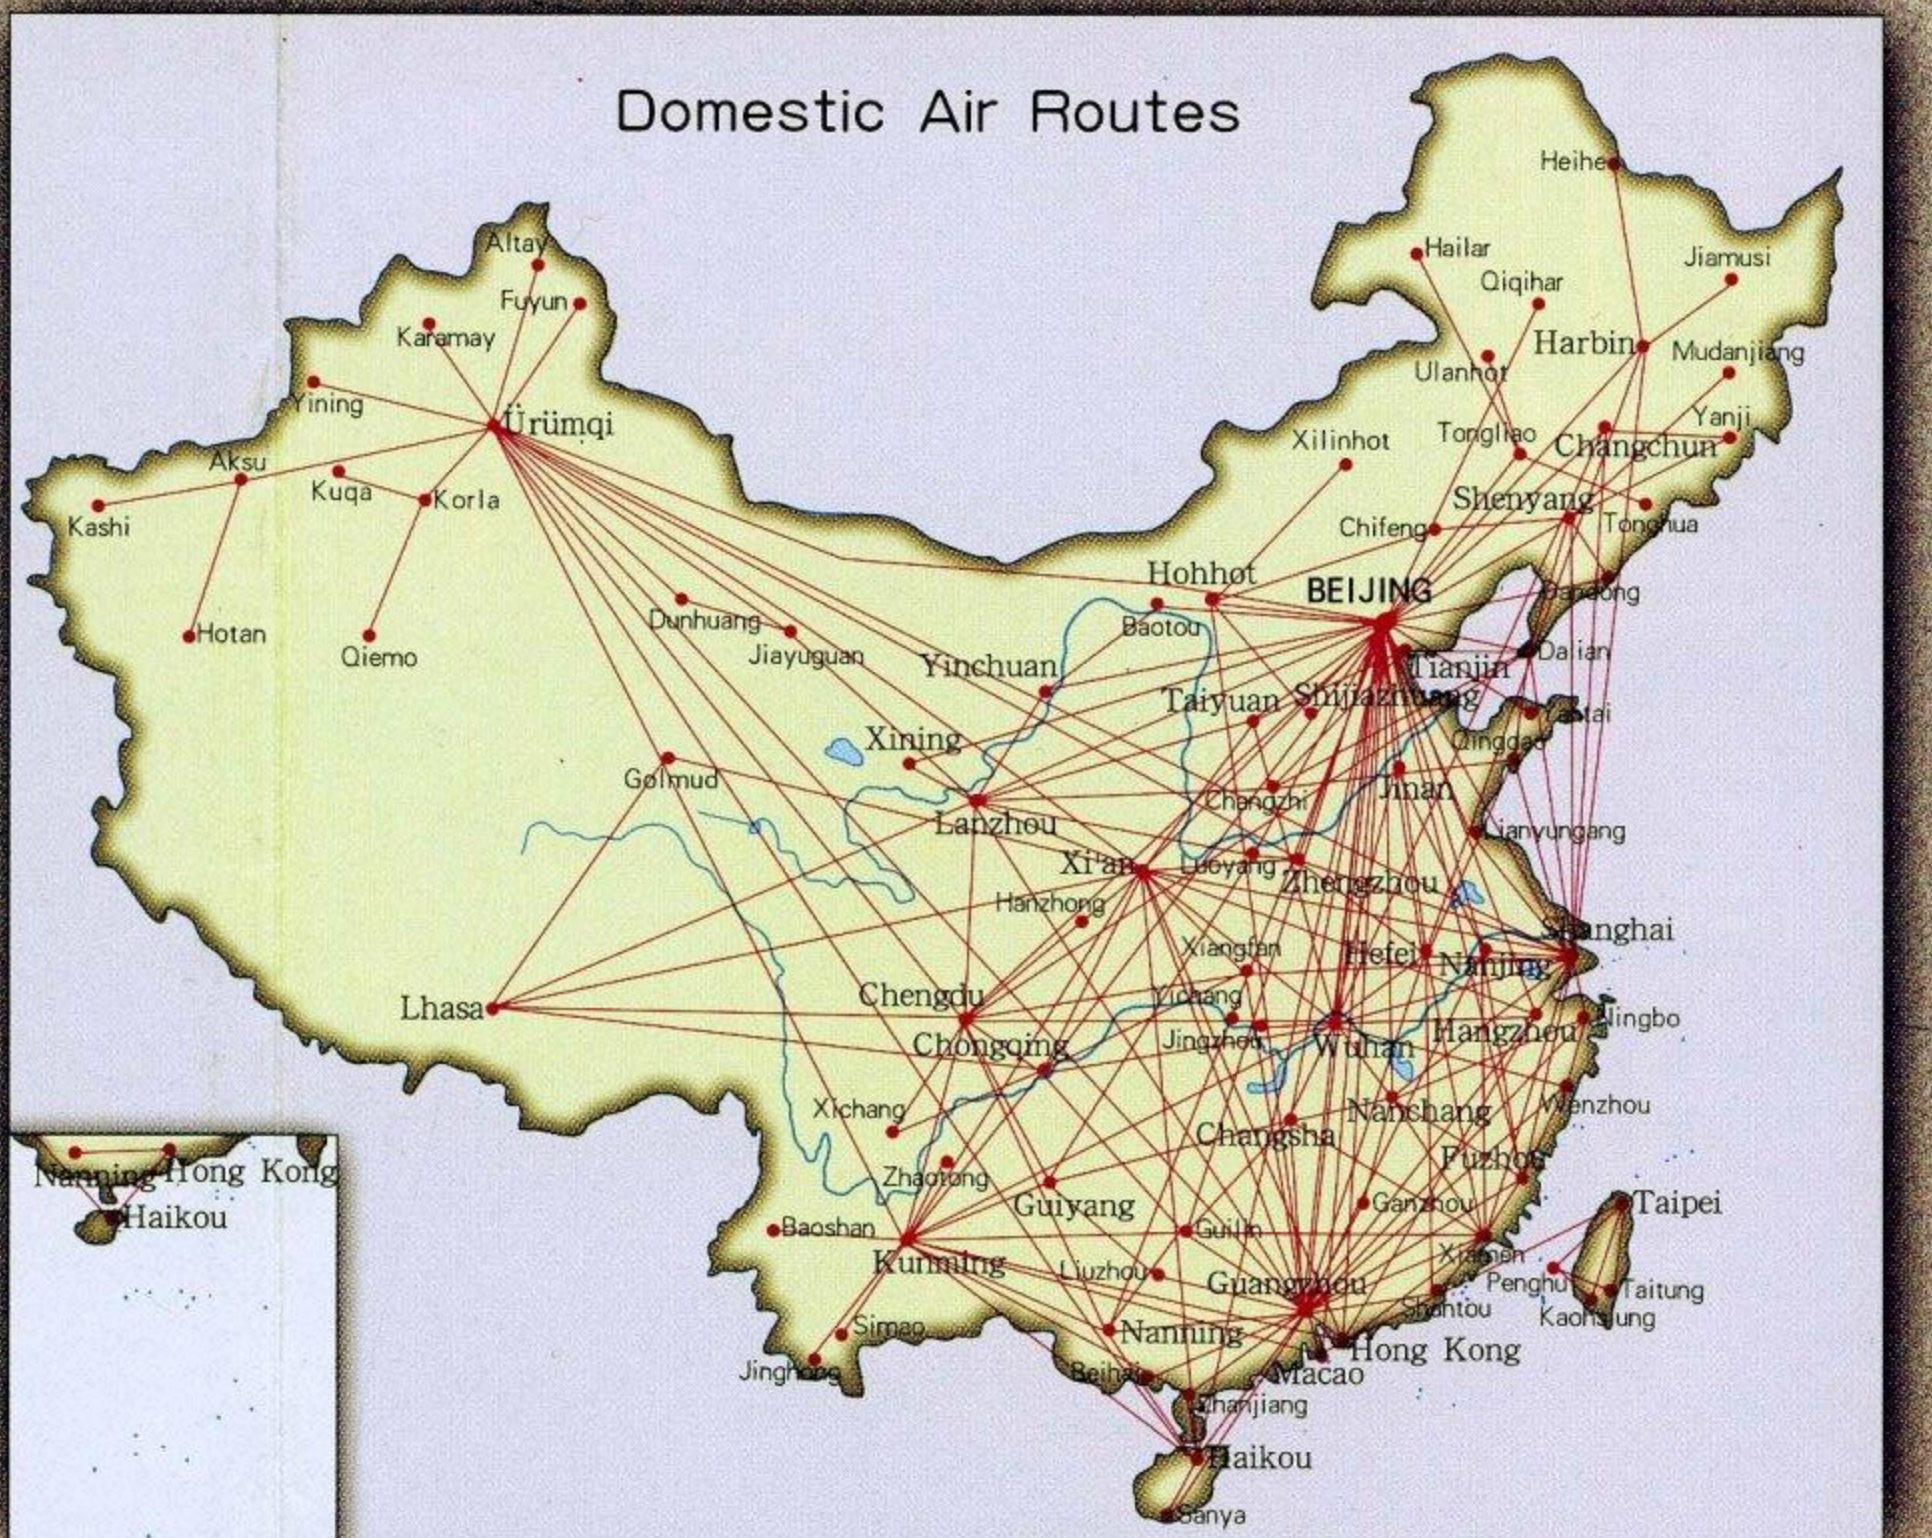

TOURIST MAP OF CHINA

1 : 8 000 000

0 80km

Top places of interest

Introduction Vast territory, complicate terrain and ancient civilization combine to give China its unique charm, making it one of the world's most attractive countries. This map, aided with pictures and explanations, tries to offer you a general view of this wonderful land.

Explanation of Symbols

- ★ Capital
- Capital of Province
- Main Tourist City
- Other City
- ▲ Ruins
- Railway
- High-Level Highway
- Highway
- Silk Road
- Great Wall
- ▲ Place for Climbing
- ★ Seaside Resort
- ★ Volcano
- ⊗ Cultural and Natural Heritage of the World
- ▲ Mountain Scenic Area
- ★ Senic Garden
- ★ Nature Reserve
- Places of Interest
- Other Scenic Spots