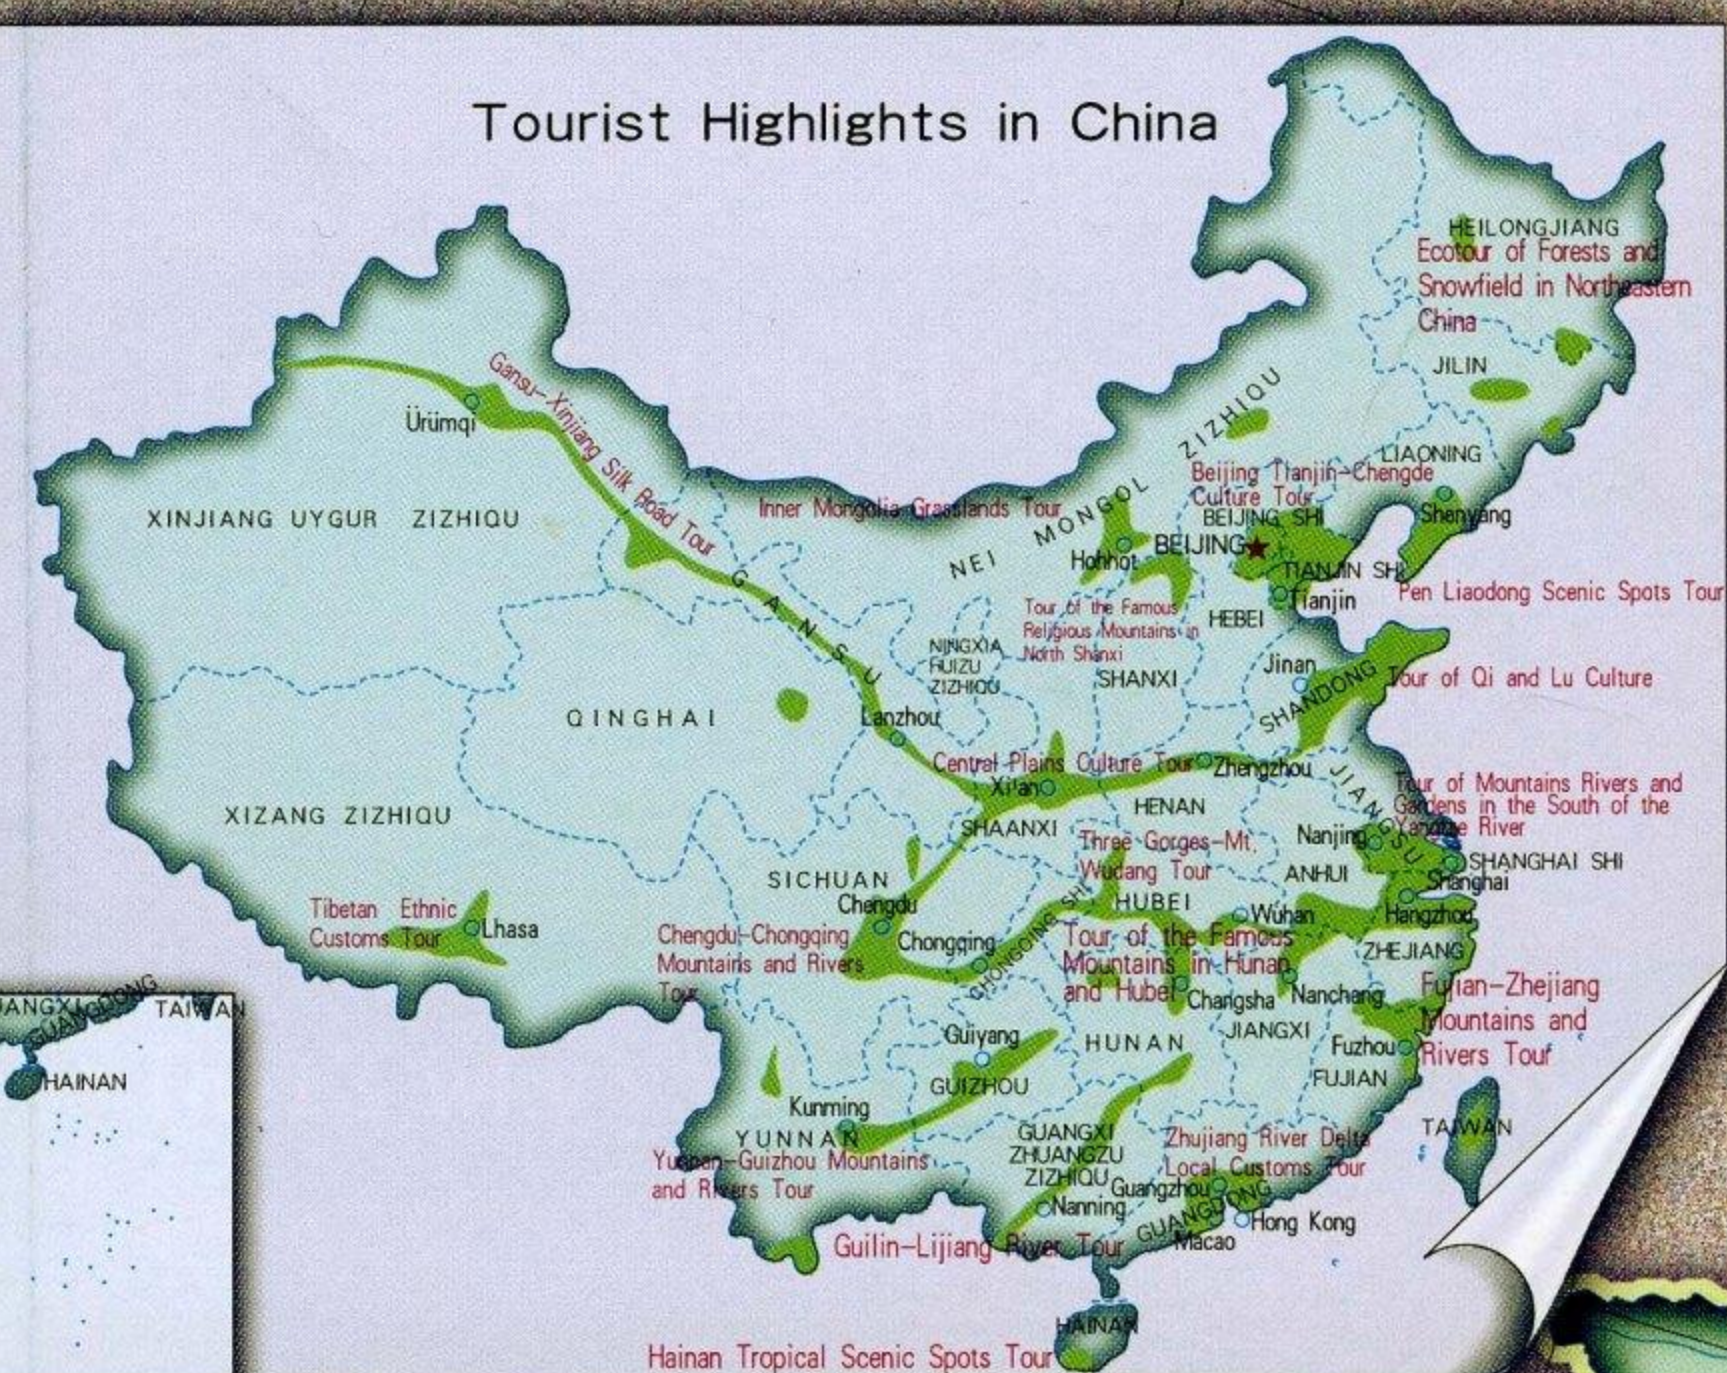

TOURIST MAP OF CHINA

1 : 8 000 000

0 80km

Top places of interest

Introduction Vast territory, complicate terrain and ancient civilization combine to give China its unique charm, making it one of the world's most attractive countries. This map, aided with pictures and explanations, tries to offer you a general view of this wonderful land.

Explanation of Symbols

- ★ Capital
- Capital of Province
- Main Tourist City
- Other City
- ▲ Ruins
- Railway
- High-Level Highway
- Highway
- Silk Road
- Great Wall
- ▲ Place for Climbing
- ★ Seaside Resort
- ★ Volcano
- ⊗ Cultural and Natural Heritage of the World
- ▲ Mountain Scenic Area
- ★ Senic Garden
- ★ Nature Reserve
- Places of Interest
- Other Scenic Spots