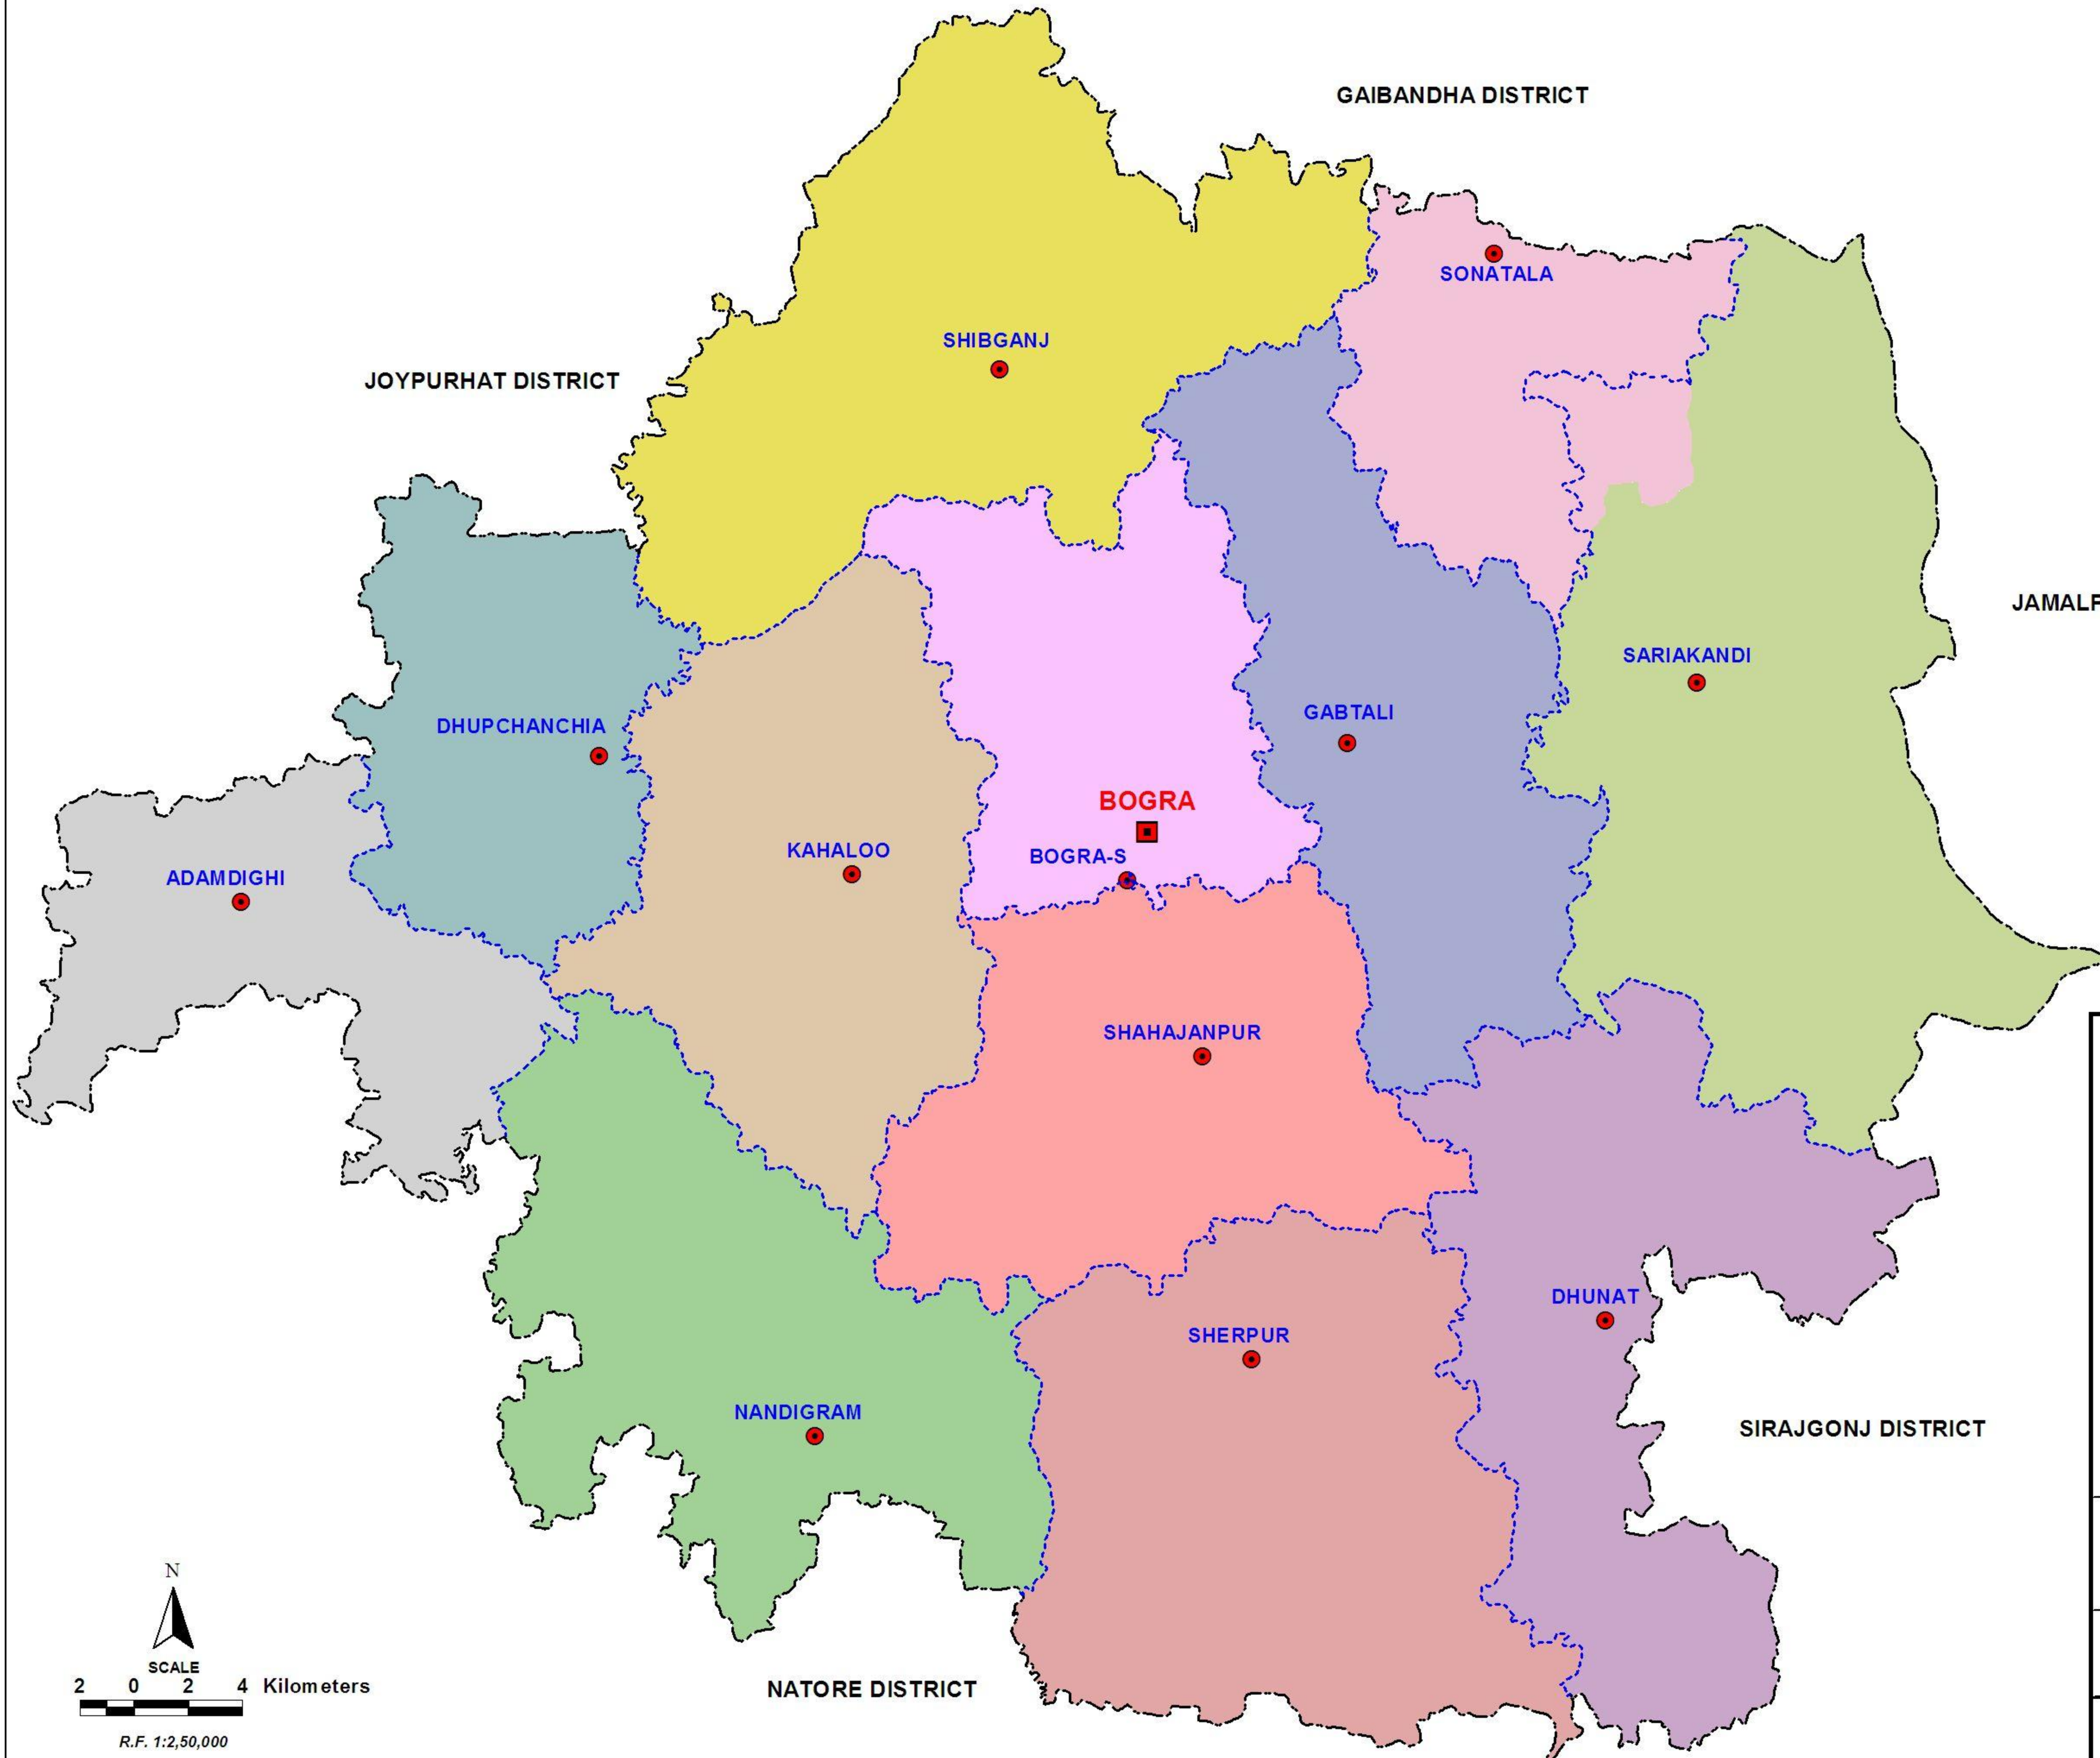

**DISTRICT MAP
DISTRICT BOGRA
DIVISION RAJSHAHI**

LEGEND

Administrative Boundary

- International Boundary
- Division Boundary
- - - District Boundary
- · · · Upazila Boundary

Administrative HQs

- District HQ
- Upazila HQ

Disclaimer : Information / theme contained in this map sheet is only for internal use of Local Government Engineering Department.
Information / theme of this map sheet is not authoritative for any other use.

Compiled from : SPOT Image 1989-90, Aerial Photograph 1983-84,
Topographic Maps, Thana Maps, B.B.S and Field Checking 2008
Projection : Lambert's Conformal Conic
Data Source : GPS Field Survey 1999

PREPARED BY : GIS UNIT
LOCAL GOVERNMENT ENGINEERING DEPARTMENT