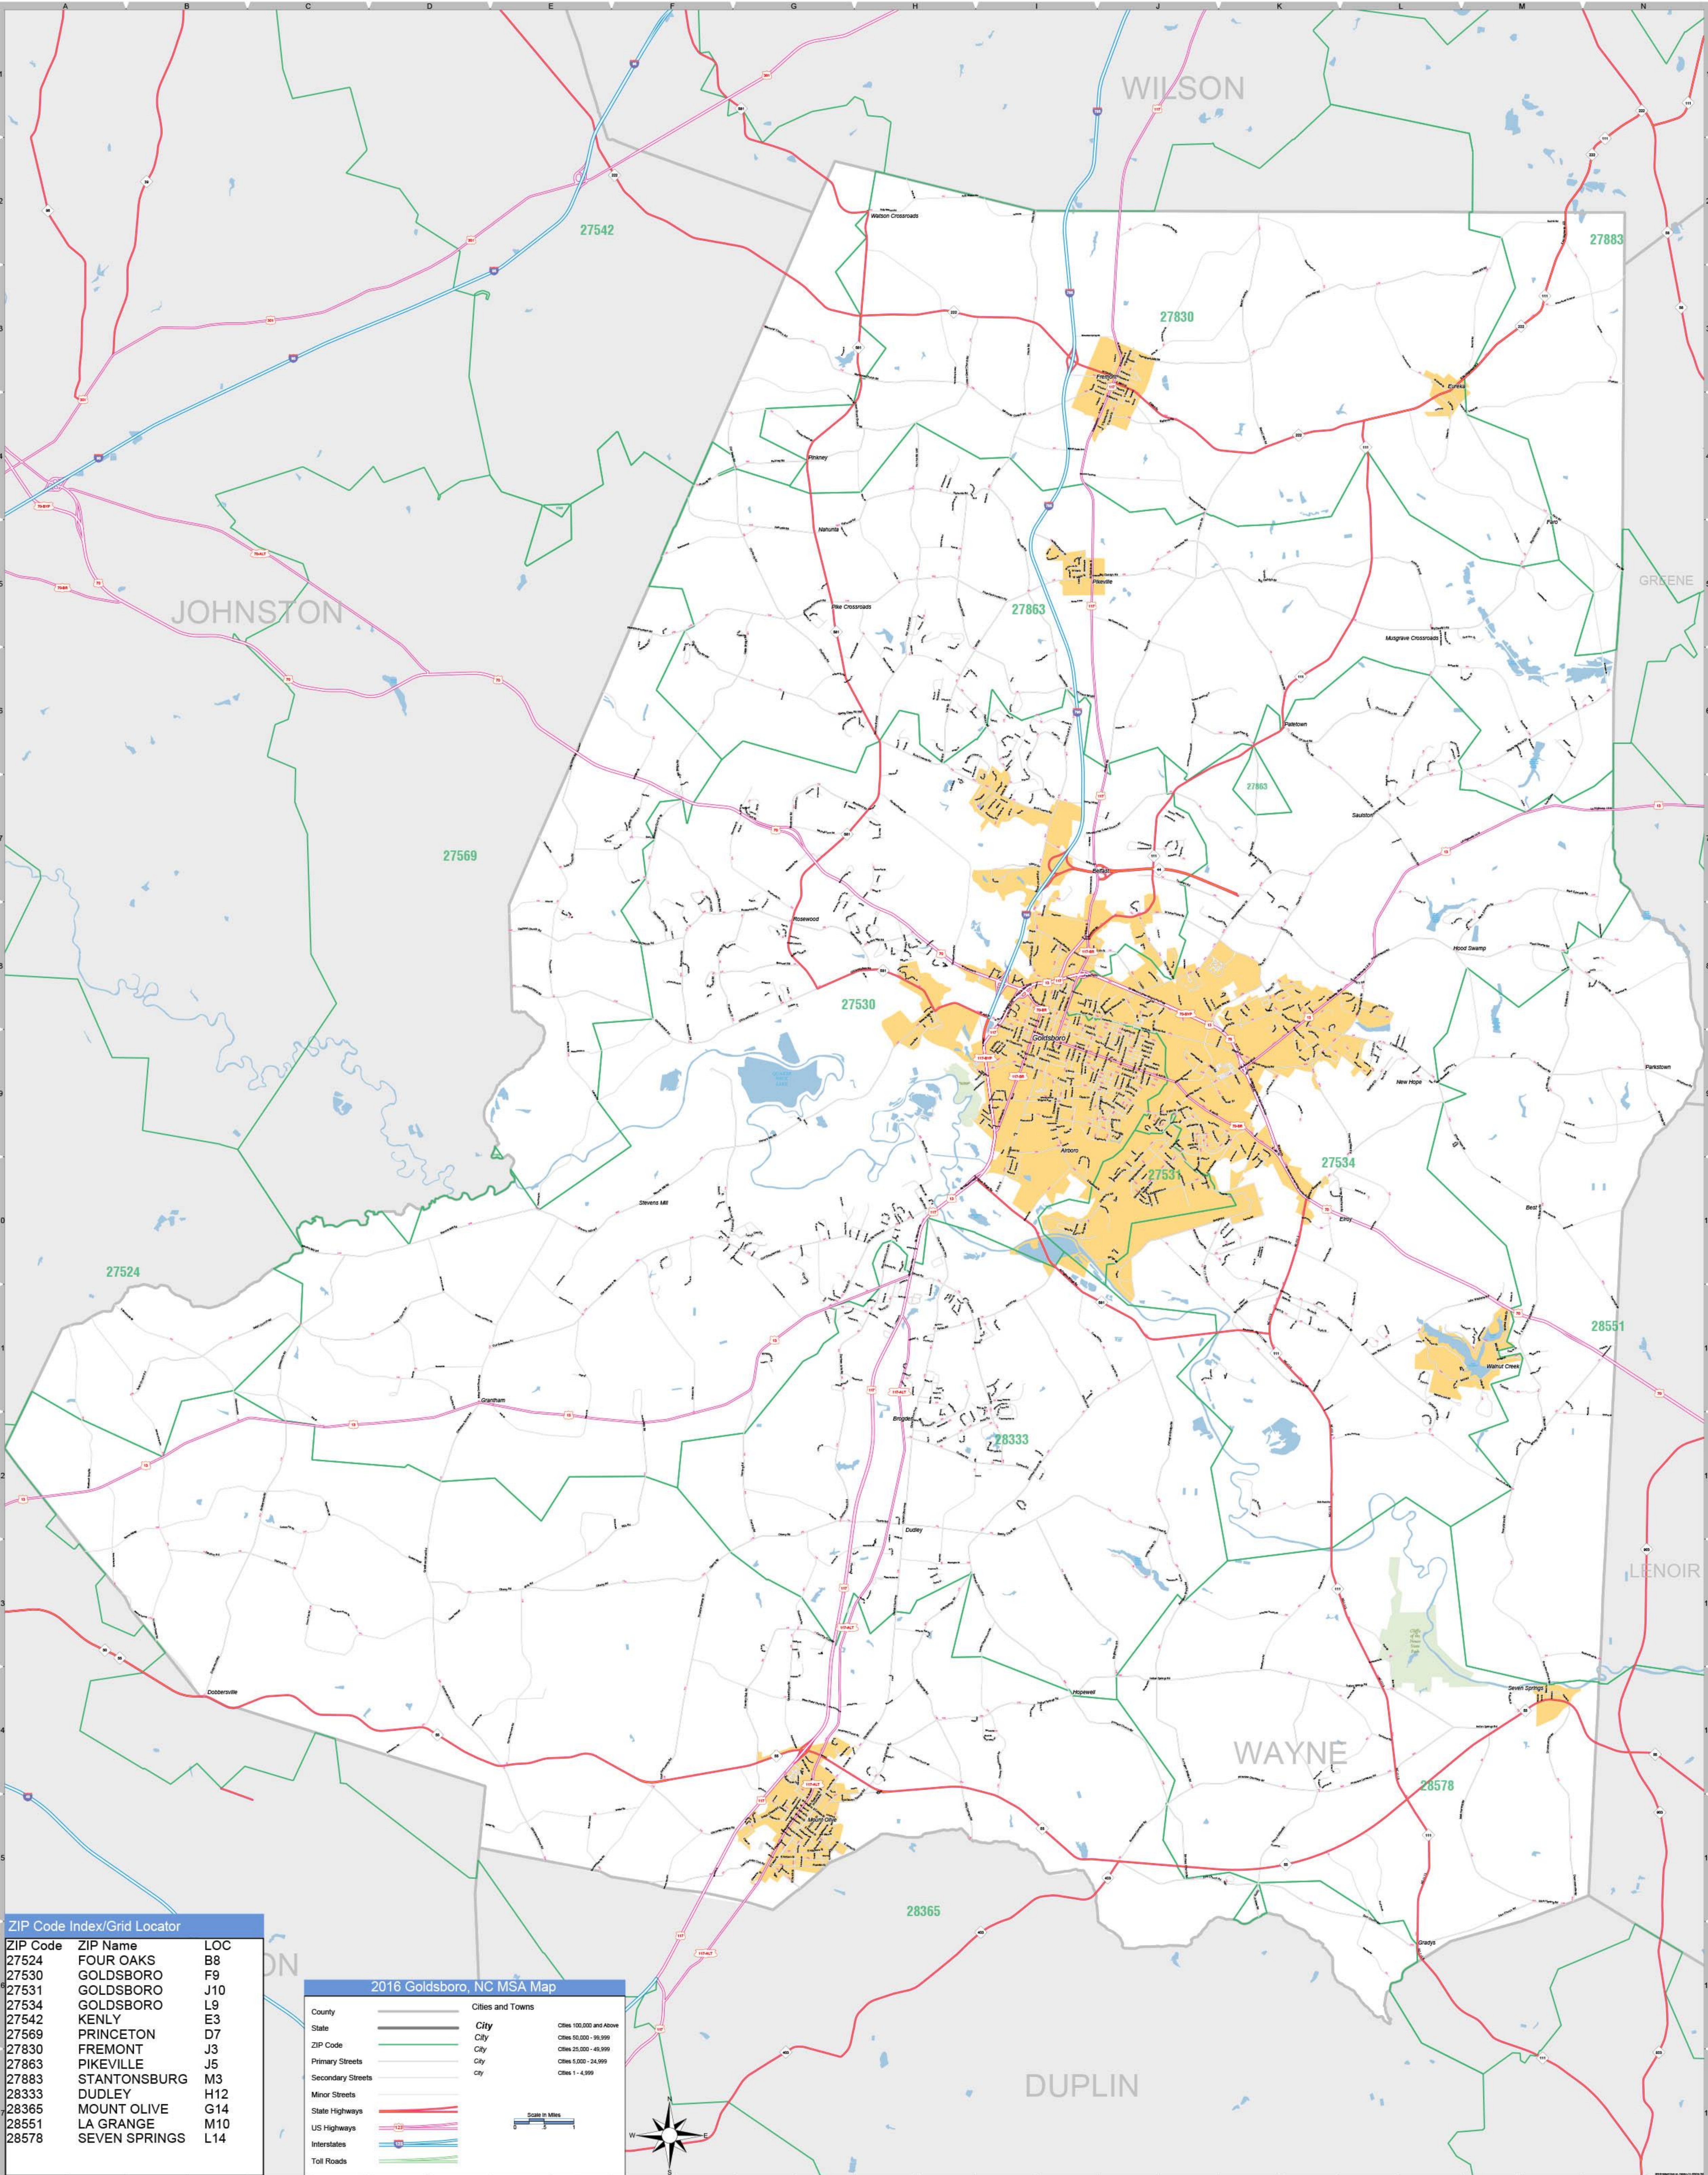

GOLDSBORO, NC METROPOLITAN STATISTICAL AREA

ZIP Code Index/Grid Locator

ZIP Code	ZIP Name	LOC
27524	FOUR OAKS	B8
27530	GOLDSBORO	F9
27531	GOLDSBORO	J10
27534	GOLDSBORO	L9
27542	KENLY	E3
27569	PRINCETON	D7
27830	FREMONT	J3
27863	PIKEVILLE	J5
27883	STANTONSBURG	M3
28333	DUDLEY	H12
28365	MOUNT OLIVE	G14
28551	LA GRANGE	M10
28578	SEVEN SPRINGS	L14

2016 Goldsboro, NC MSA Map

County	—	Cities and Towns	—
State	—	City	—
ZIP Code	—	City	—
Primary Streets	—	City	—
Secondary Streets	—	City	—
Minor Streets	—	City	—
State Highways	—	Cities 100,000 and Above	—
US Highways	—	Cities 50,000 - 99,999	—
Interstates	—	Cities 25,000 - 49,999	—
Toll Roads	—	Cities 5,000 - 24,999	—
		Cities 1 - 4,999	—

Scale in Miles: 0 1 2 3 4 5