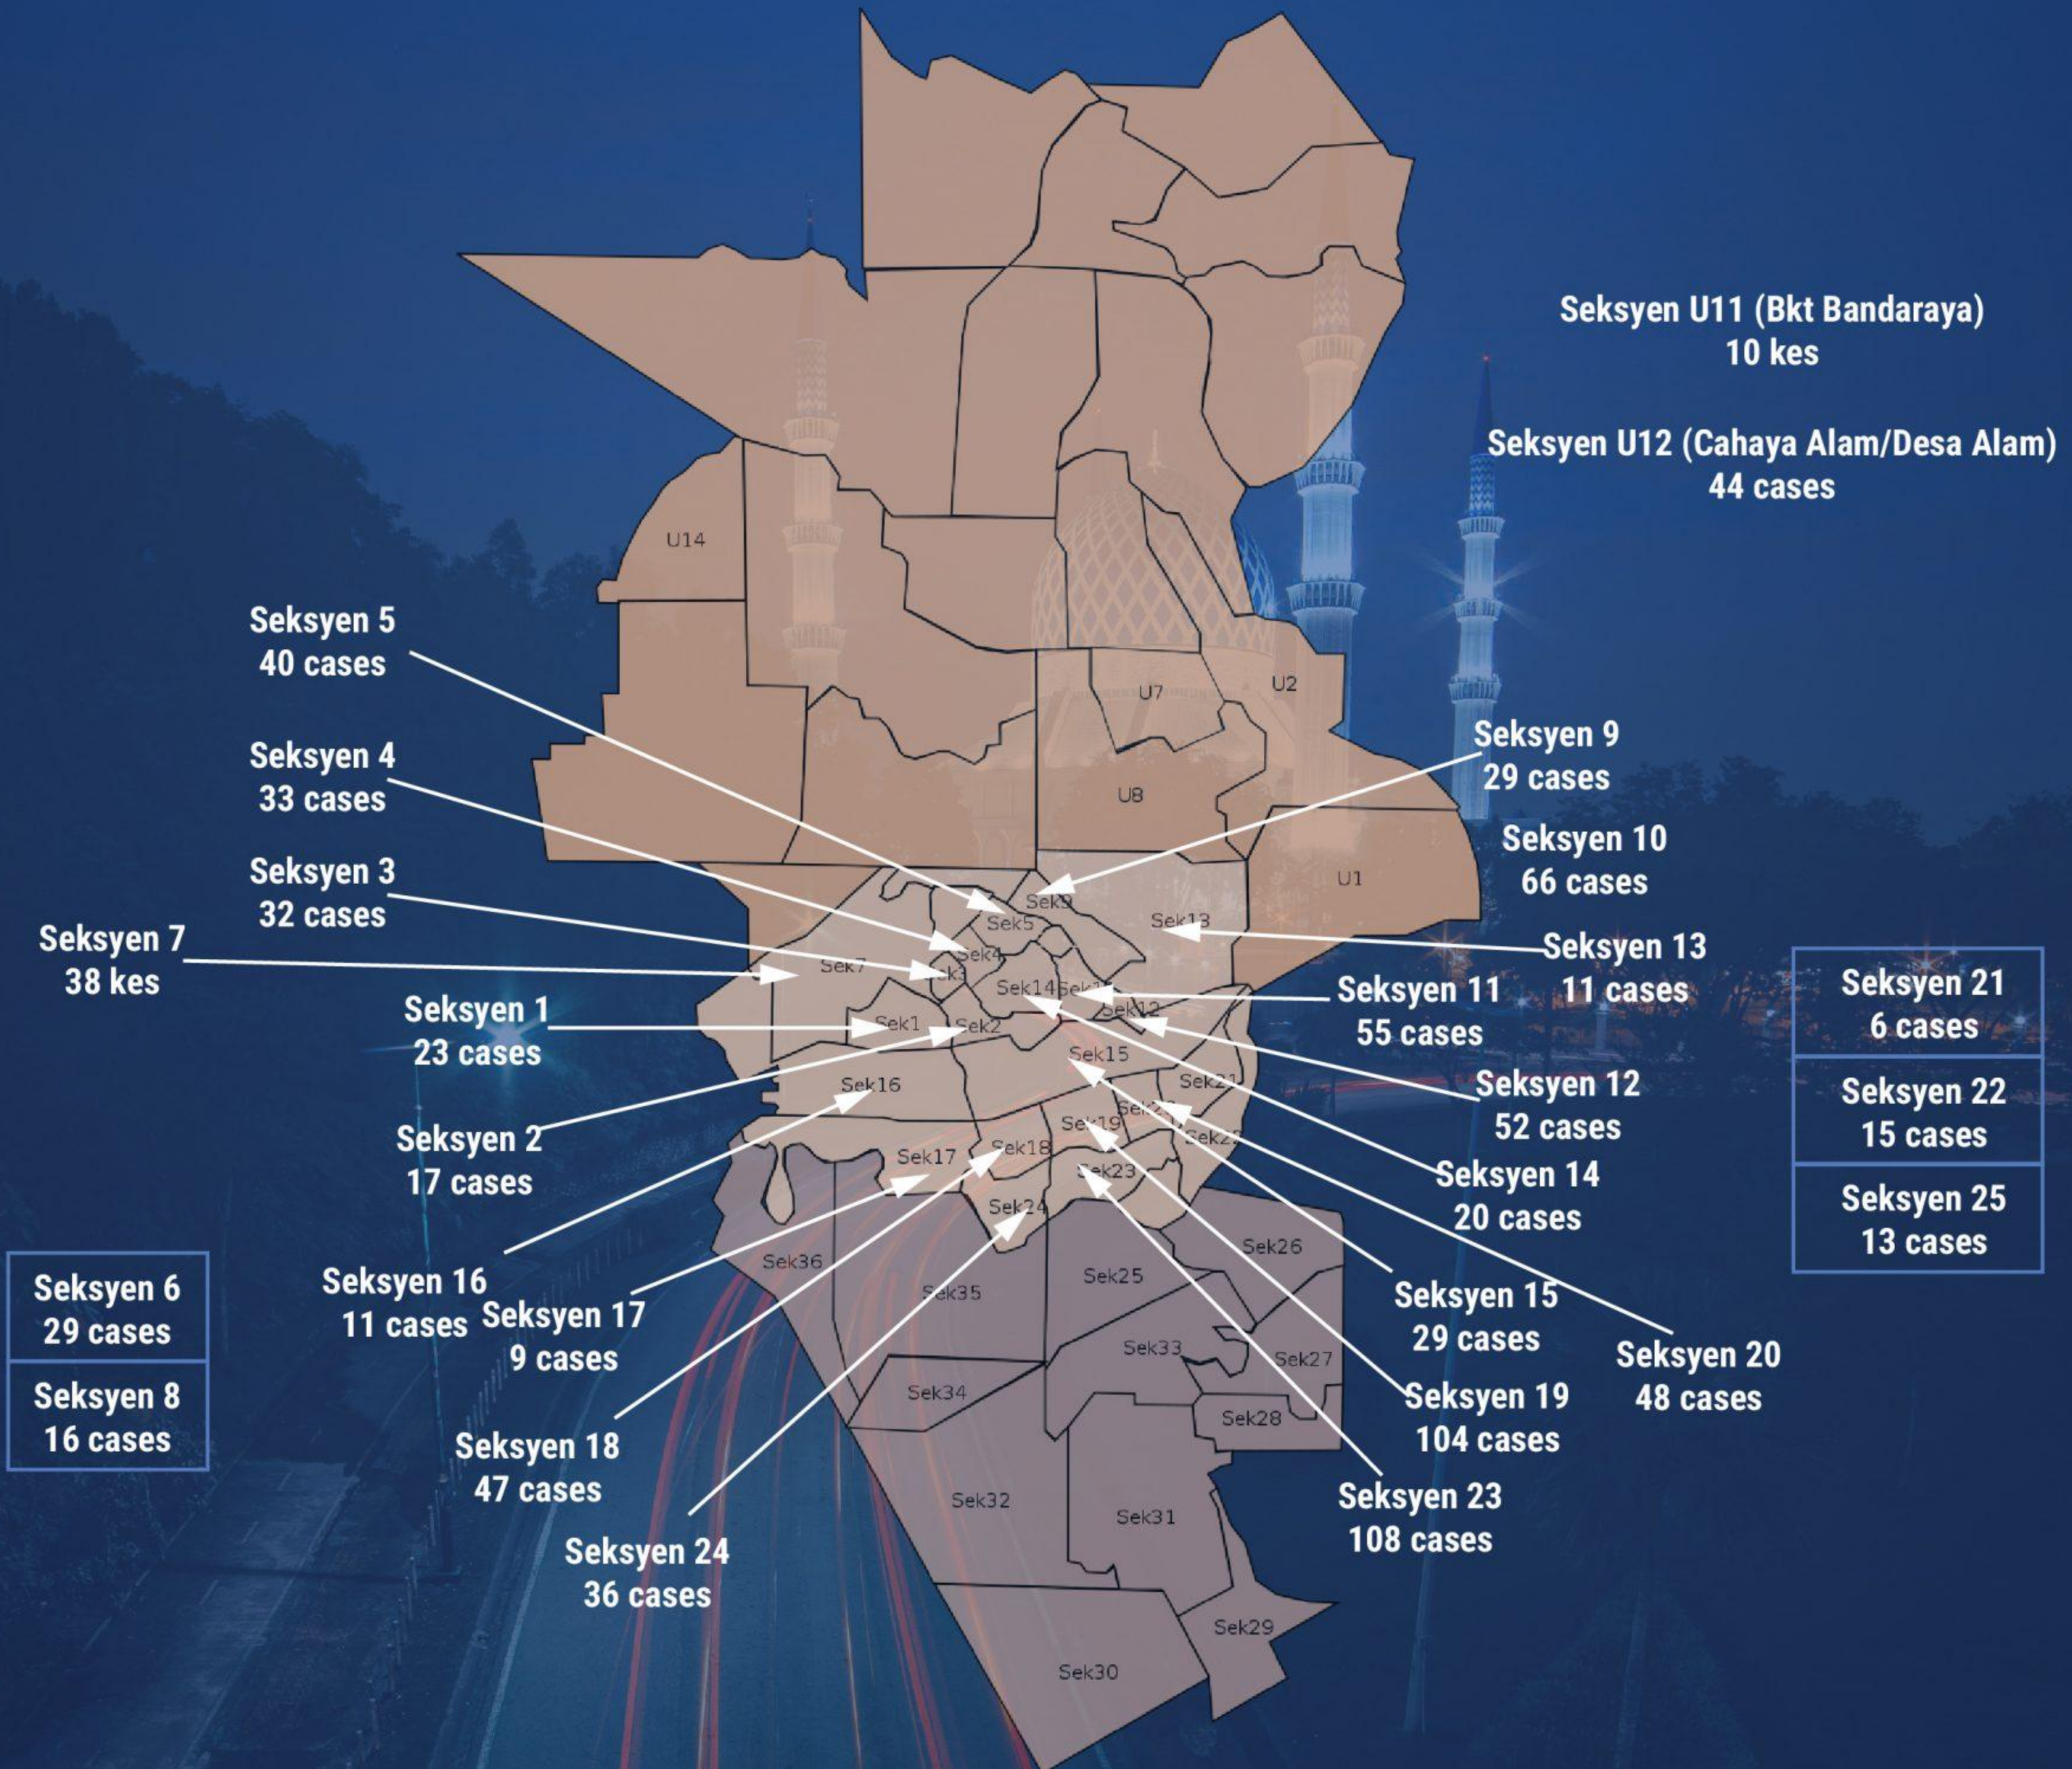

# PANDEMIC HITS SHAH ALAM HARD

A breakdown of cases throughout the various sections of Shah Alam on May 15, 2021.

**Total: 941 cases**