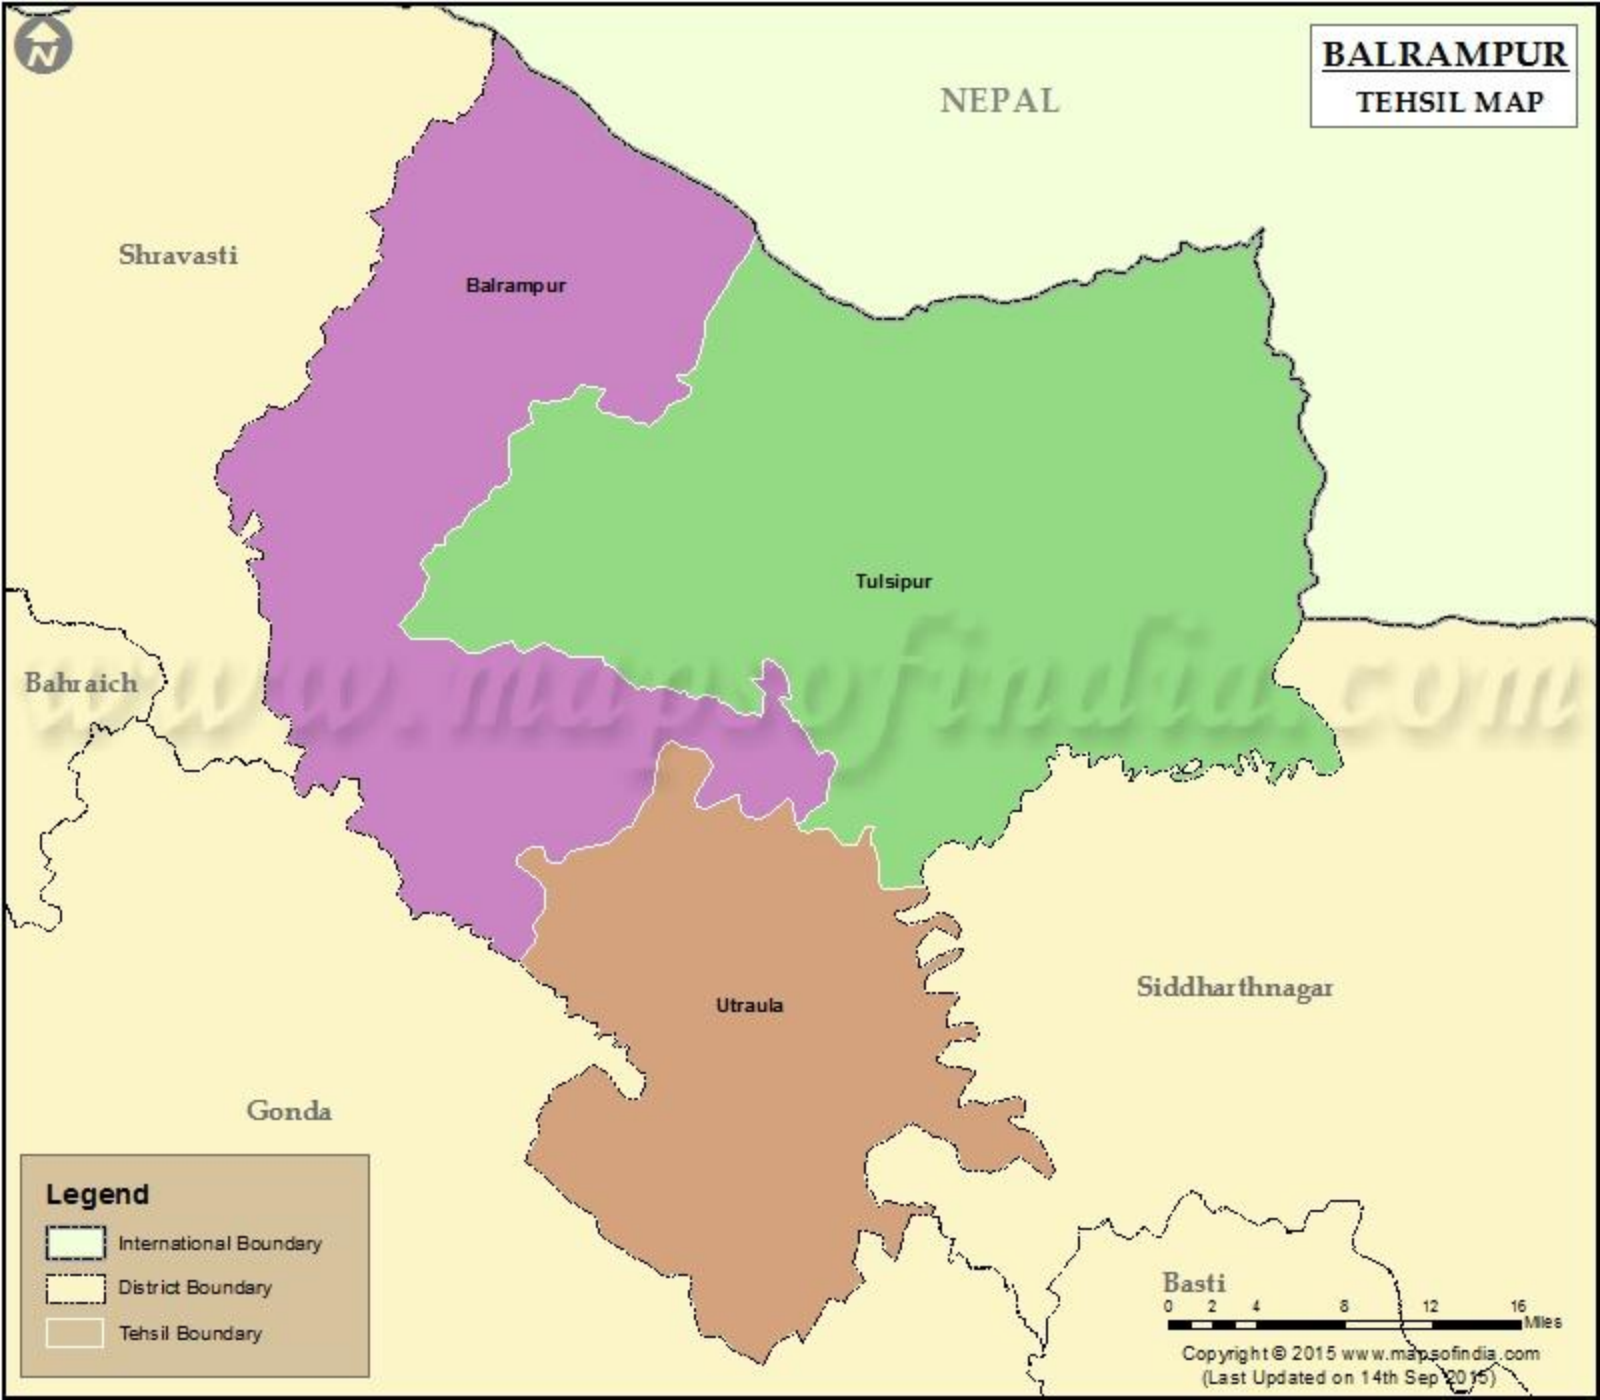

**BALRAMPUR**  
TEHSIL MAP

NEPAL

Shravasti

Balrampur

Tulsipur

Bahraich

Utraula

Siddharthnagar

Gonda

Basti

0 2 4 8 12 16 Miles

**Legend**

- International Boundary
- District Boundary
- Tehsil Boundary

Copyright © 2015 www.mapsofindia.com  
(Last Updated on 14th Sep 2015)