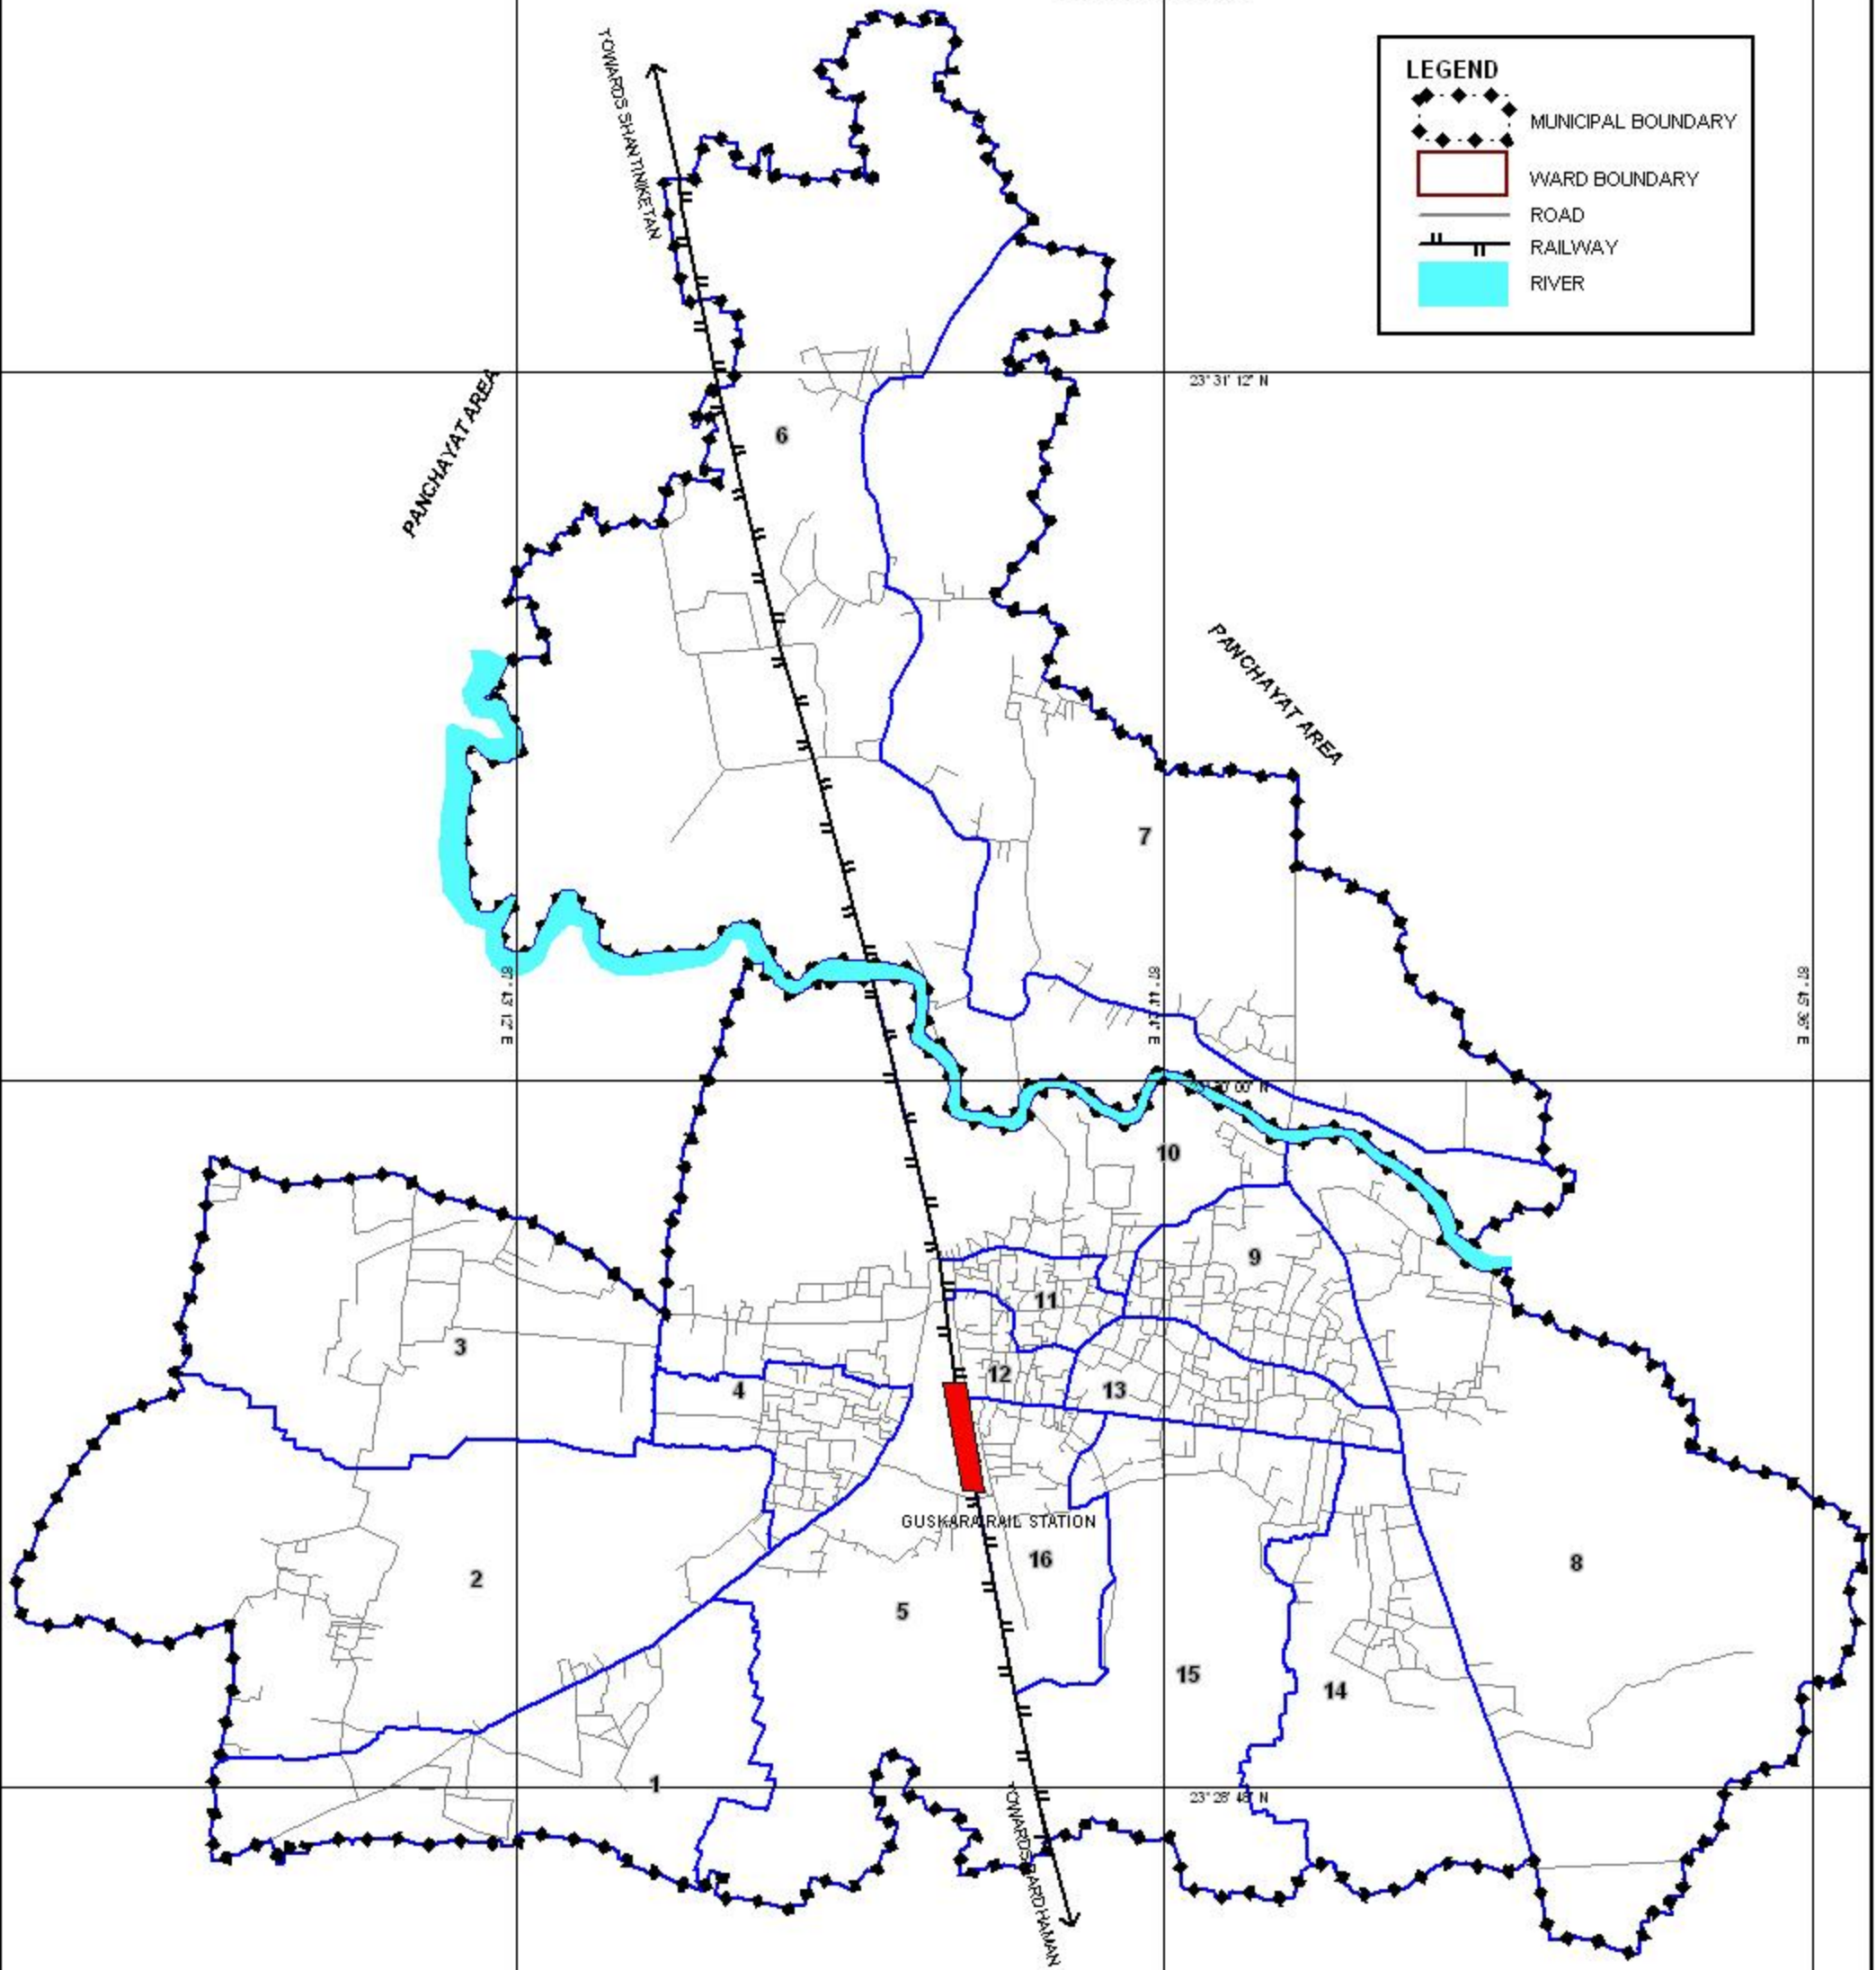

BASE MAP OF GUSKARA MUNICIPALITY

PANCHAYAT AREA

LEGEND

- MUNICIPAL BOUNDARY (dashed line with black diamonds)
- WARD BOUNDARY (solid blue line)
- ROAD (thin solid black line)
- RAILWAY (thick black line with cross-ticks)
- RIVER (solid cyan line)

PANCHAYAT AREA