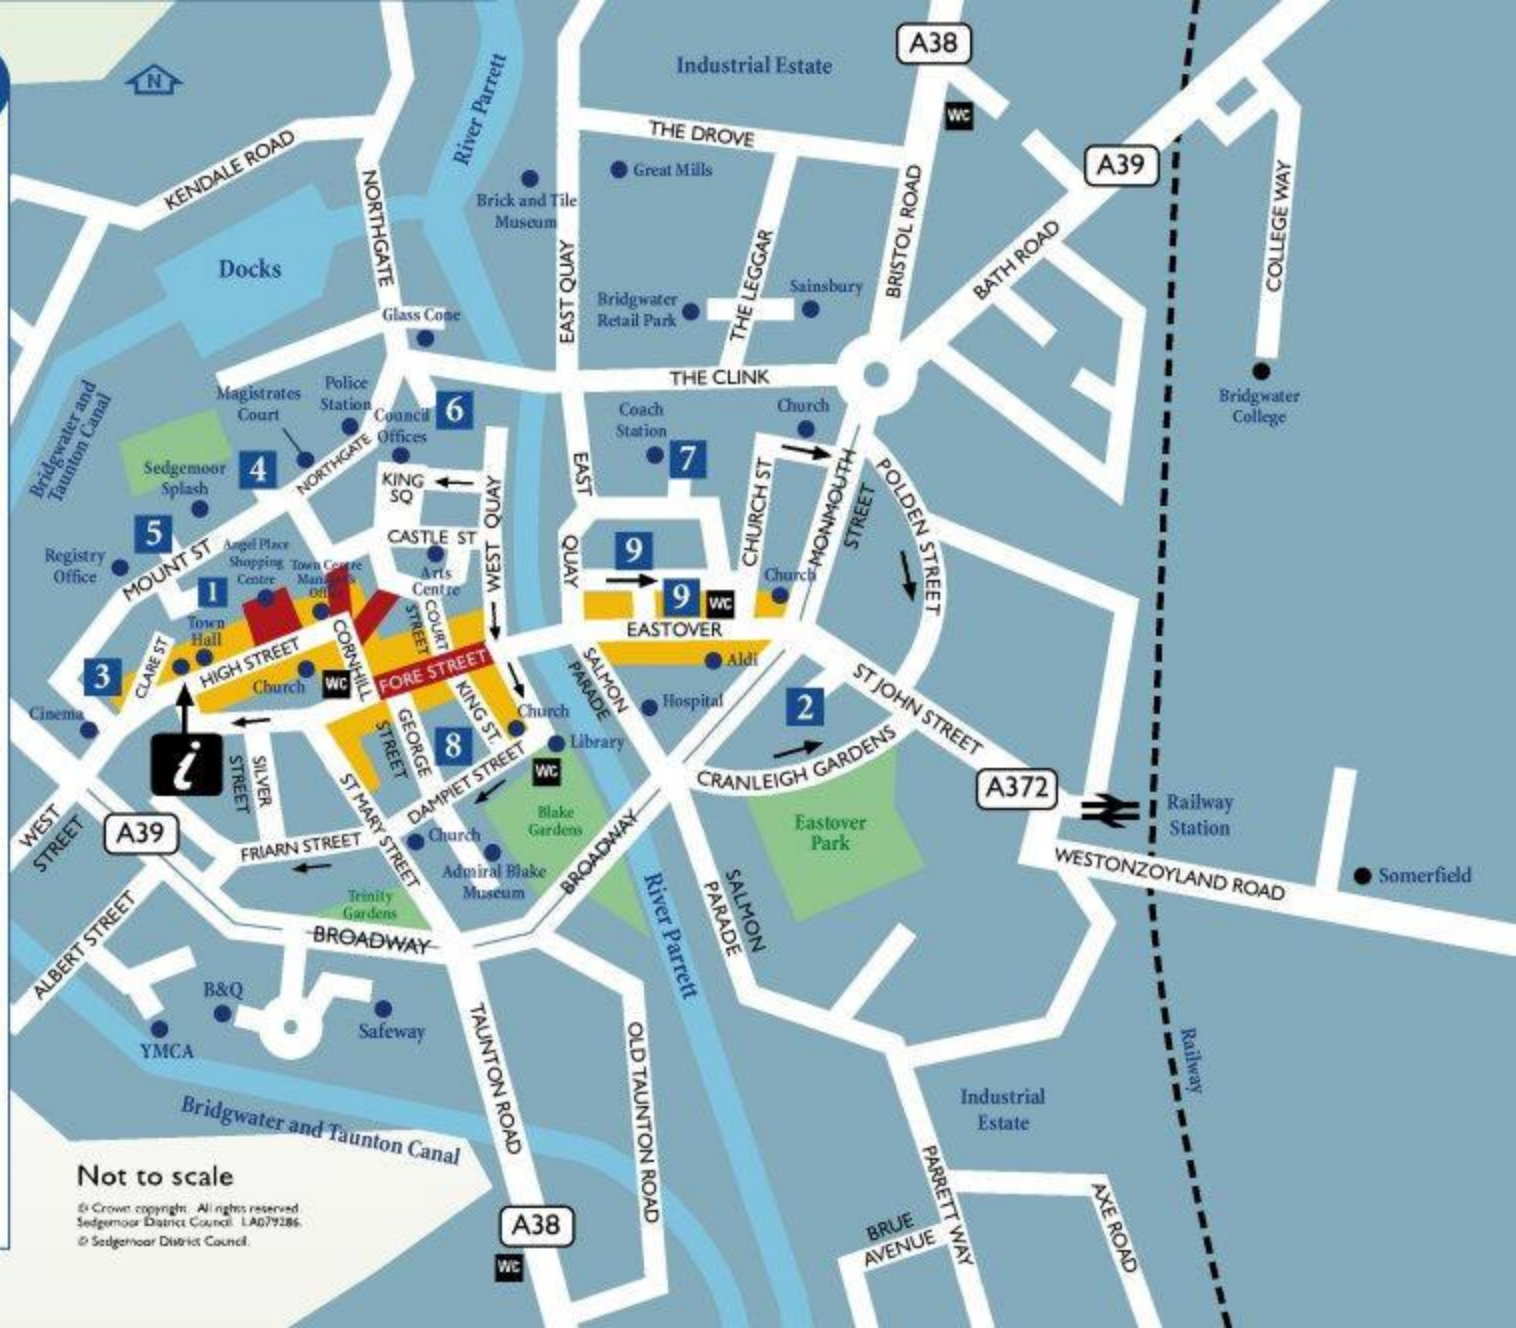

Street Map

Key

- Shopping Streets
- Pedestrianised areas
- i Tourist Information Centre
- WC Toilets
- 1 Car Park

Key to Car Parks

LOCATION	TYPE	No. of Spaces	Charges
1 Angel Place	LS	356	M-S
2 Barclay Street	LS	72	M-S
3 Market Street	LS	29	M-S
4 Mount Street (East)	LS	206	M-S, Eve, Sun
5 Mount Street (West)	LS	91	M-S, Eve, Sun
6 Northgate	LS	161	M-S
7 Rope Walk	LS	277	M-S
8 Dampiet Street	SS	45	M-S, Eve
9 Watsons Lane	SS	89	M-S, Eve

Key

- LS Long Stay
- SS Short Stay
- M-S Monday - Saturday, 0800-1800 hours.
- Sun Sunday charges.
- Eve Evening charges

Not to scale