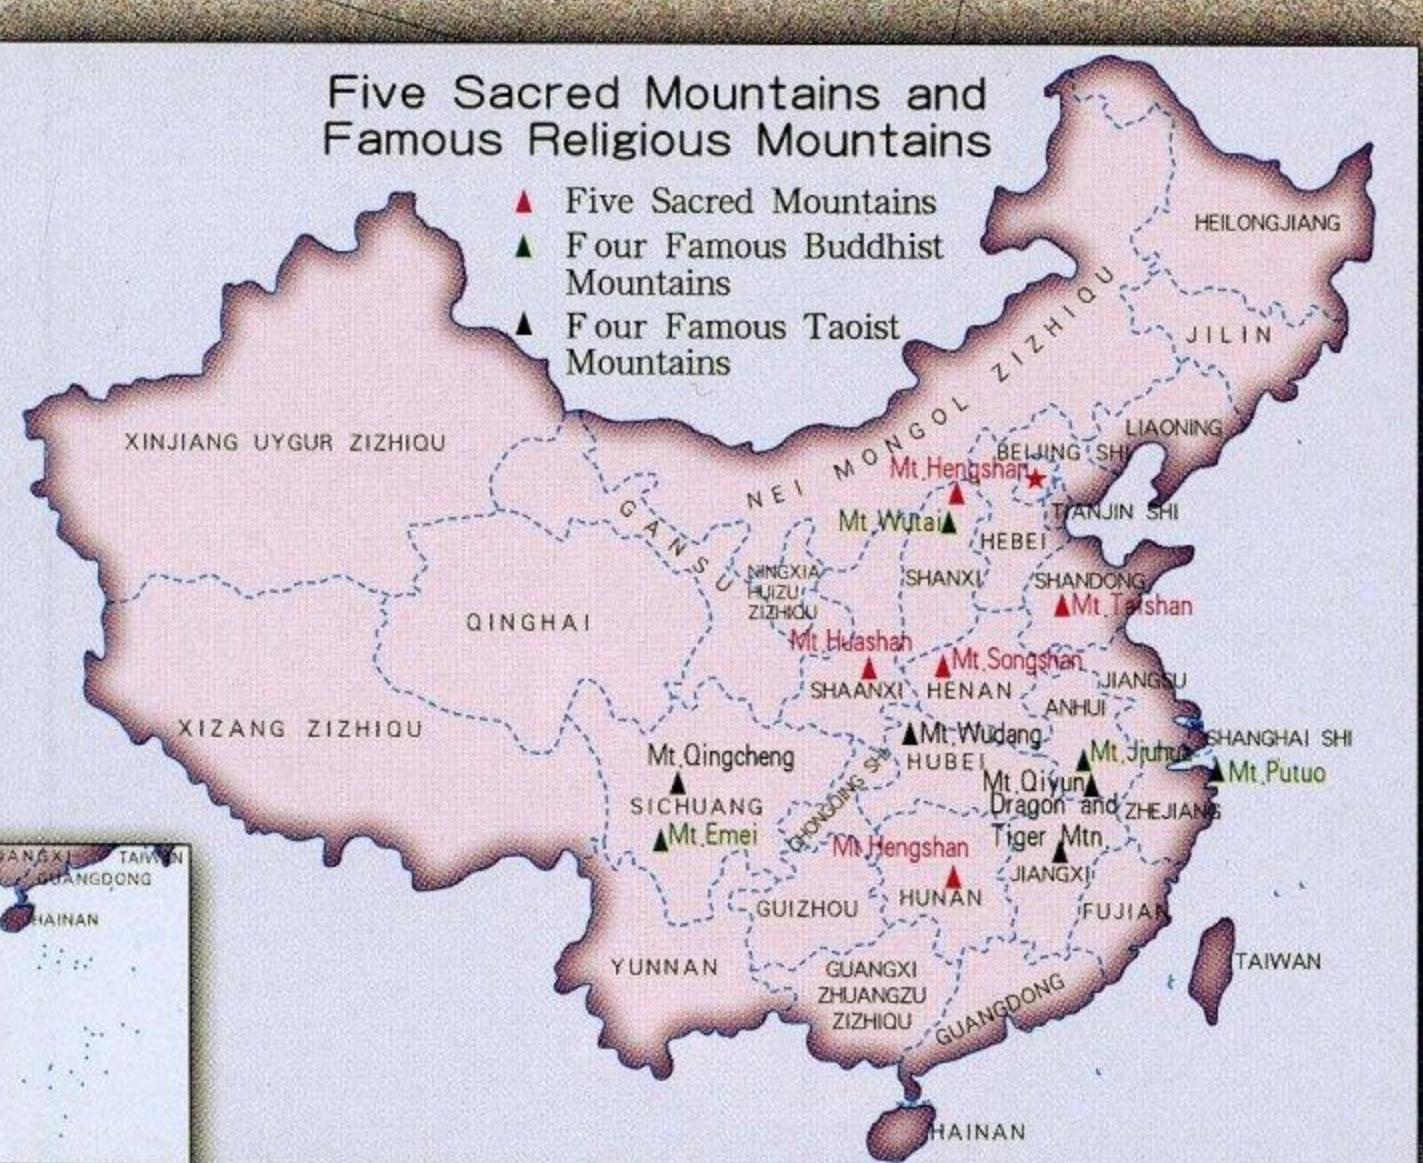

TOURIST MAP OF CHINA

1 : 8 000 000

0 80km

Top places of interest

Introduction Vast territory, complicate terrain and ancient civilization combine to give China its unique charm, making it one of the world's most attractive countries. This map, aided with pictures and explanations, tries to offer you a general view of this wonderful land.

Explanation of Symbols

- ★ Capital
- Capital of Province
- Main Tourist City
- Other City
- ▲ Ruins
- Railway
- High-Level Highway
- Highway
- Silk Road
- Great Wall
- ▲ Place for Climbing
- ★ Seaside Resort
- ★ Volcano
- ⊙ Cultural and Natural Heritage of the World
- ▲ Mountain Scenic Area
- ★ Senic Garden
- ★ Nature Reserve
- Places of Interest
- Other Scenic Spots

Historical and Cultural

Group	Year	Scenic Area	
First Group 24 (11)	1	Beijing	
	2	Chengde	
	3	Datong	
	4	Nanjing	
	5	Suzhou	
	6	Fuzhou	
	7	Hangzhou	
	8	Guangzhou	
	9	Shanghai	
	10	Shou Xian	
	11	Wuhan	
	12	Xi'an	
	13	Yantai	
	14	Zhenjiang	
	Second Group 38	1	Tianjin
2		Beijing	
3		Hohhot	
4		Shenyang	
5		Shanghai	
6		Zhenjiang	
7		Changsha	
8		Xuzhou	
9		Wuhan	
10		Hunan	
11		Guangzhou	
12		Shi Xian	
13		Shou Xian	
14		Bozhou	
15		Fuzhou	
16		Zhangzhou	
17		Nanchang	
18		Ban	
19		Aoyang	
20		Nanyang	
21		Shenyang	
22		Wuhan	
23		Xiangyang	
24	Changzhou		
25	Changzhou		
26	Langzhou		
Third Group 37	1	Zhenjiang	
	2	Handan	
	3	Chengde	
	4	Xi'an	
	5	Shi Xian	
	6	Jilin	
	7	Jian	
	8	Shenyang	
	9	Quzhou	
	10	Linhai	
	11	Changting	
	12	Ganzhou