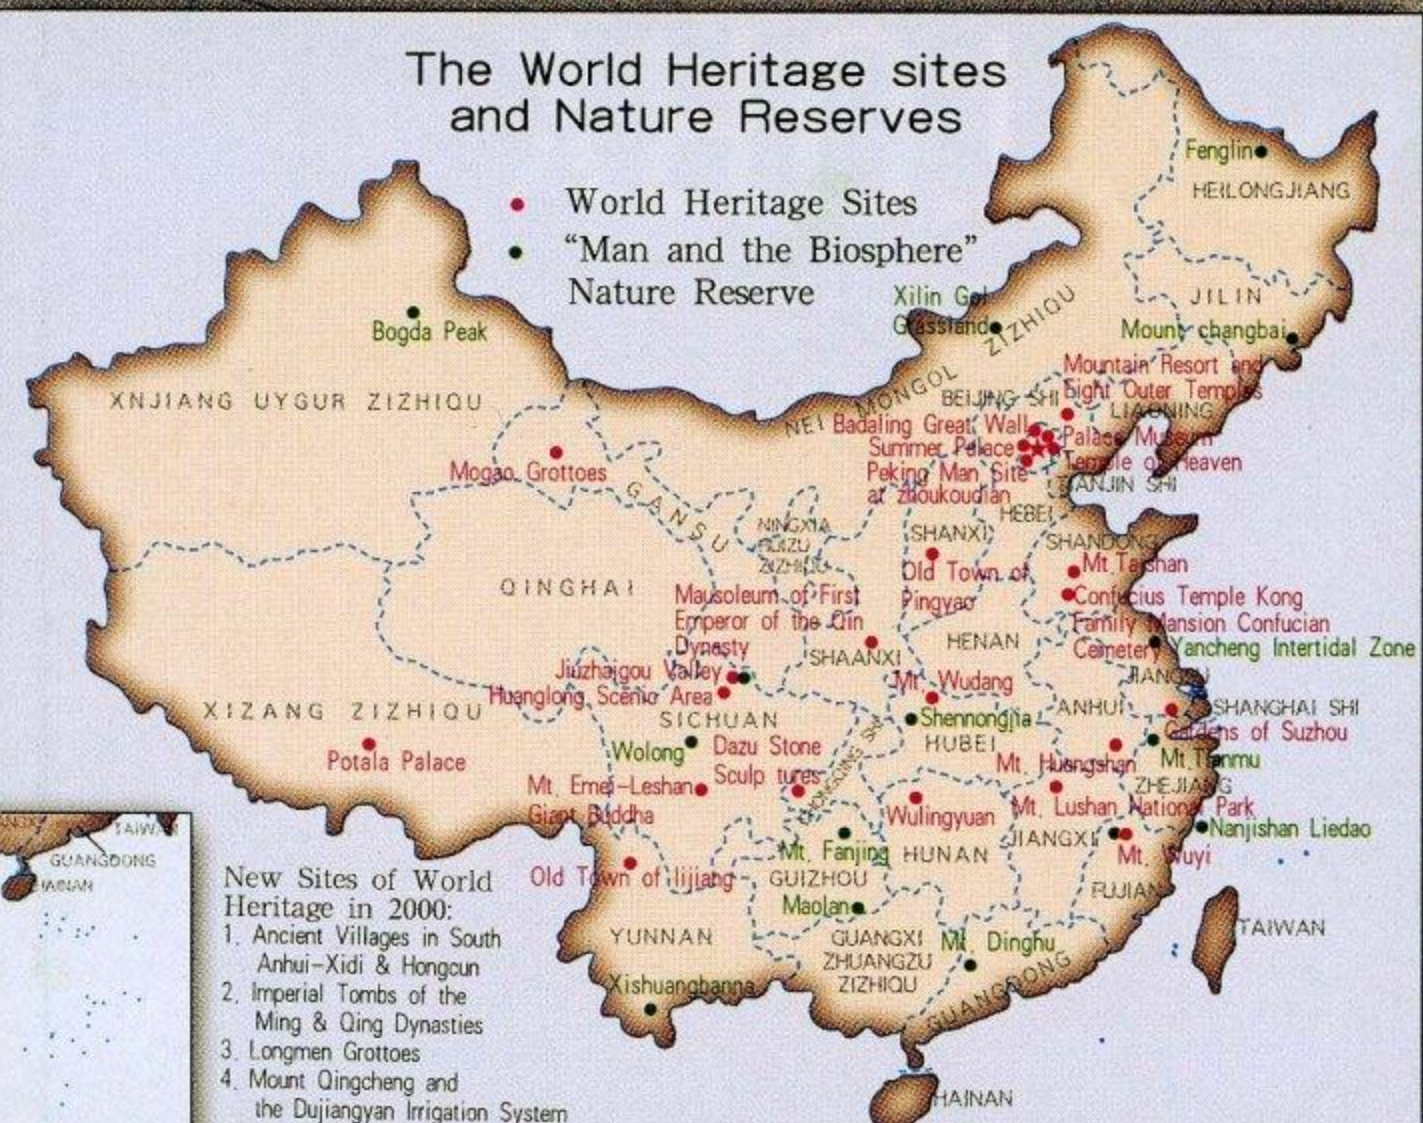

TOURIST MAP OF CHINA

1 : 8 000 000

0 80km

Top places of interest

Introduction Vast territory, complicate terrain and ancient civilization combine to give China its unique charm, making it one of the world's most attractive countries. This map, aided with pictures and explanations, tries to offer you a general view of this wonderful land.

Explanation of Symbols

- ★ Capital
- Capital of Province
- Main Tourist City
- Other City
- ▲ Ruins
- Railway
- High-Level Highway
- Highway
- Silk Road
- Great Wall
- ▲ Place for Climbing
- ★ Seaside Resort
- ★ Volcano
- ⊙ Cultural and Natural Heritage of the World
- ▲ Mountain Scenic Area
- ★ Senic Garden
- ★ Nature Reserve
- Places of Interest
- Other Scenic Spots

Historical and Cultural

Group	Year	Scenic Area	
First Group 24 (11)	1	Beijing	
	2	Chengde	
	3	Datong	
	4	Nanjing	
	5	Suzhou	
	6	Fuzhou	
	7	Hangzhou	
	8	Guangzhou	
	9	Shanghai	
	10	Shou Xian	
	11	Wuhan	
	12	Xi'an	
	13	Yantai	
	14	Zhenjiang	
	Second Group 38	1	Tianjin
2		Beijing	
3		Hohhot	
4		Shenyang	
5		Shanghai	
6		Zhenjiang	
7		Changsha	
8		Xuzhou	
9		Wuhan	
10		Hunan	
11		Guangzhou	
12		Shi Xian	
13		Shou Xian	
14		Bozhou	
15		Fuzhou	
16		Zhangzhou	
17		Nanchang	
18		Ban	
19		Aoyang	
20		Nanyang	
21		Shenyang	
22		Wuhan	
23		Xiangyang	
24	Changzhou		
25	Changzhou		
26	Langzhou		
Third Group 37	1	Zhenjiang	
	2	Handan	
	3	Chengde	
	4	Xi'an	
	5	Shi Xian	
	6	Jilin	
	7	Jian	
	8	Shenyang	
	9	Quzhou	
	10	Linhai	
	11	Changting	
	12	Ganzhou