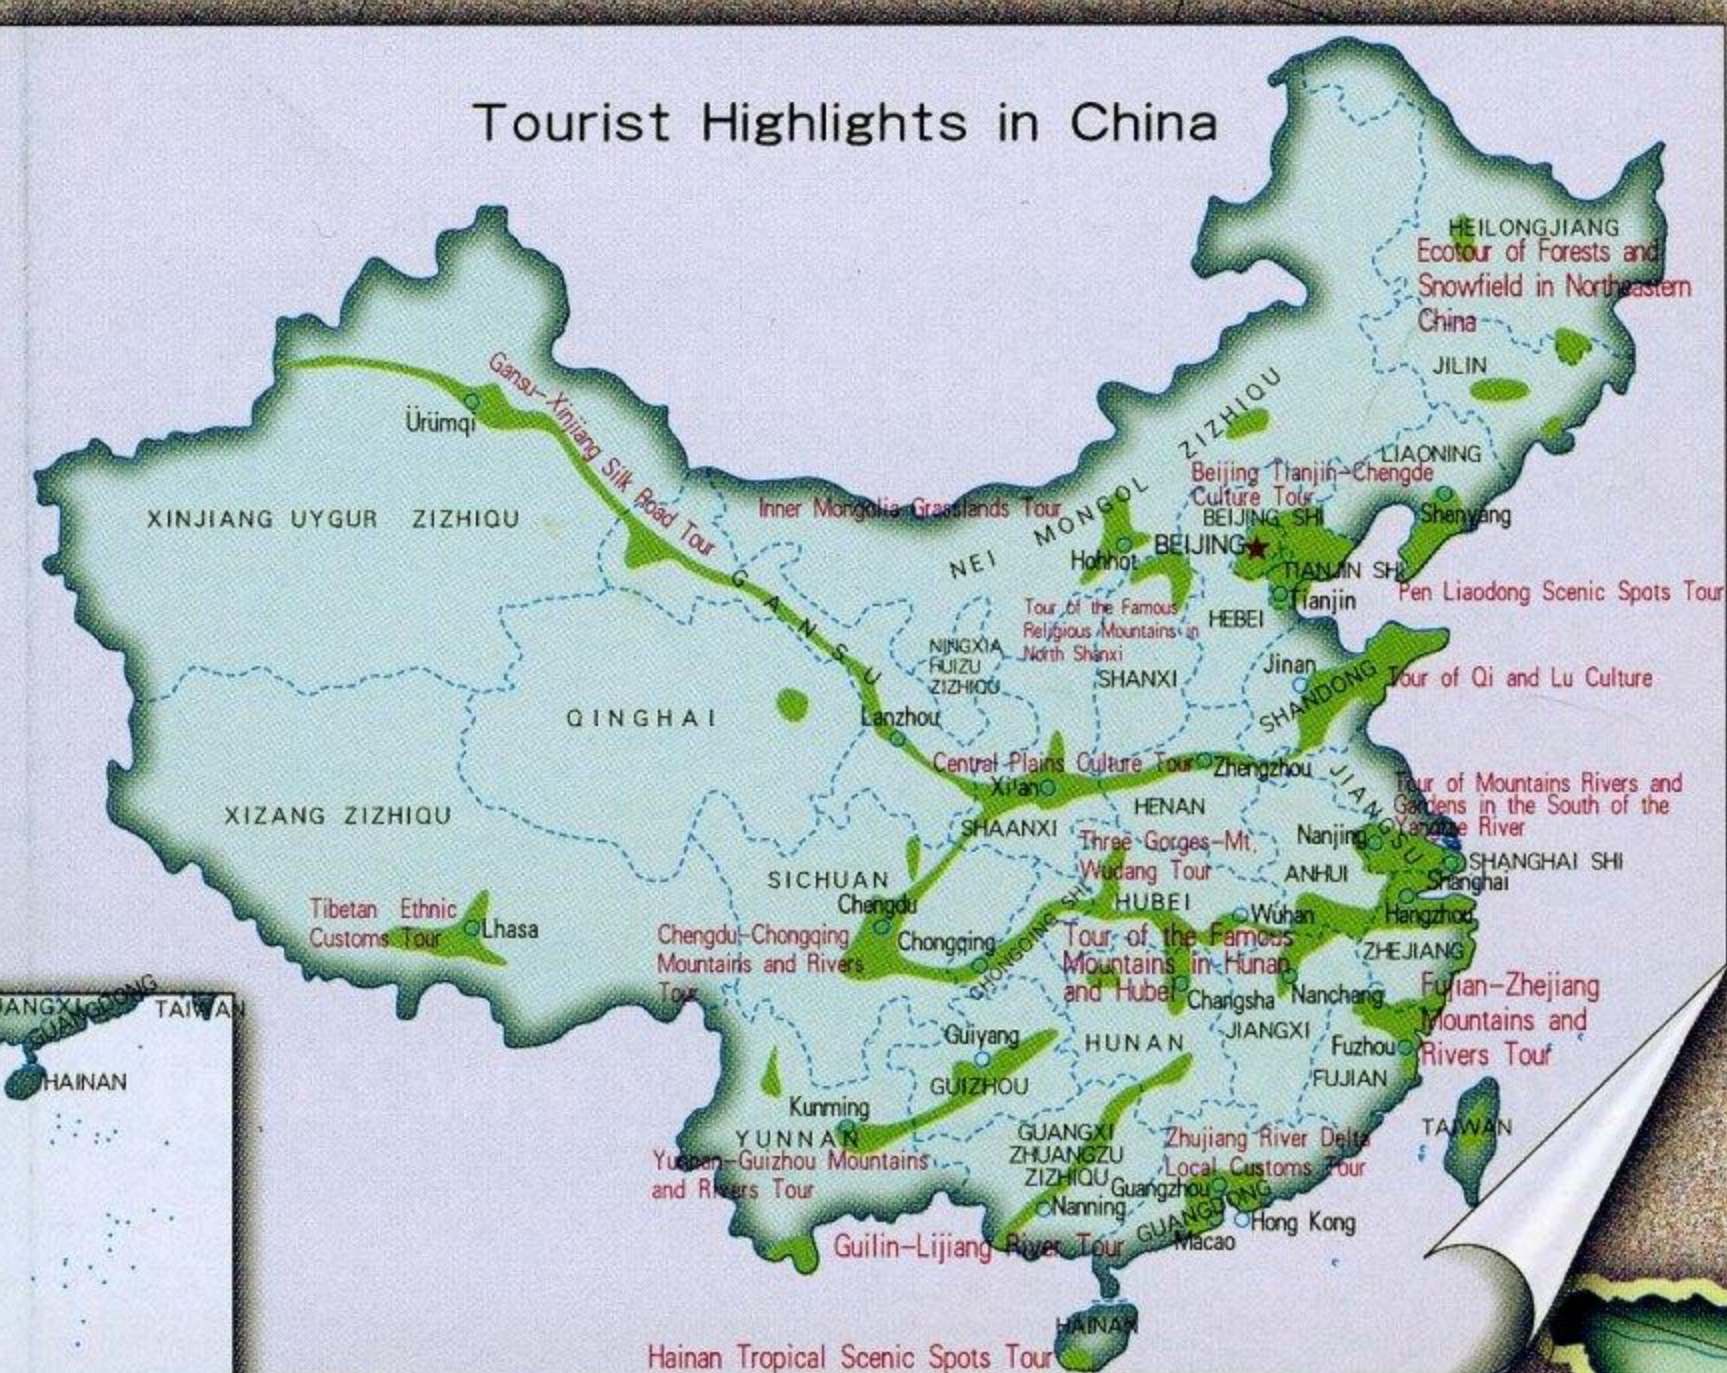

TOURIST MAP OF CHINA

1 : 8 000 000

0 80km

Top places of interest

Introduction Vast territory, complicate terrain and ancient civilization combine to give China its unique charm, making it one of the world's most attractive countries. This map, aided with pictures and explanations, tries to offer you a general view of this wonderful land.

Explanation of Symbols

- ★ Capital
- Capital of Province
- Main Tourist City
- Other City
- ▲ Ruins
- Railway
- High-Level Highway
- Highway
- Silk Road
- Great Wall
- ▲ Place for Climbing
- ★ Seaside Resort
- ★ Volcano
- ⊙ Cultural and Natural Heritage of the World
- ▲ Mountain Scenic Area
- ★ Senic Garden
- ★ Nature Reserve
- Places of Interest
- Other Scenic Spots

Historical and Cultural

Group	Year	Scenic Area	
First Group 24 (11)	1	Beijing	
	2	Chengde	
	3	Datong	
	4	Nanjing	
	5	Suzhou	
	6	Fuzhou	
	7	Hangzhou	
	8	Guangzhou	
	9	Shanghai	
	10	Shou Xian	
	11	Wuhan	
	12	Xi'an	
	13	Yantai	
	14	Zhenjiang	
	Second Group 38	1	Tianjin
2		Beijing	
3		Hohhot	
4		Shenyang	
5		Shanghai	
6		Zhenjiang	
7		Changsha	
8		Xuzhou	
9		Wuhan	
10		Hunan	
11		Guangzhou	
12		Shi Xian	
13		Shou Xian	
14		Bozhou	
15		Fuzhou	
16		Zhangzhou	
17		Nanchang	
18		Ban	
19		Aoyang	
20		Nanyang	
21		Shenyang	
22		Wuhan	
23		Xiangyang	
24	Changzhou		
25	Changzhou		
26	Langzhou		
Third Group 37	1	Zhenjiang	
	2	Handan	
	3	Chengde	
	4	Xi'an	
	5	Shi Xian	
	6	Jilin	
	7	Jian	
	8	Shenyang	
	9	Quzhou	
	10	Linhai	
	11	Changting	
	12	Ganzhou