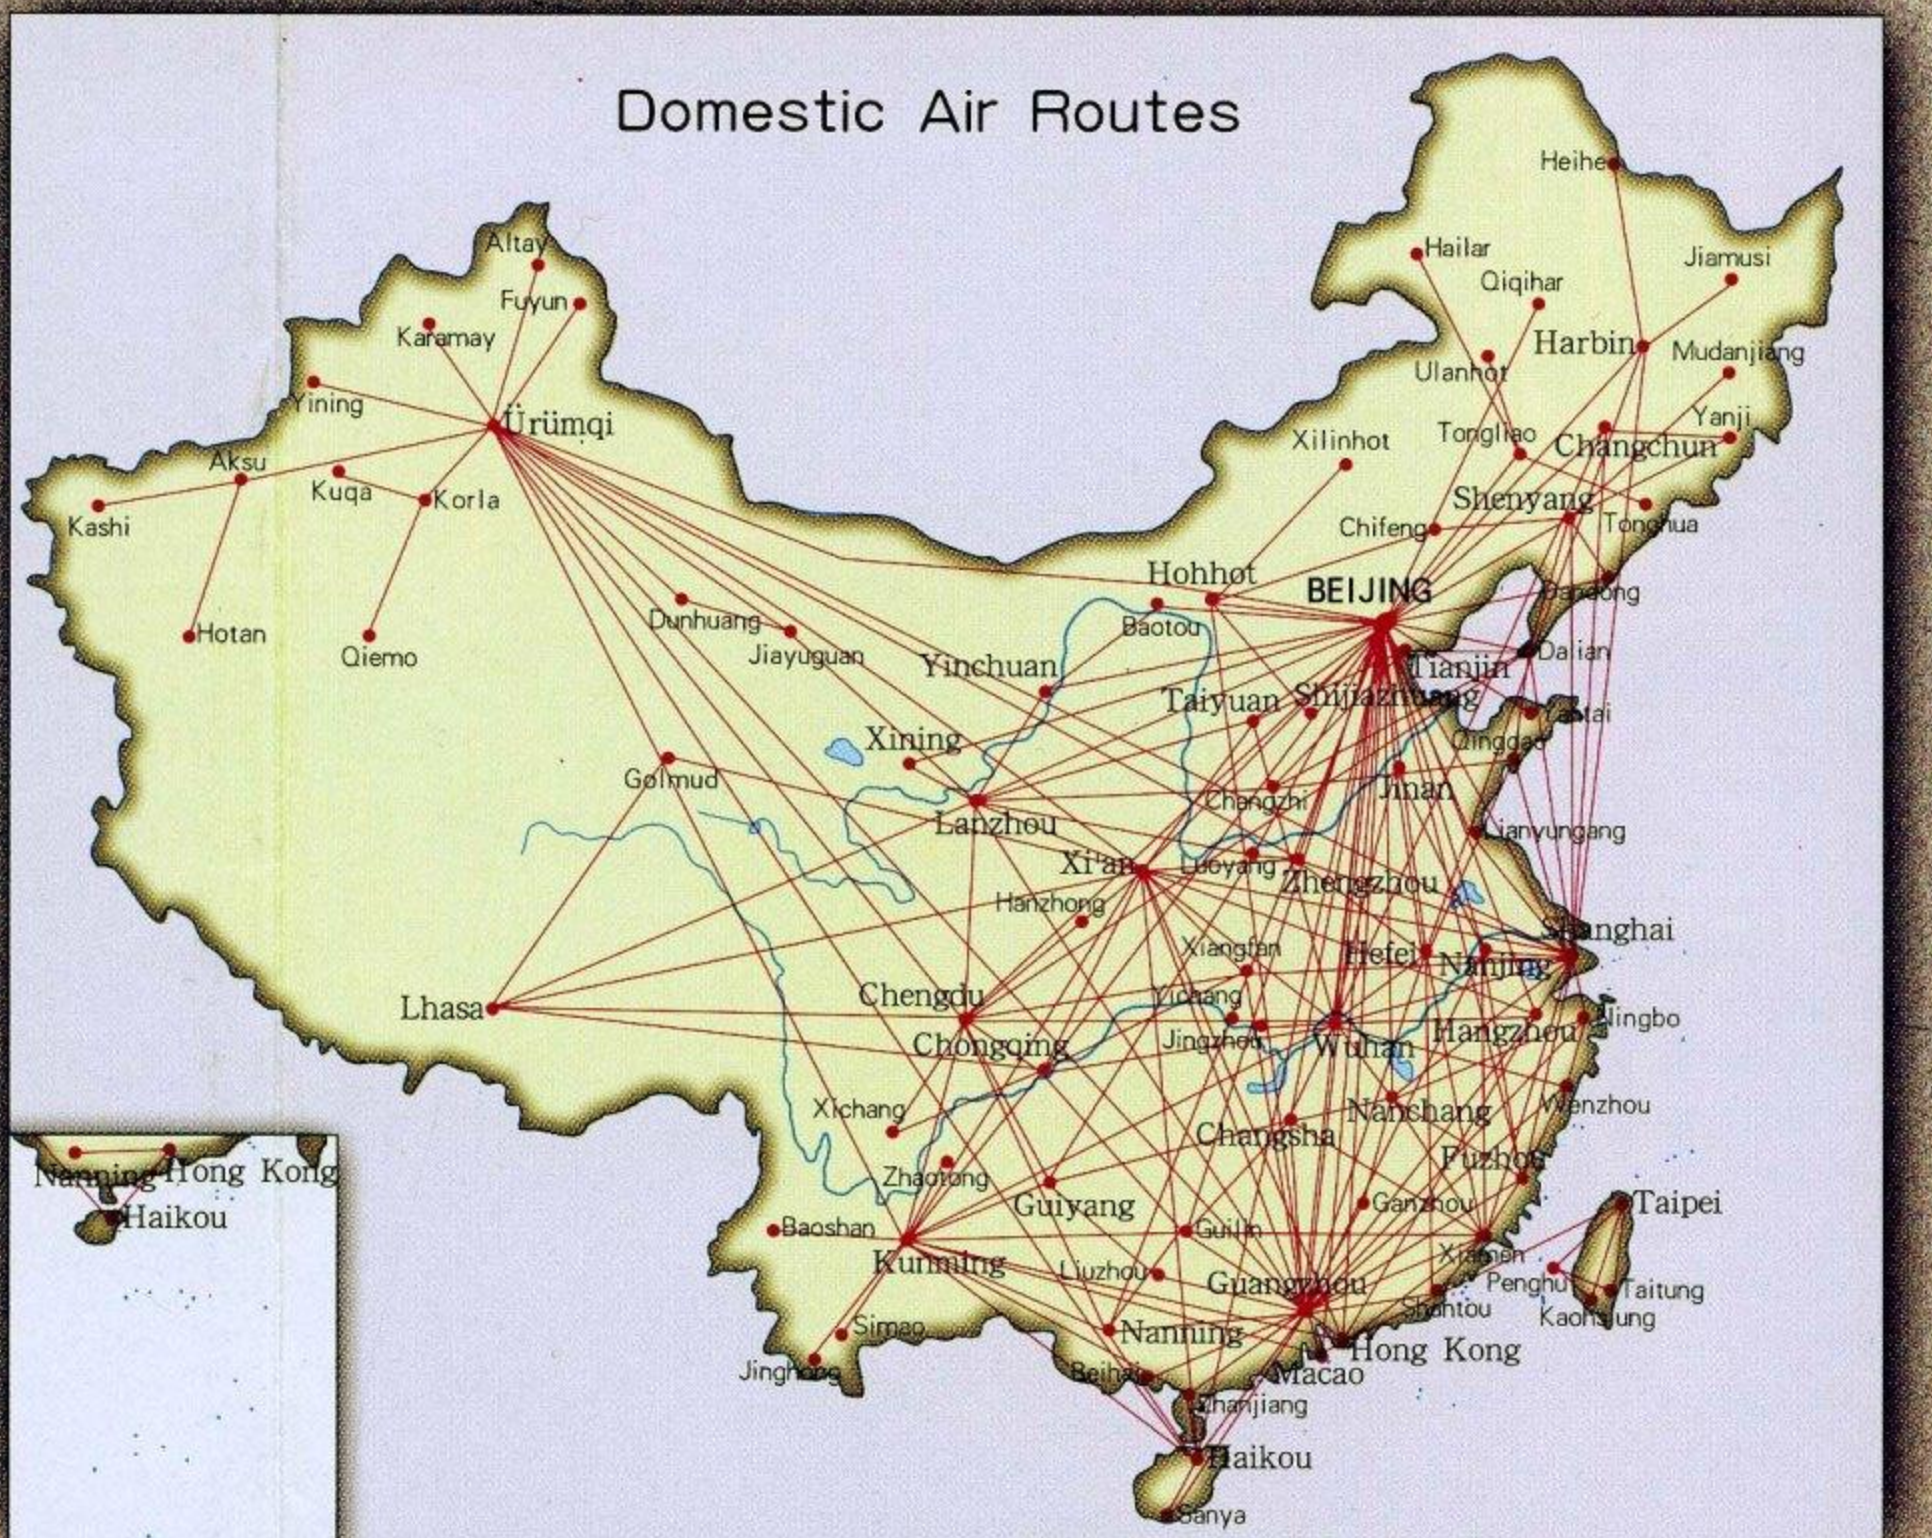

TOURIST MAP OF CHINA

1 : 8 000 000

0 80km

Top places of interest

Introduction Vast territory, complicate terrain and ancient civilization combine to give China its unique charm, making it one of the world's most attractive countries. This map, aided with pictures and explanations, tries to offer you a general view of this wonderful land.

Explanation of Symbols

- ★ Capital
- Capital of Province
- Main Tourist City
- Other City
- ▲ Ruins
- Railway
- High-Level Highway
- Highway
- Silk Road
- Great Wall
- ▲ Place for Climbing
- ★ Seaside Resort
- ★ Volcano
- ⊙ Cultural and Natural Heritage of the World
- ▲ Mountain Scenic Area
- ★ Senic Garden
- ★ Nature Reserve
- Places of Interest
- Other Scenic Spots

Historical and Cultural

Group	Year	Scenic Area	
First Group 24 (11)	1	Beijing	
	2	Chengde	
	3	Datong	
	4	Nanjing	
	5	Suzhou	
	6	Fuzhou	
	7	Hangzhou	
	8	Guangzhou	
	9	Shanghai	
	10	Shou Xian	
	11	Wuhan	
	12	Xi'an	
	13	Yantai	
	14	Zhenjiang	
	Second Group 38	1	Tianjin
2		Beijing	
3		Hohhot	
4		Shenyang	
5		Shanghai	
6		Zhenjiang	
7		Changsha	
8		Xuzhou	
9		Wuhan	
10		Hunan	
11		Guangzhou	
12		Shi Xian	
13		Shou Xian	
14		Bozhou	
15		Fuzhou	
16		Zhangzhou	
17		Nanchang	
18		Ban	
19		Aoyang	
20		Nanyang	
21		Shenyang	
22		Wuhan	
23		Xiangyang	
24	Changzhou		
25	Changzhou		
26	Langzhou		
Third Group 37	1	Zhenjiang	
	2	Handan	
	3	Chengde	
	4	Xi'an	
	5	Shi Xian	
	6	Jilin	
	7	Jian	
	8	Shenyang	
	9	Quzhou	
	10	Linhai	
	11	Changting	
	12	Ganzhou