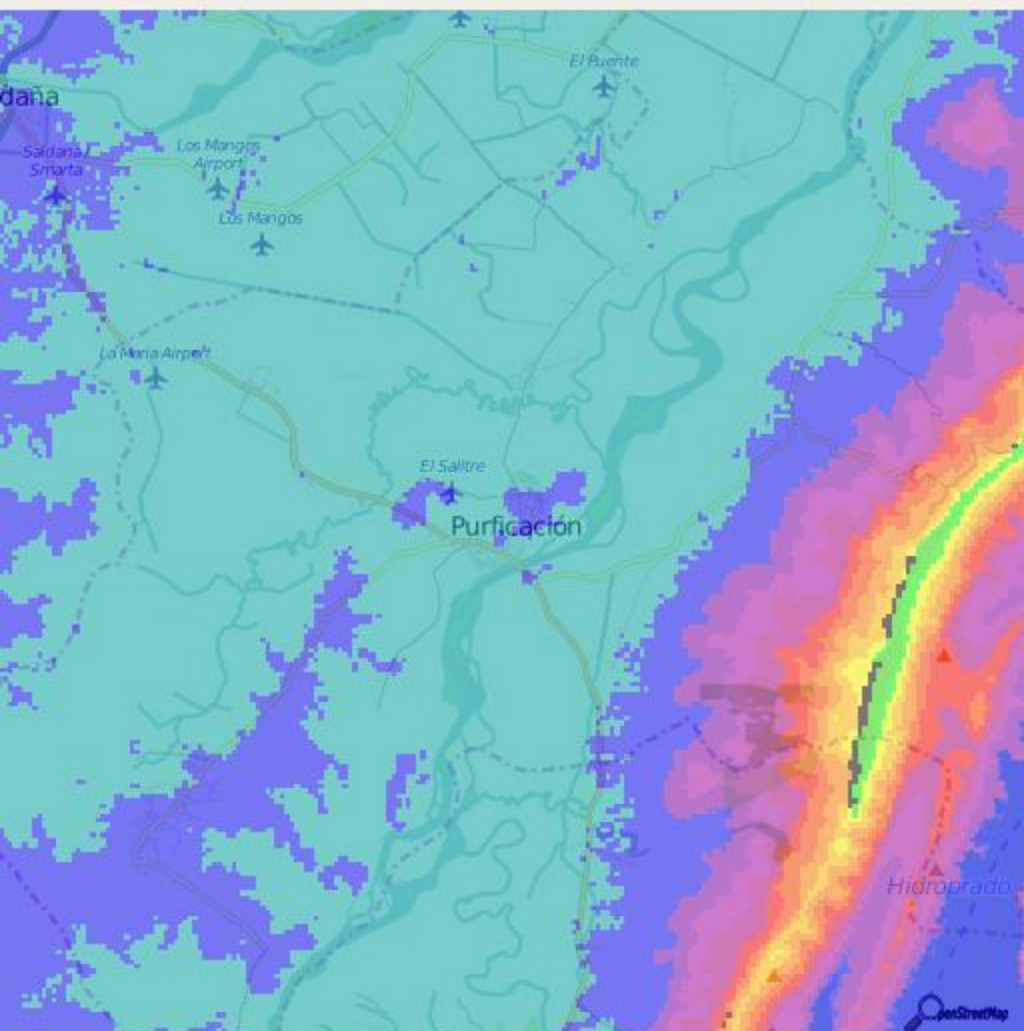

Purificacion Elevation: 152 meter Map by www.FloodMap.net (beta)

meter 275 340 406 471 537 602 668 733 799 864 930 995 1061  
Purificacion Elevation Map developed by www.FloodMap.net  
Base map © OpenStreetMap contributors