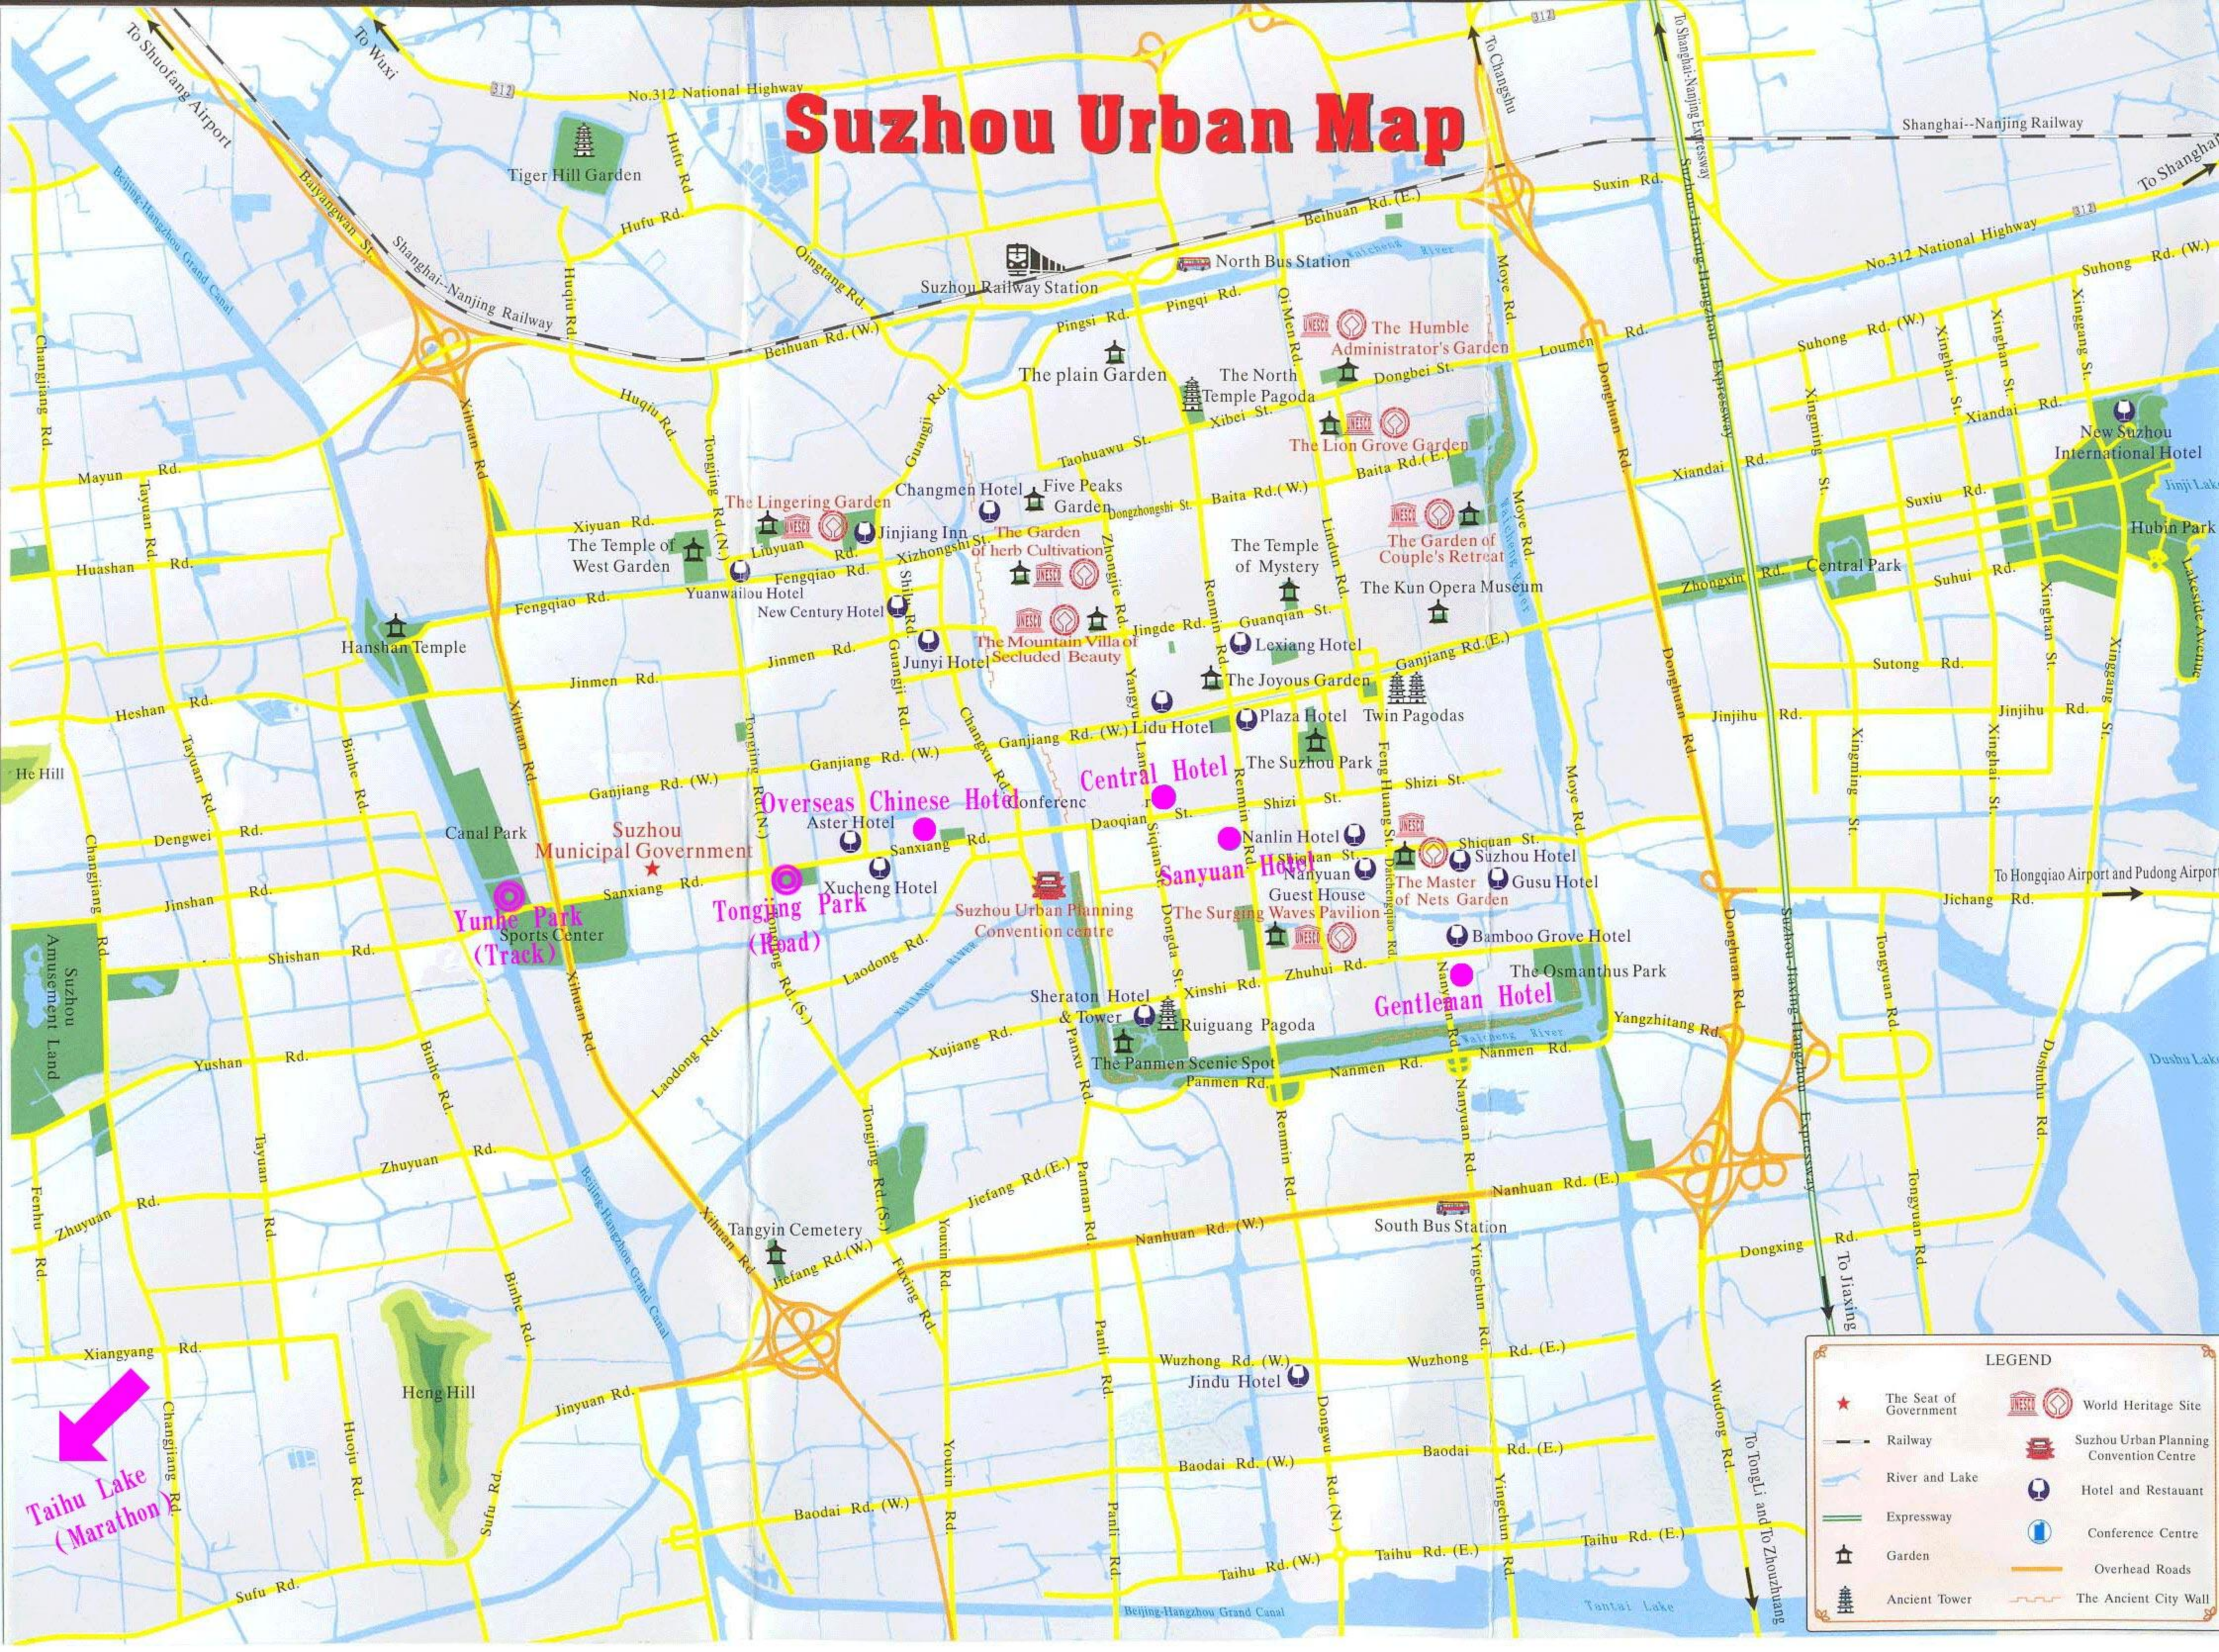

Suzhou Urban Map

LEGEND	
	The Seat of Government
	Railway
	River and Lake
	Expressway
	Garden
	Ancient Tower
	World Heritage Site
	Suzhou Urban Planning Convention Centre
	Hotel and Restaurant
	Conference Centre
	Overhead Roads
	The Ancient City Wall

Taihu Lake
(Marathon)