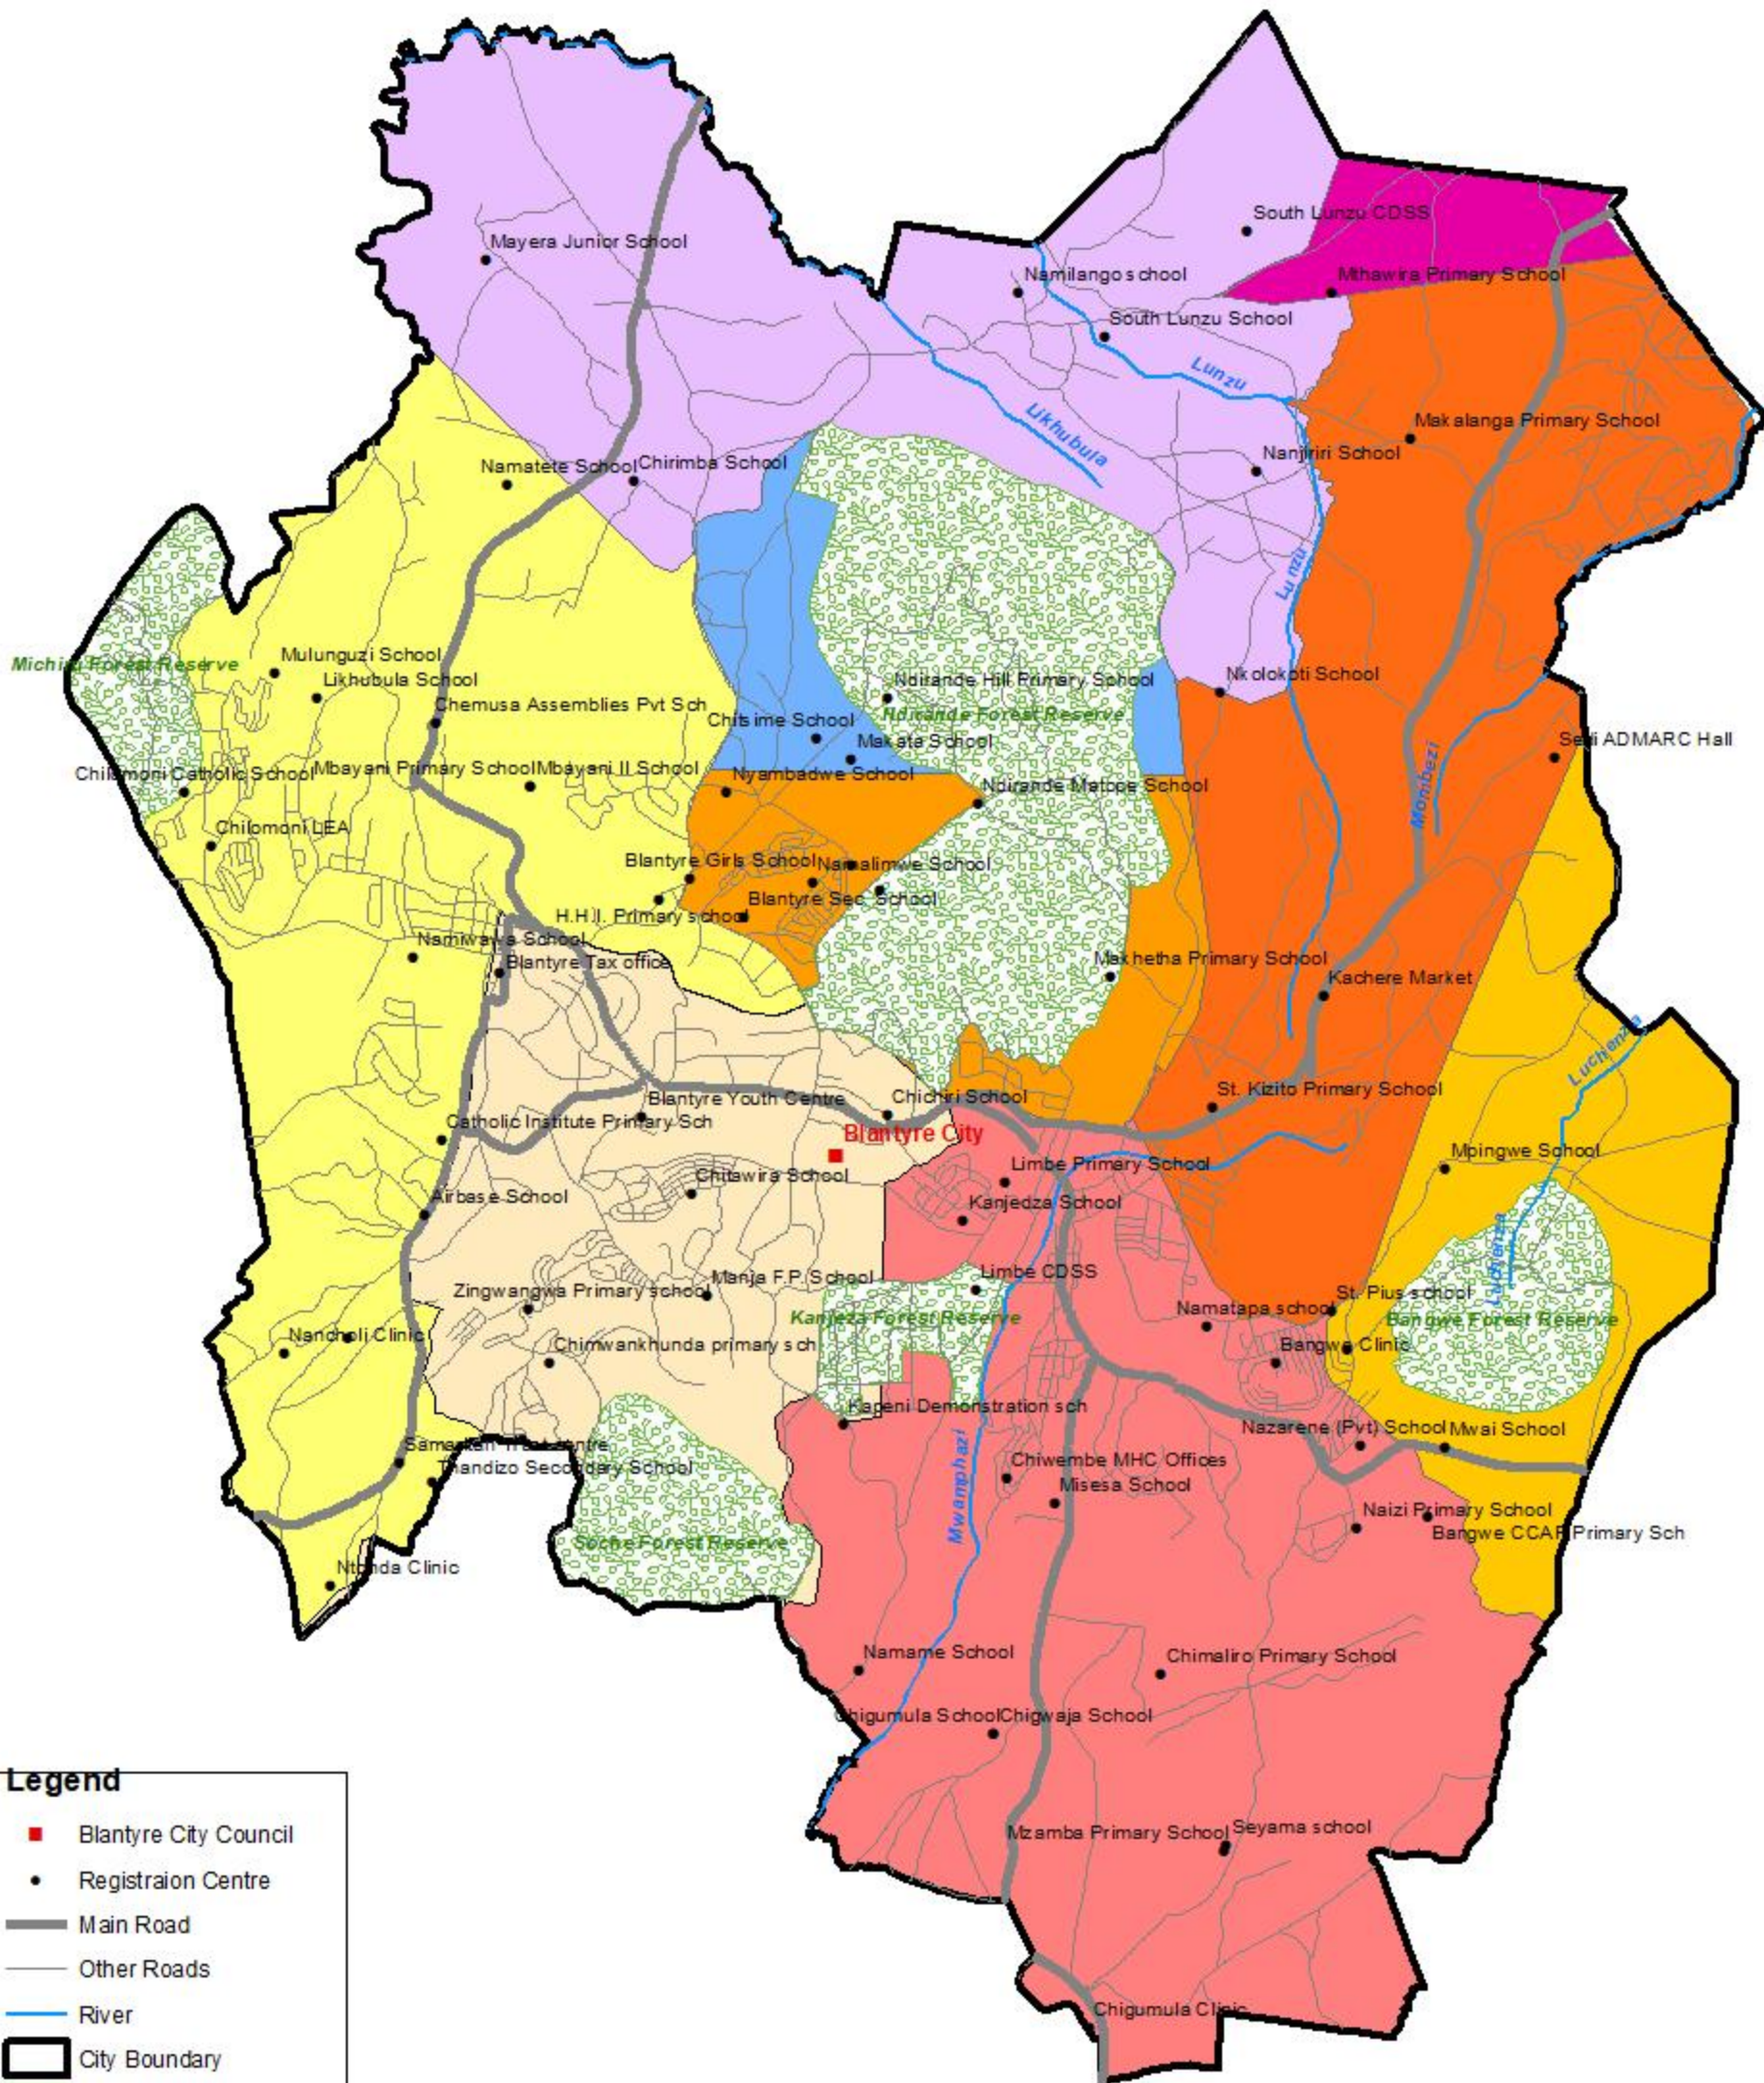

# BLANTYRE CITY

**Legend**

- Blantyre City Council
- Registraion Centre
- Main Road
- Other Roads
- River
- ▭ City Boundary
- ▨ Forest

**City Constituencies**

- Blantyre Bangwe
- Blantyre City Central
- Blantyre City East
- Blantyre City South
- Blantyre City South East
- Blantyre City West
- Blantyre East
- Blantyre Kabula
- Blantyre Malabada

1:74,792