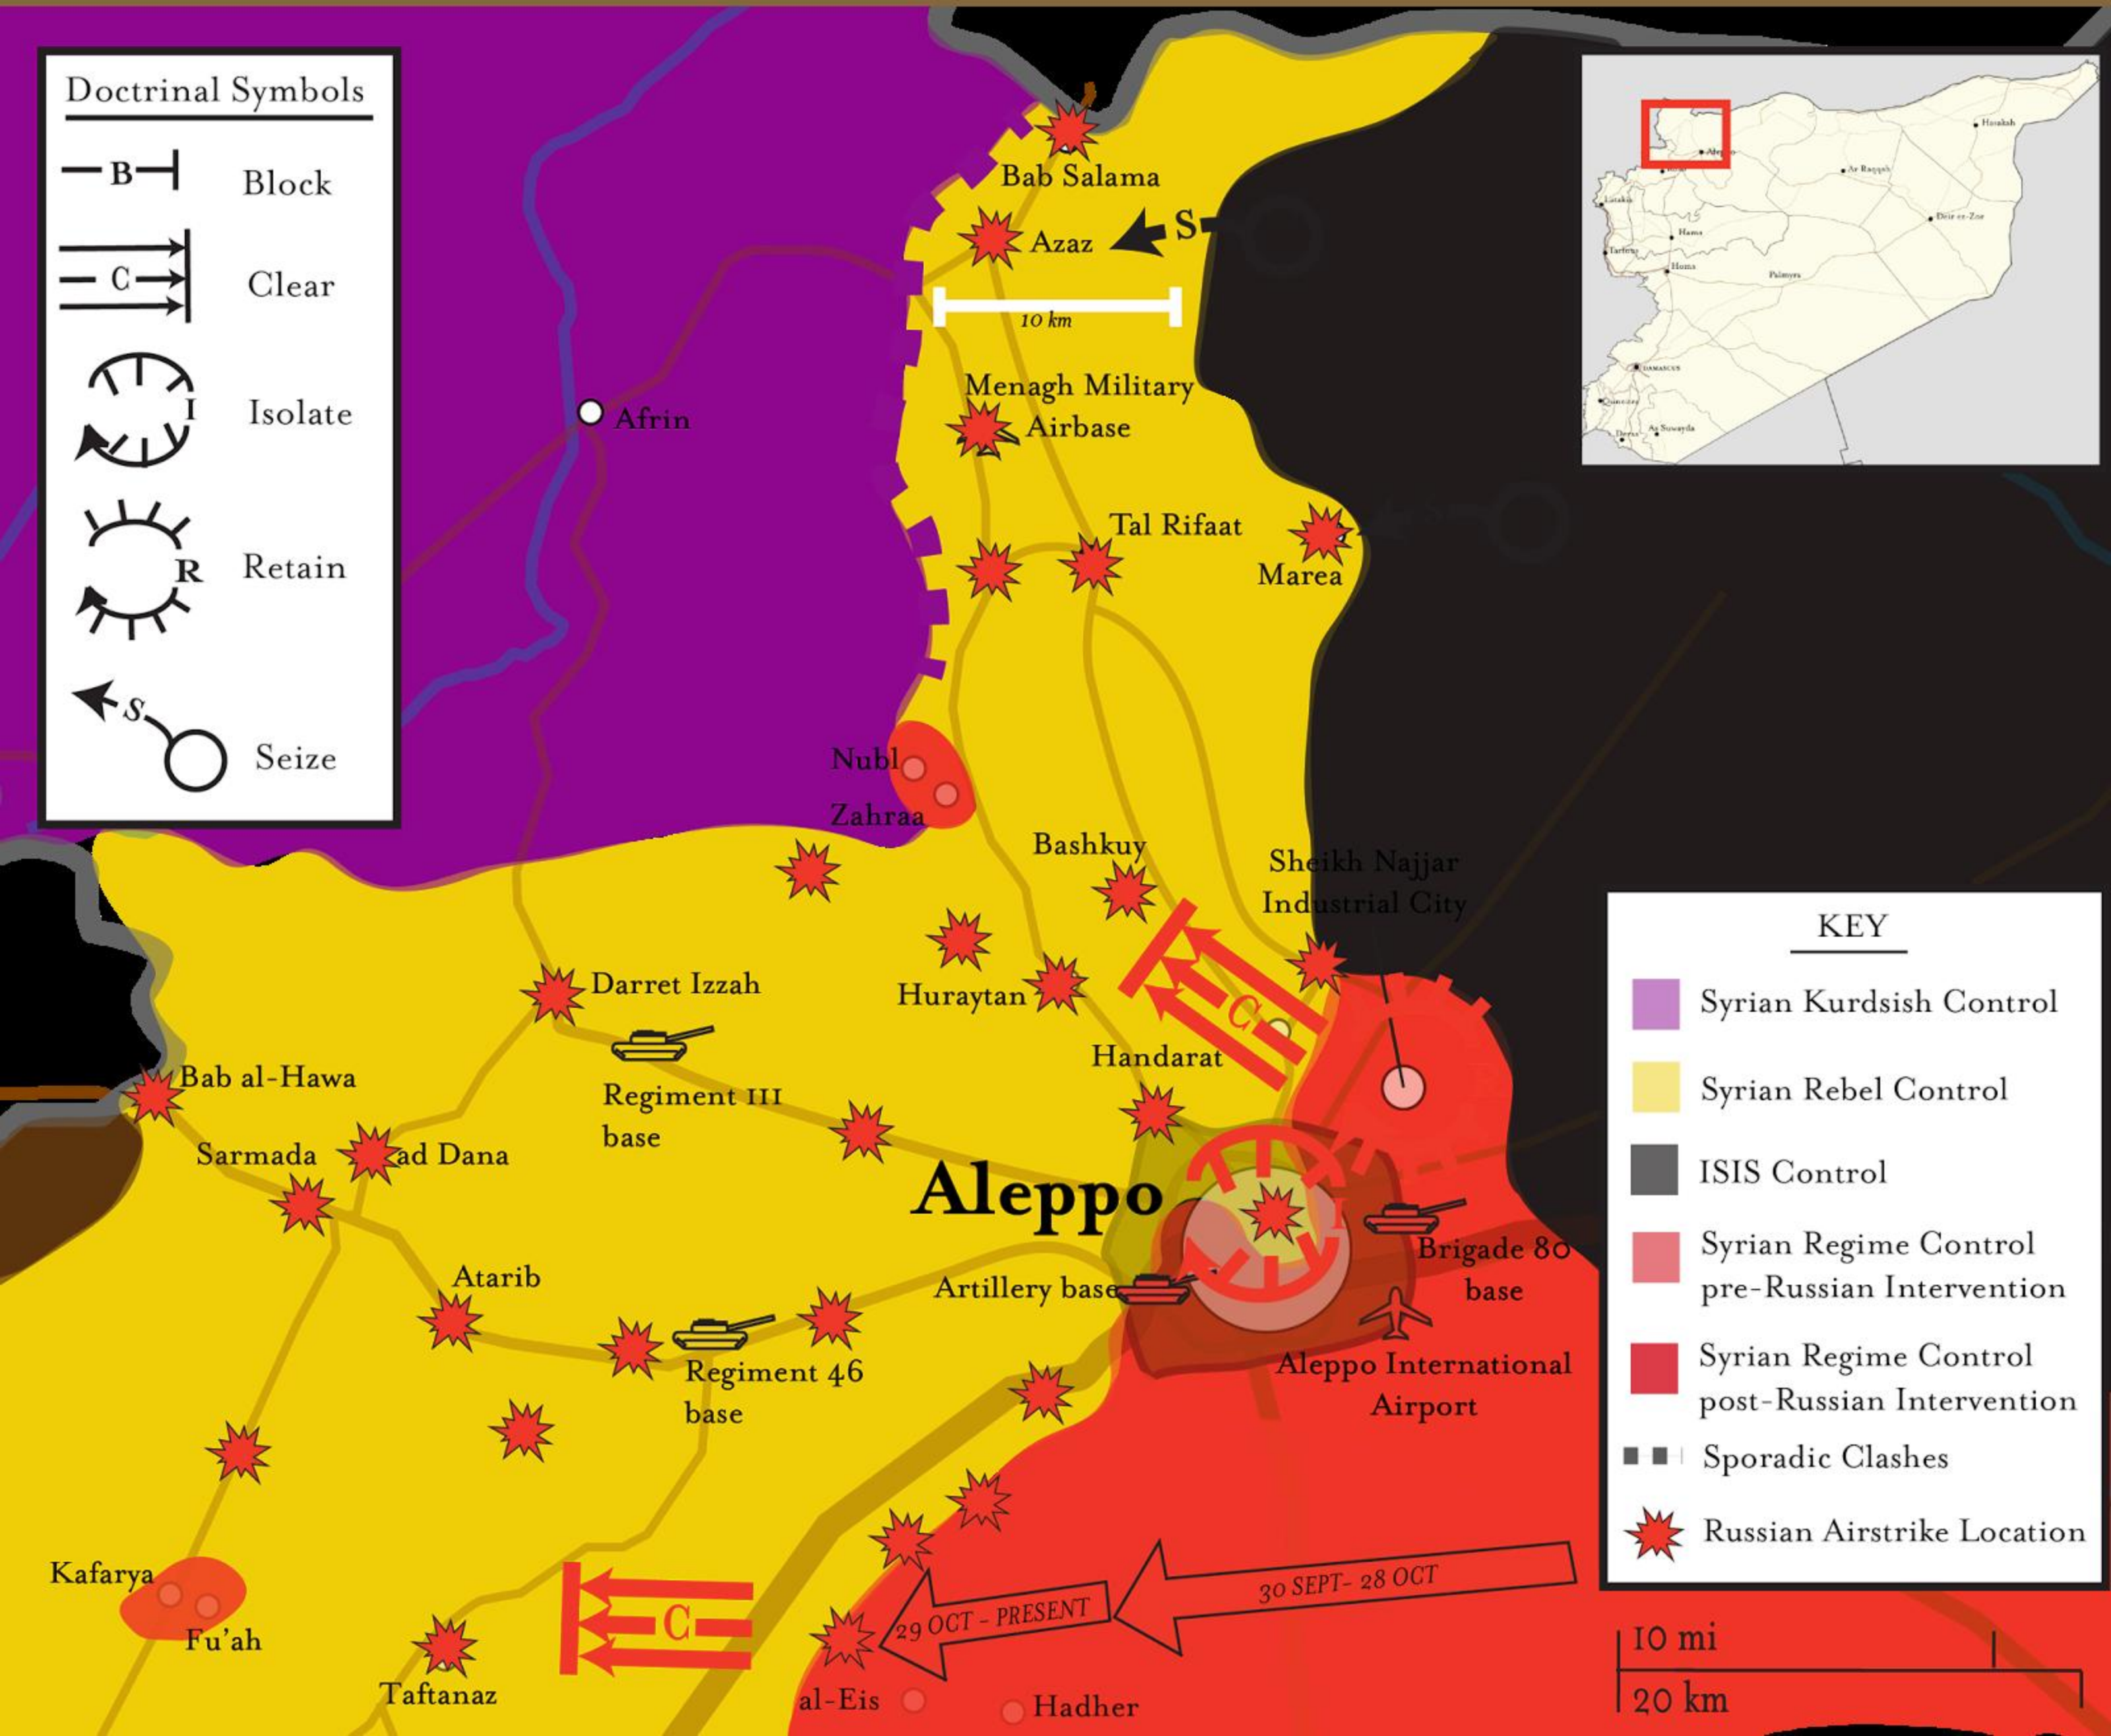

Doctrinal Symbols

-  Block
-  Clear
-  Isolate
-  Retain
-  Seize

KEY

-  Syrian Kurdish Control
-  Syrian Rebel Control
-  ISIS Control
-  Syrian Regime Control pre-Russian Intervention
-  Syrian Regime Control post-Russian Intervention
-  Sporadic Clashes
-  Russian Airstrike Location

29 OCT - PRESENT
30 SEPT - 28 OCT