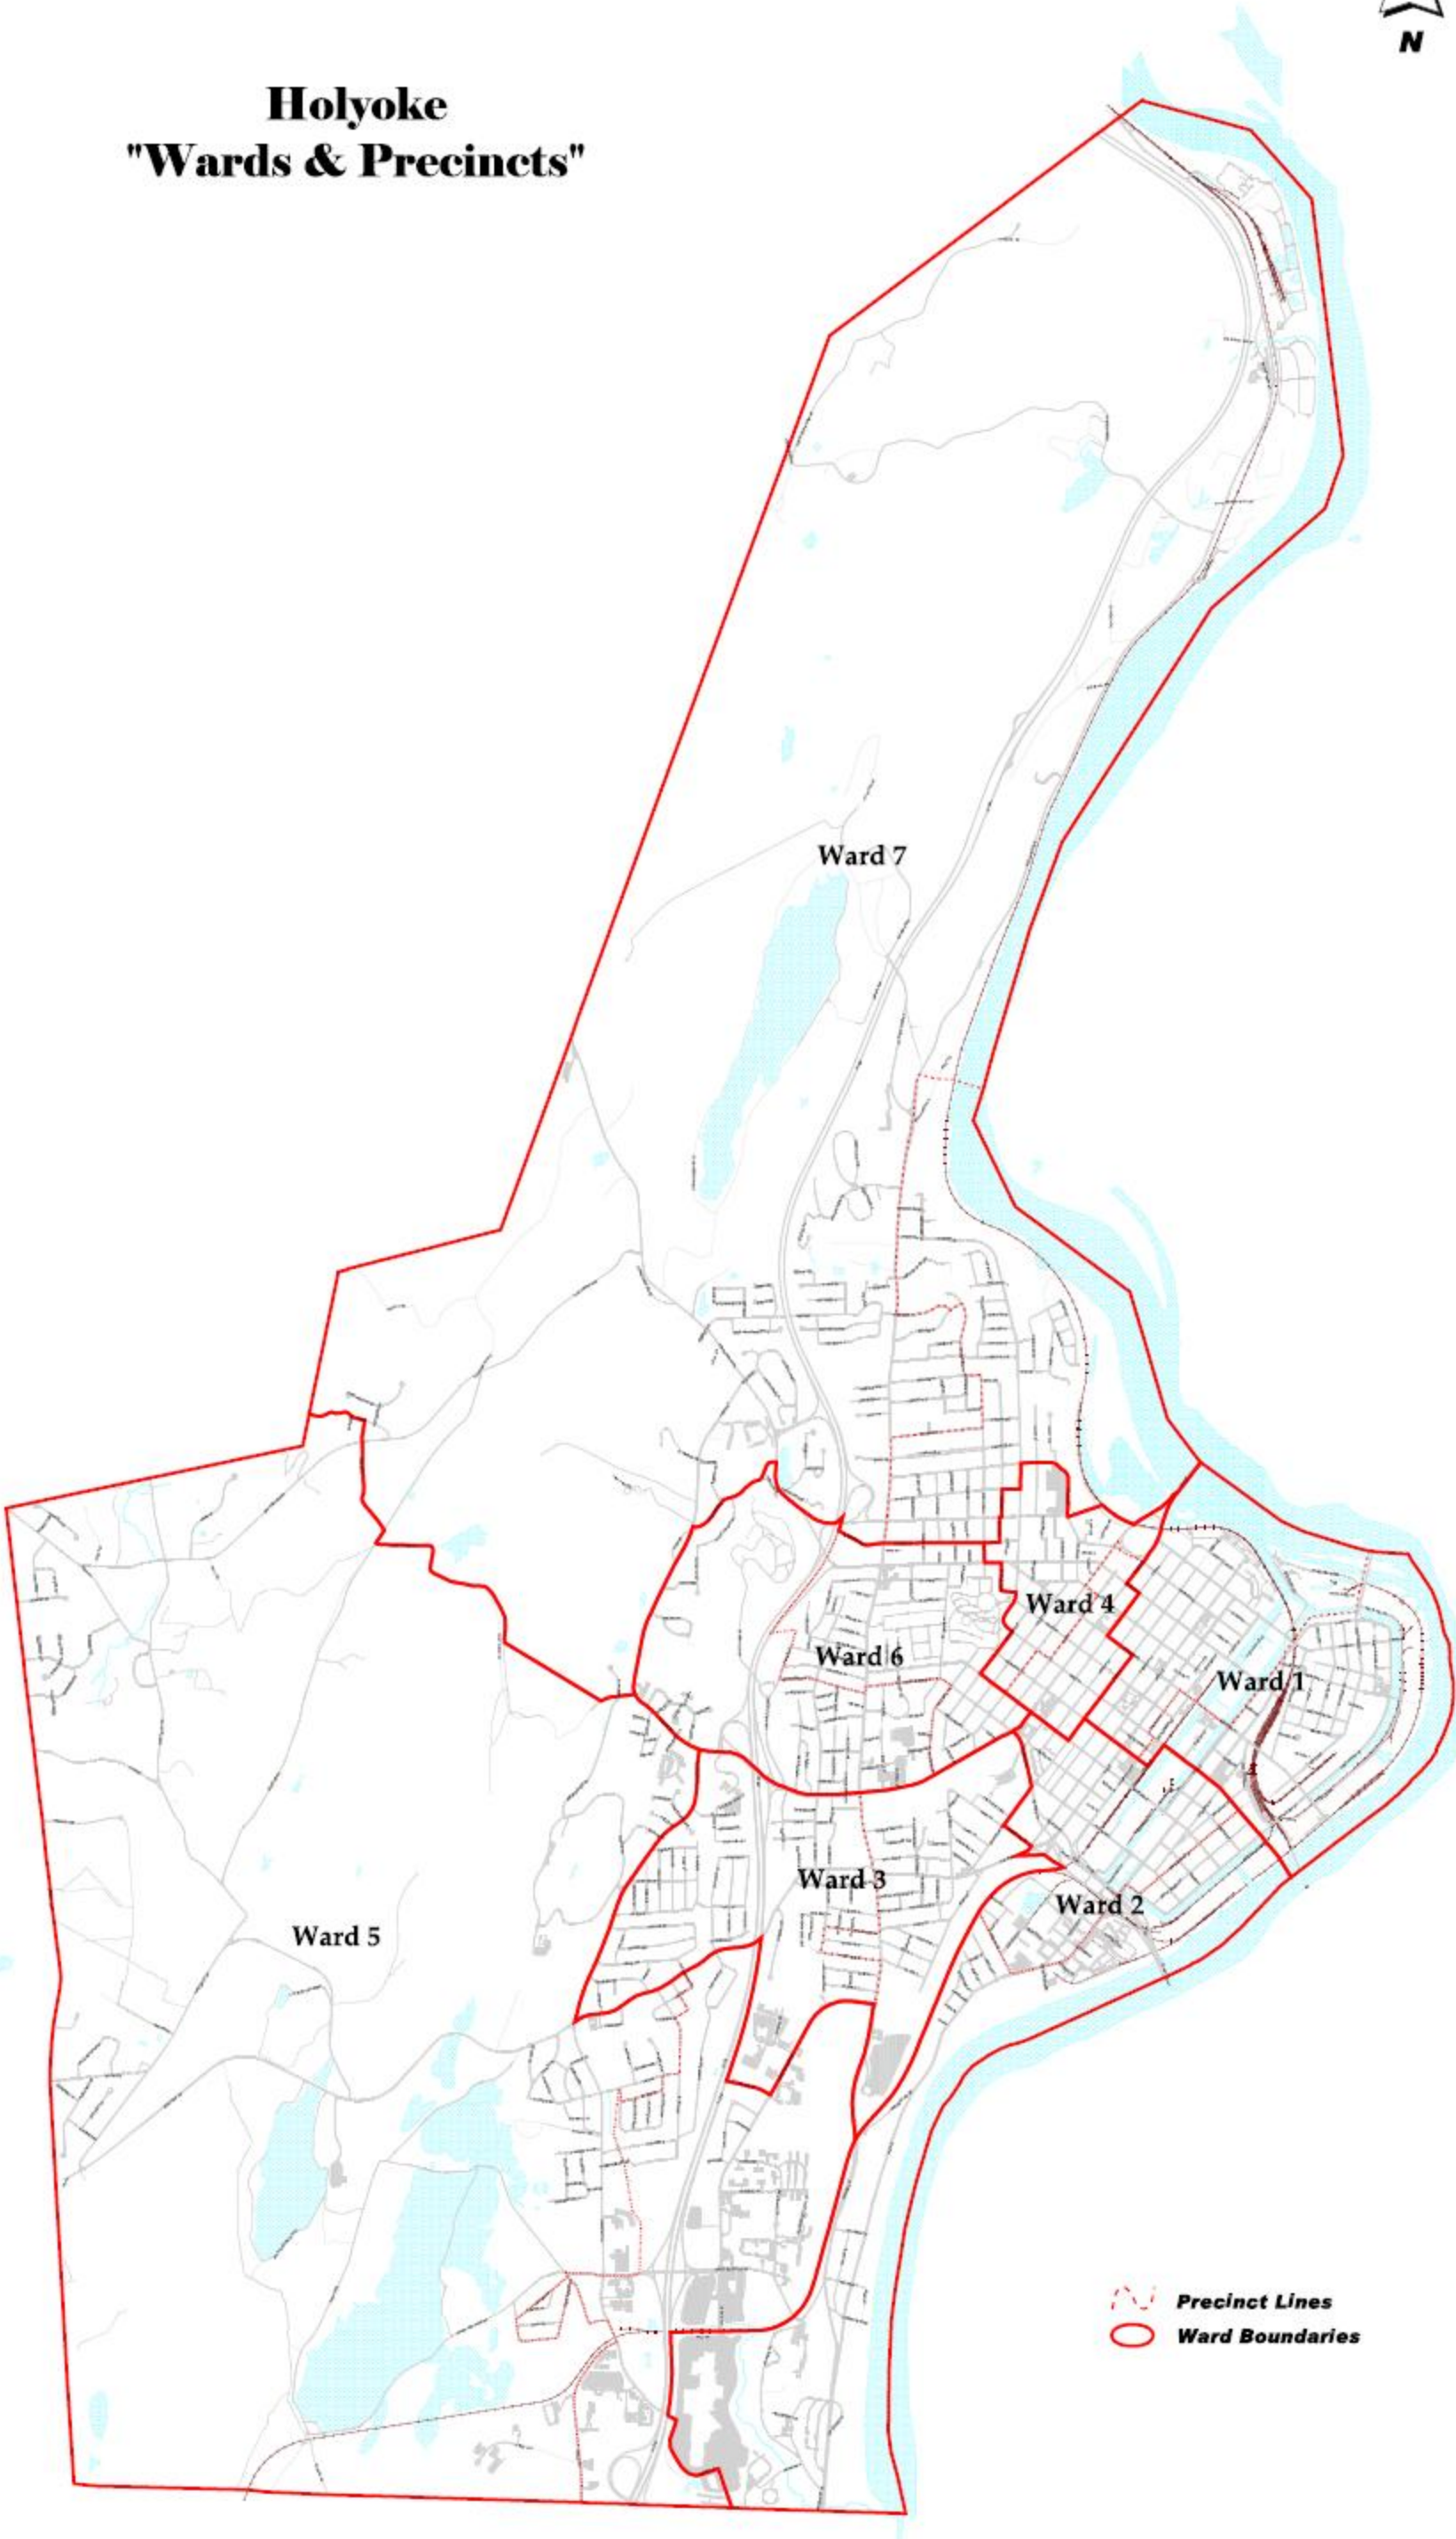

Holyoke "Wards & Precincts"

800 0 800 1600 Feet

Ward & Precinct Lines Based On 2010 Census Totals.
Effective January 1, 2012